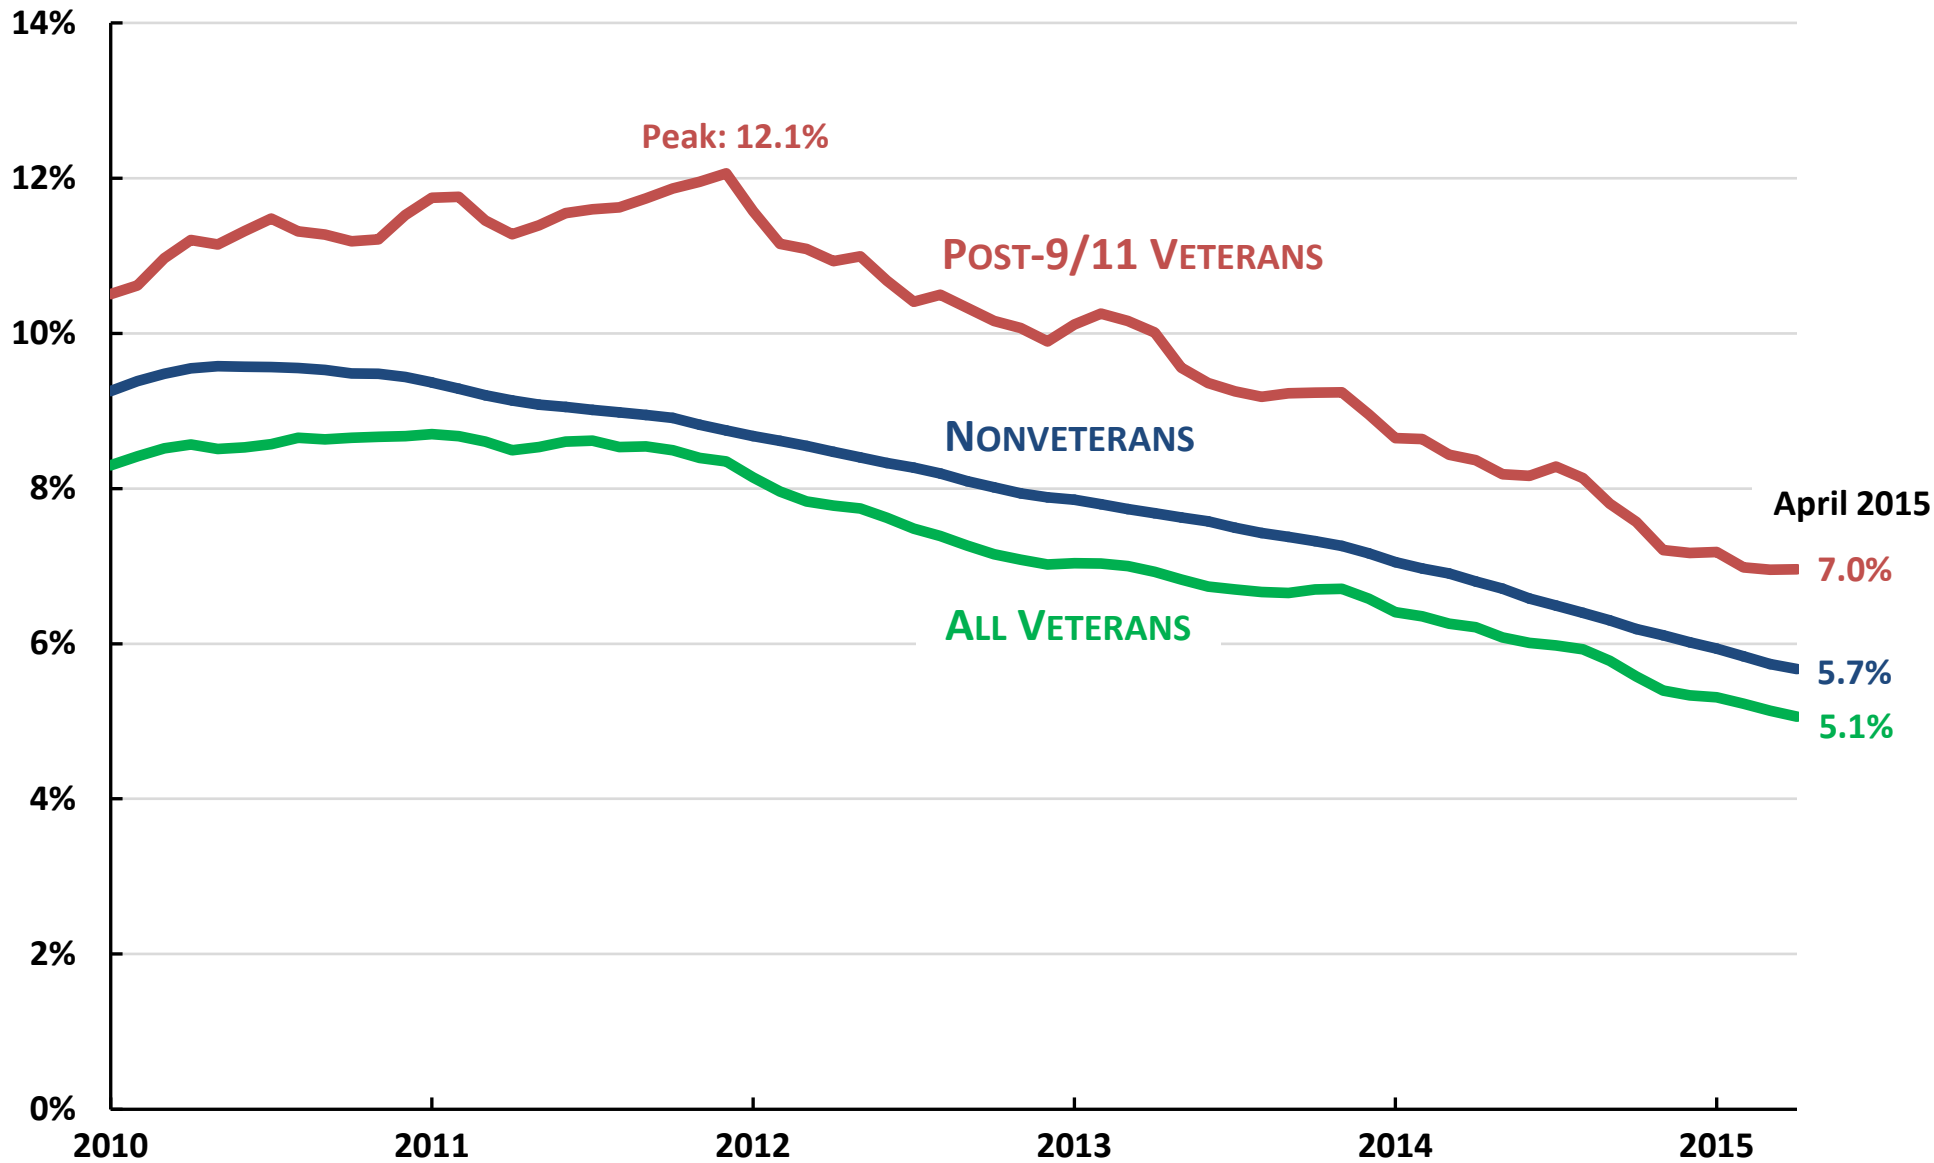

Veterans' Unemployment Rates

12-month moving averages, January 2010 to April 2015

Source: JEC Democratic staff calculations using data from the Bureau of Labor Statistics