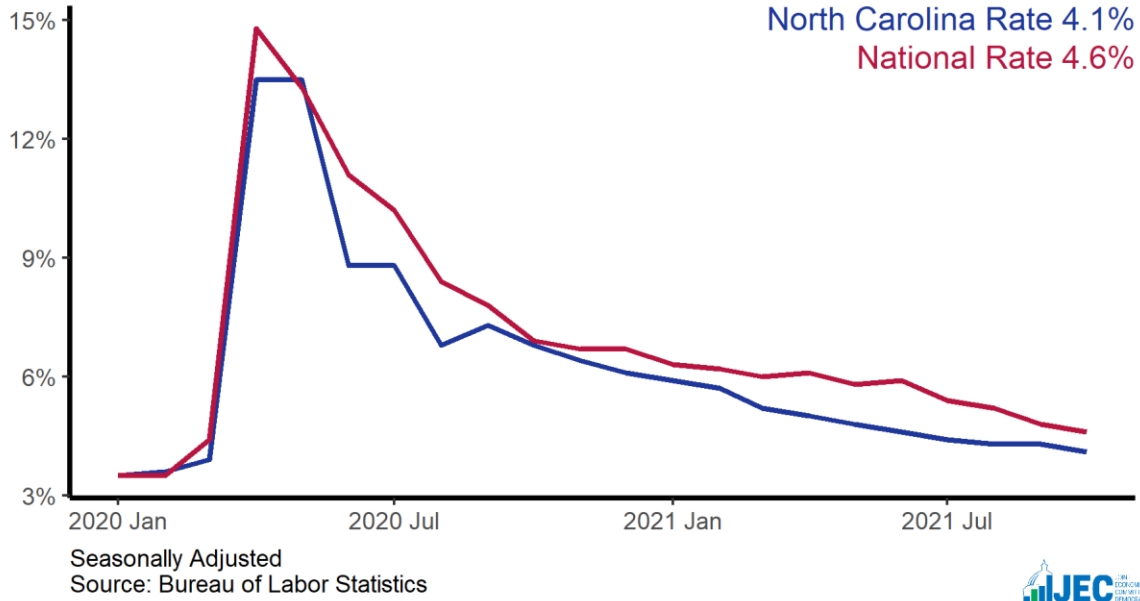

North Carolina Unemployment Rate

State and national unemployment rates, since January 2020