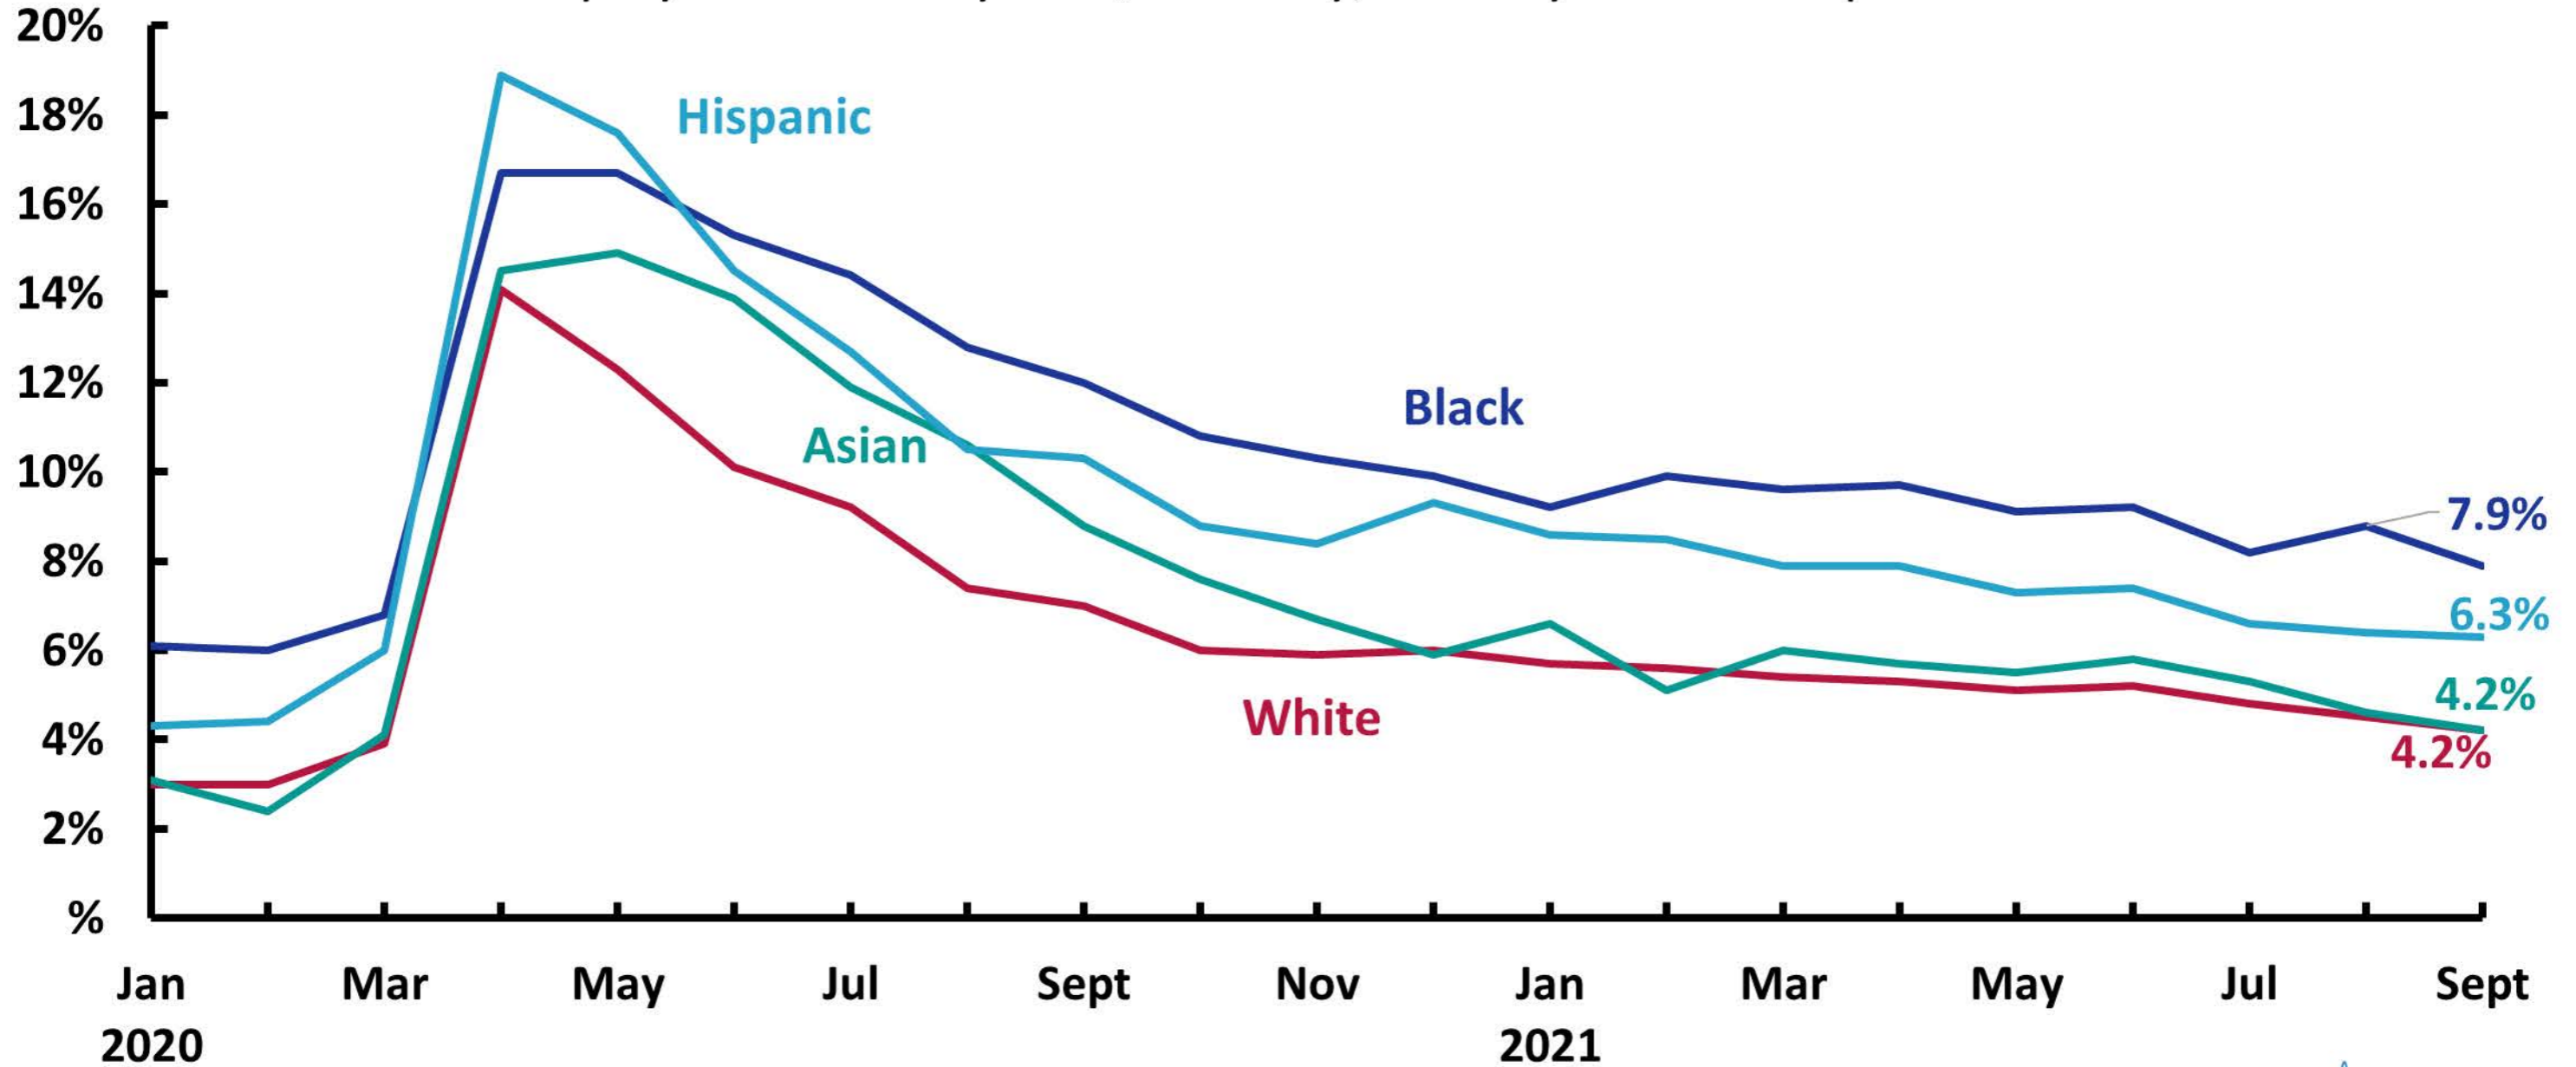

# Unemployment Varies Widely by Race

Unemployment rate by race/ethnicity, January 2020 to September 2021

Source: Bureau of Labor Statistics

Note: Data reflect unemployment rates by race and ethnicity, ages 16+, seasonally adjusted.