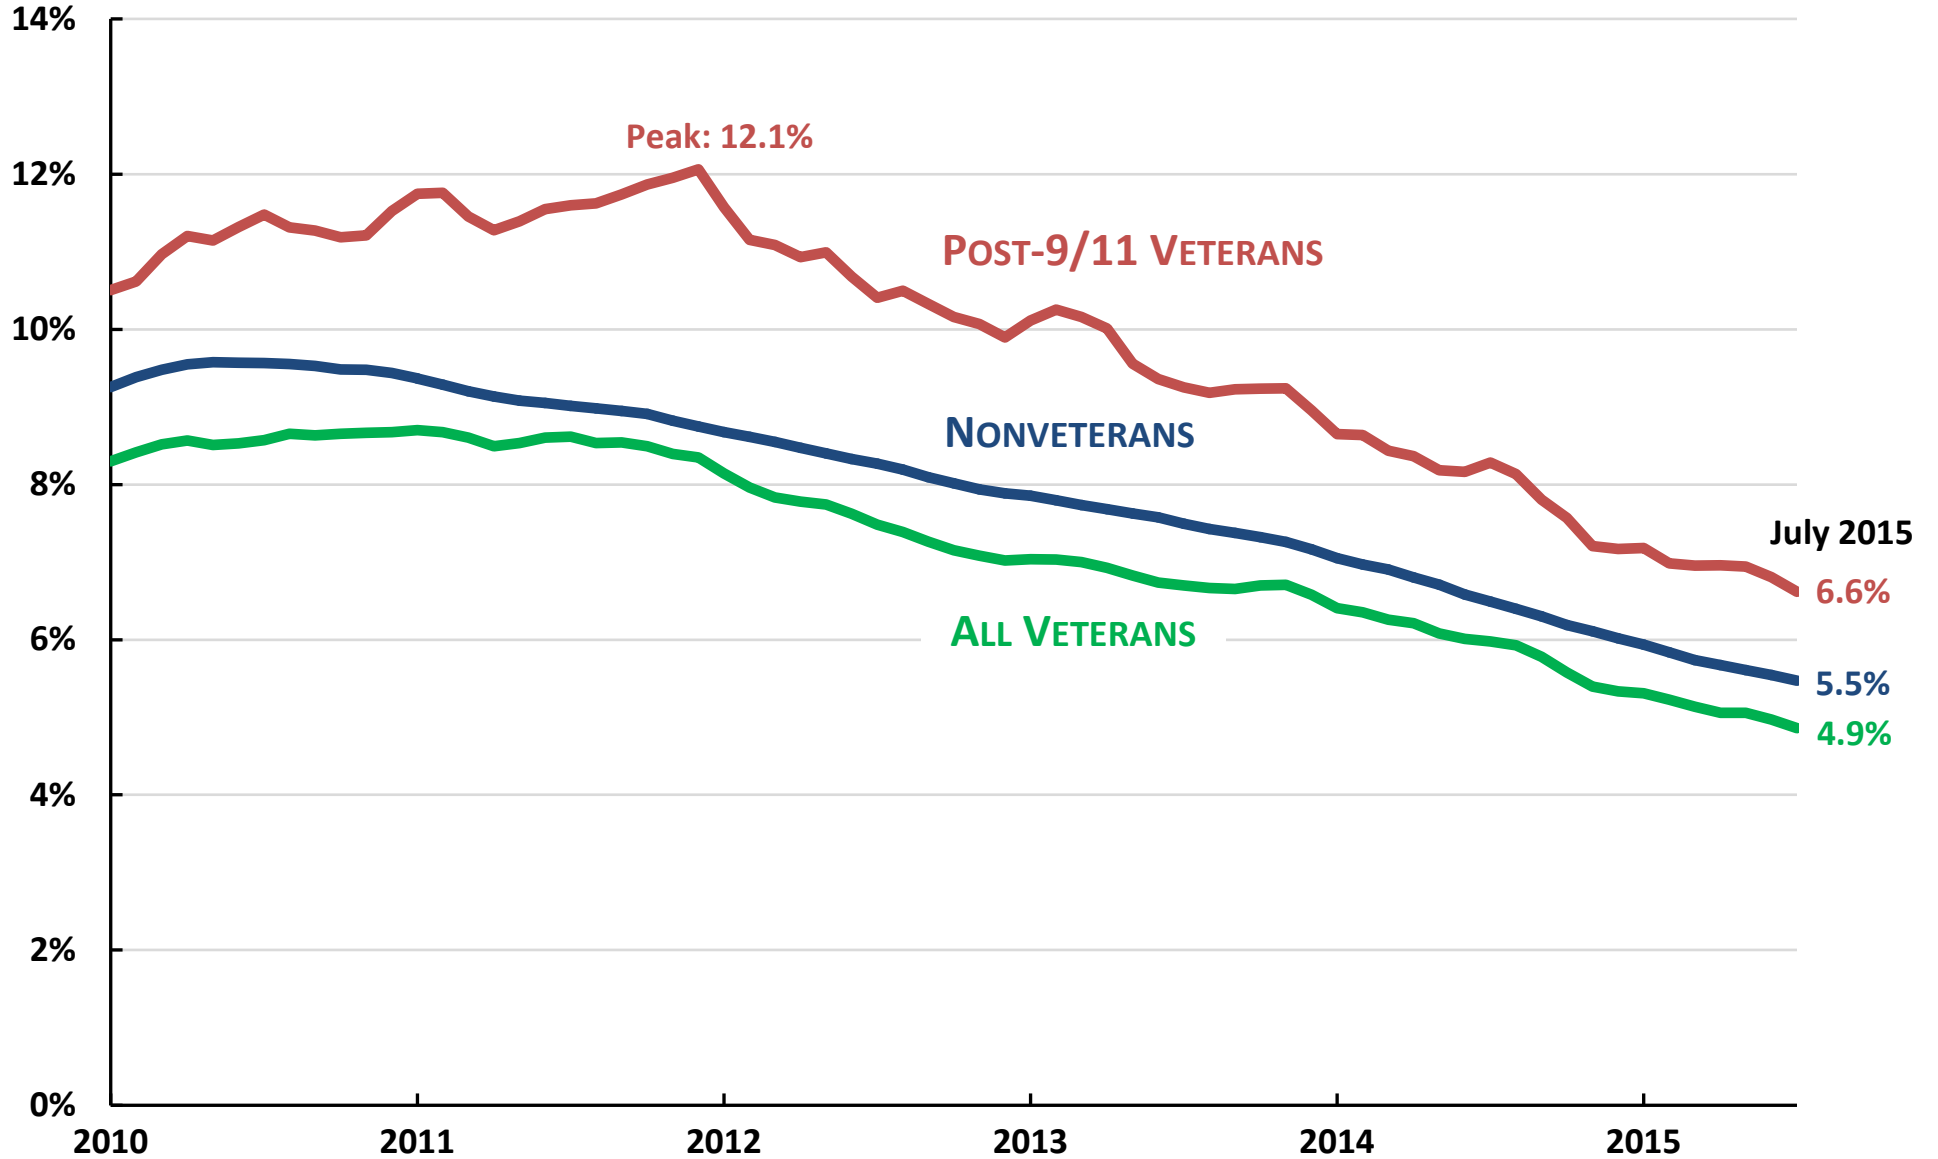

Veterans' Unemployment Rates

12-month moving averages, January 2010 to July 2015

Source: JEC Democratic staff calculations using data from the Bureau of Labor Statistics (updates next on September 4, 2015)