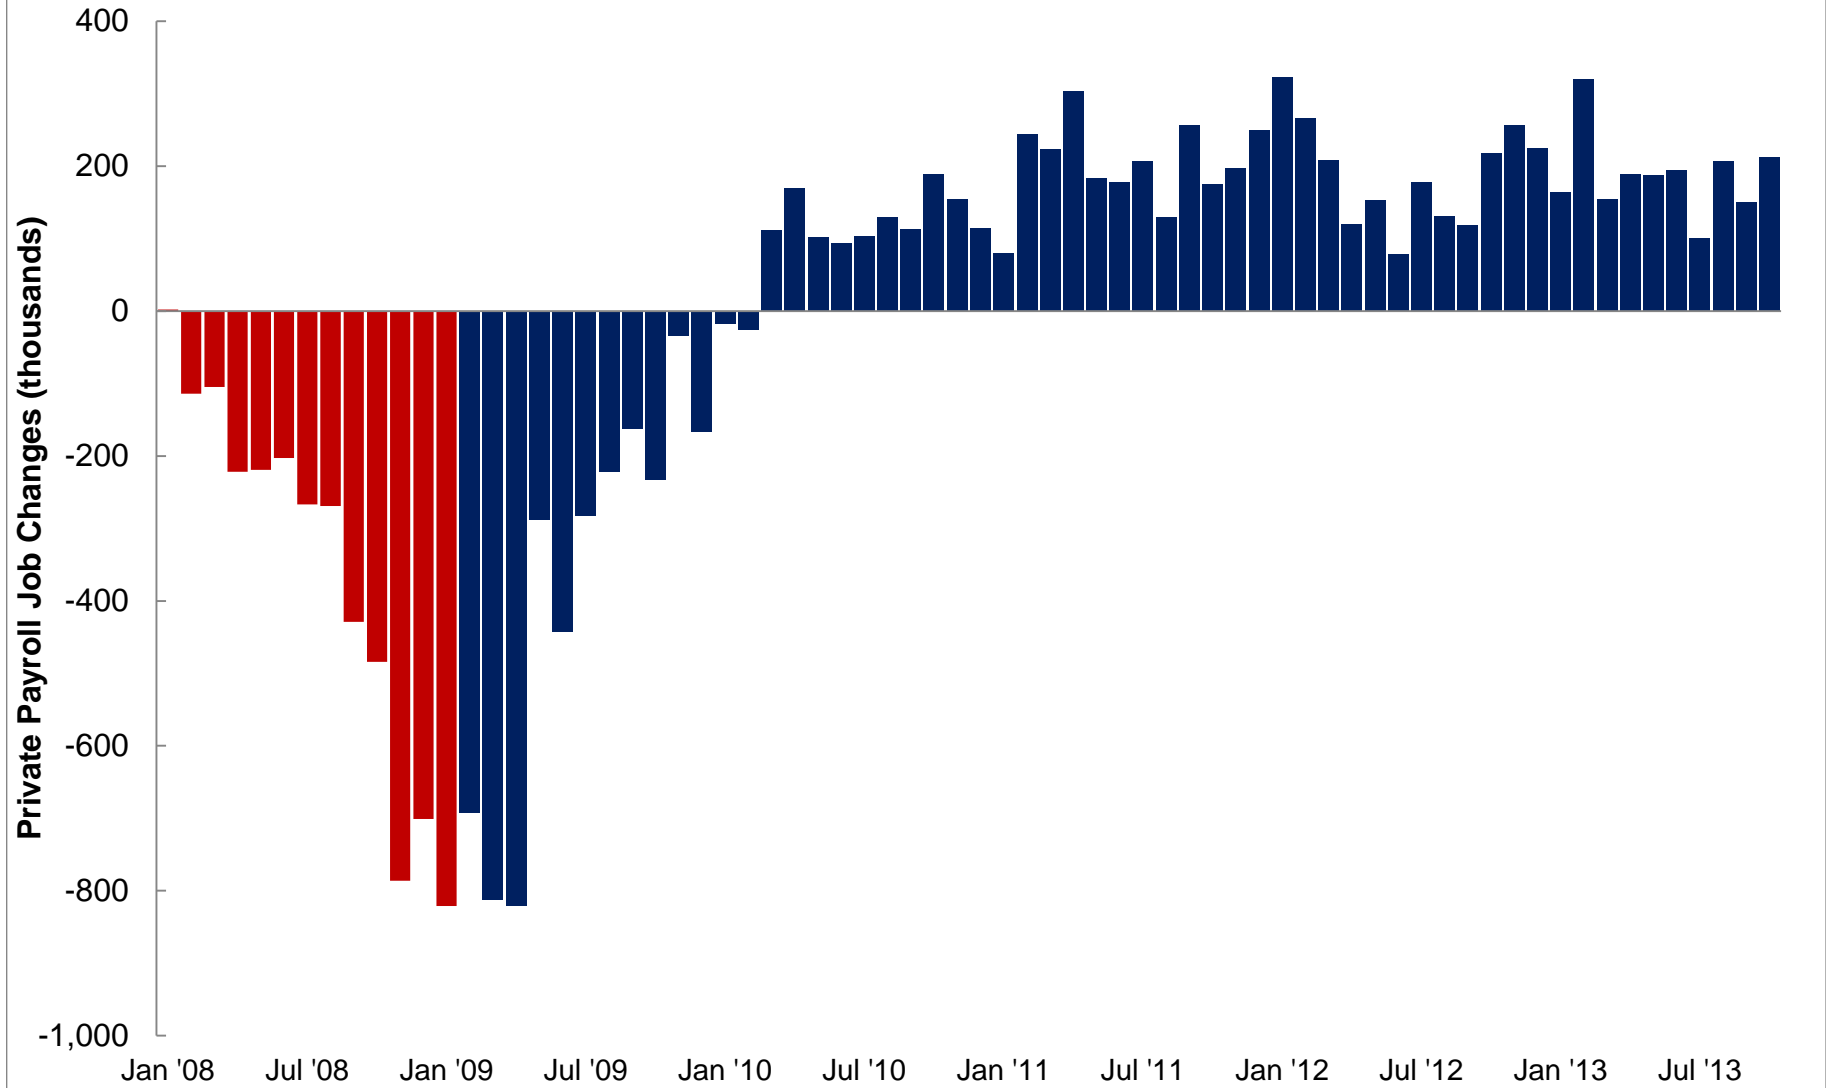

# Monthly Change in Private Payrolls

Seasonally Adjusted, January 2008 - October 2013

Source: JEC Democratic staff based on data from the Bureau of Labor Statistics, Establishment Survey.