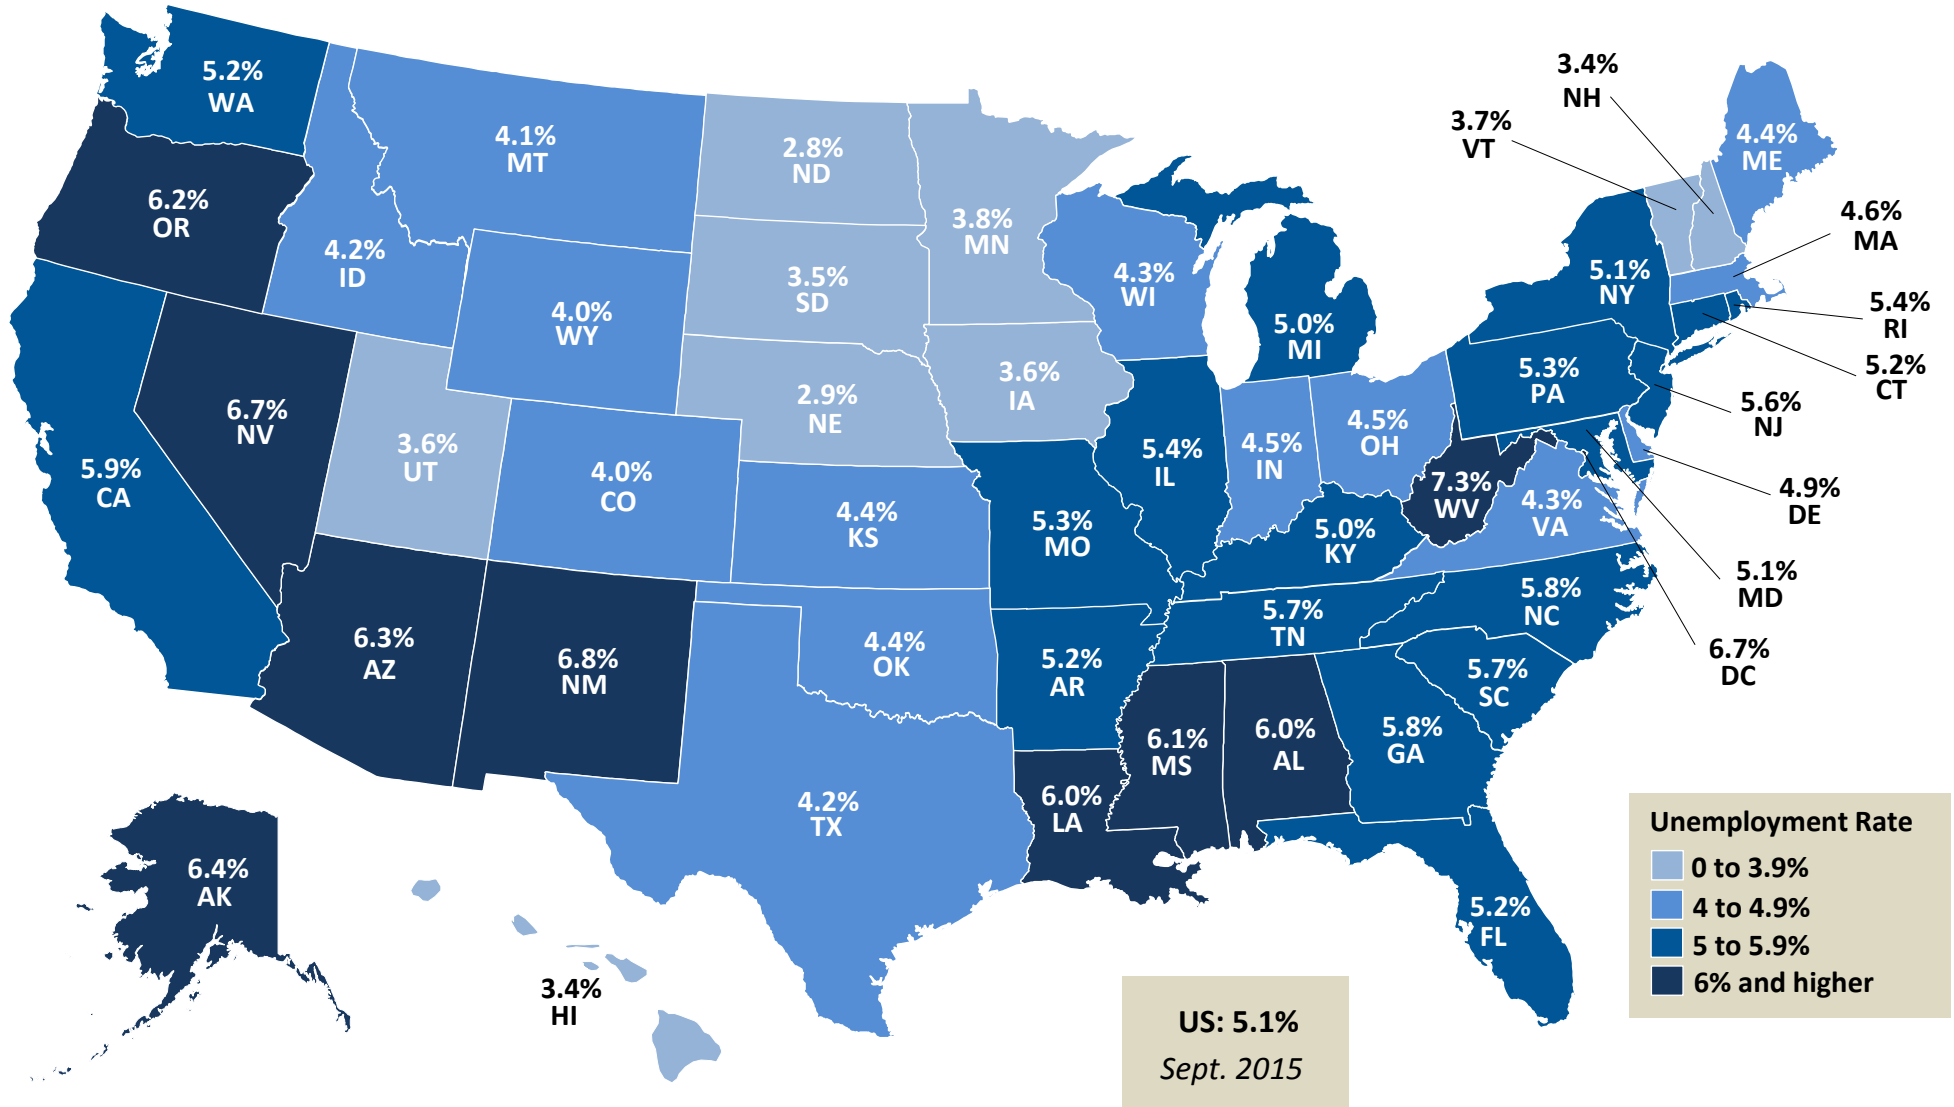

Current Unemployment Rates Across States

September 2015 (Released October 20th)

Source: JEC Democratic staff based on data from the Bureau of Labor Statistics (state data update next on November 20, 2015)