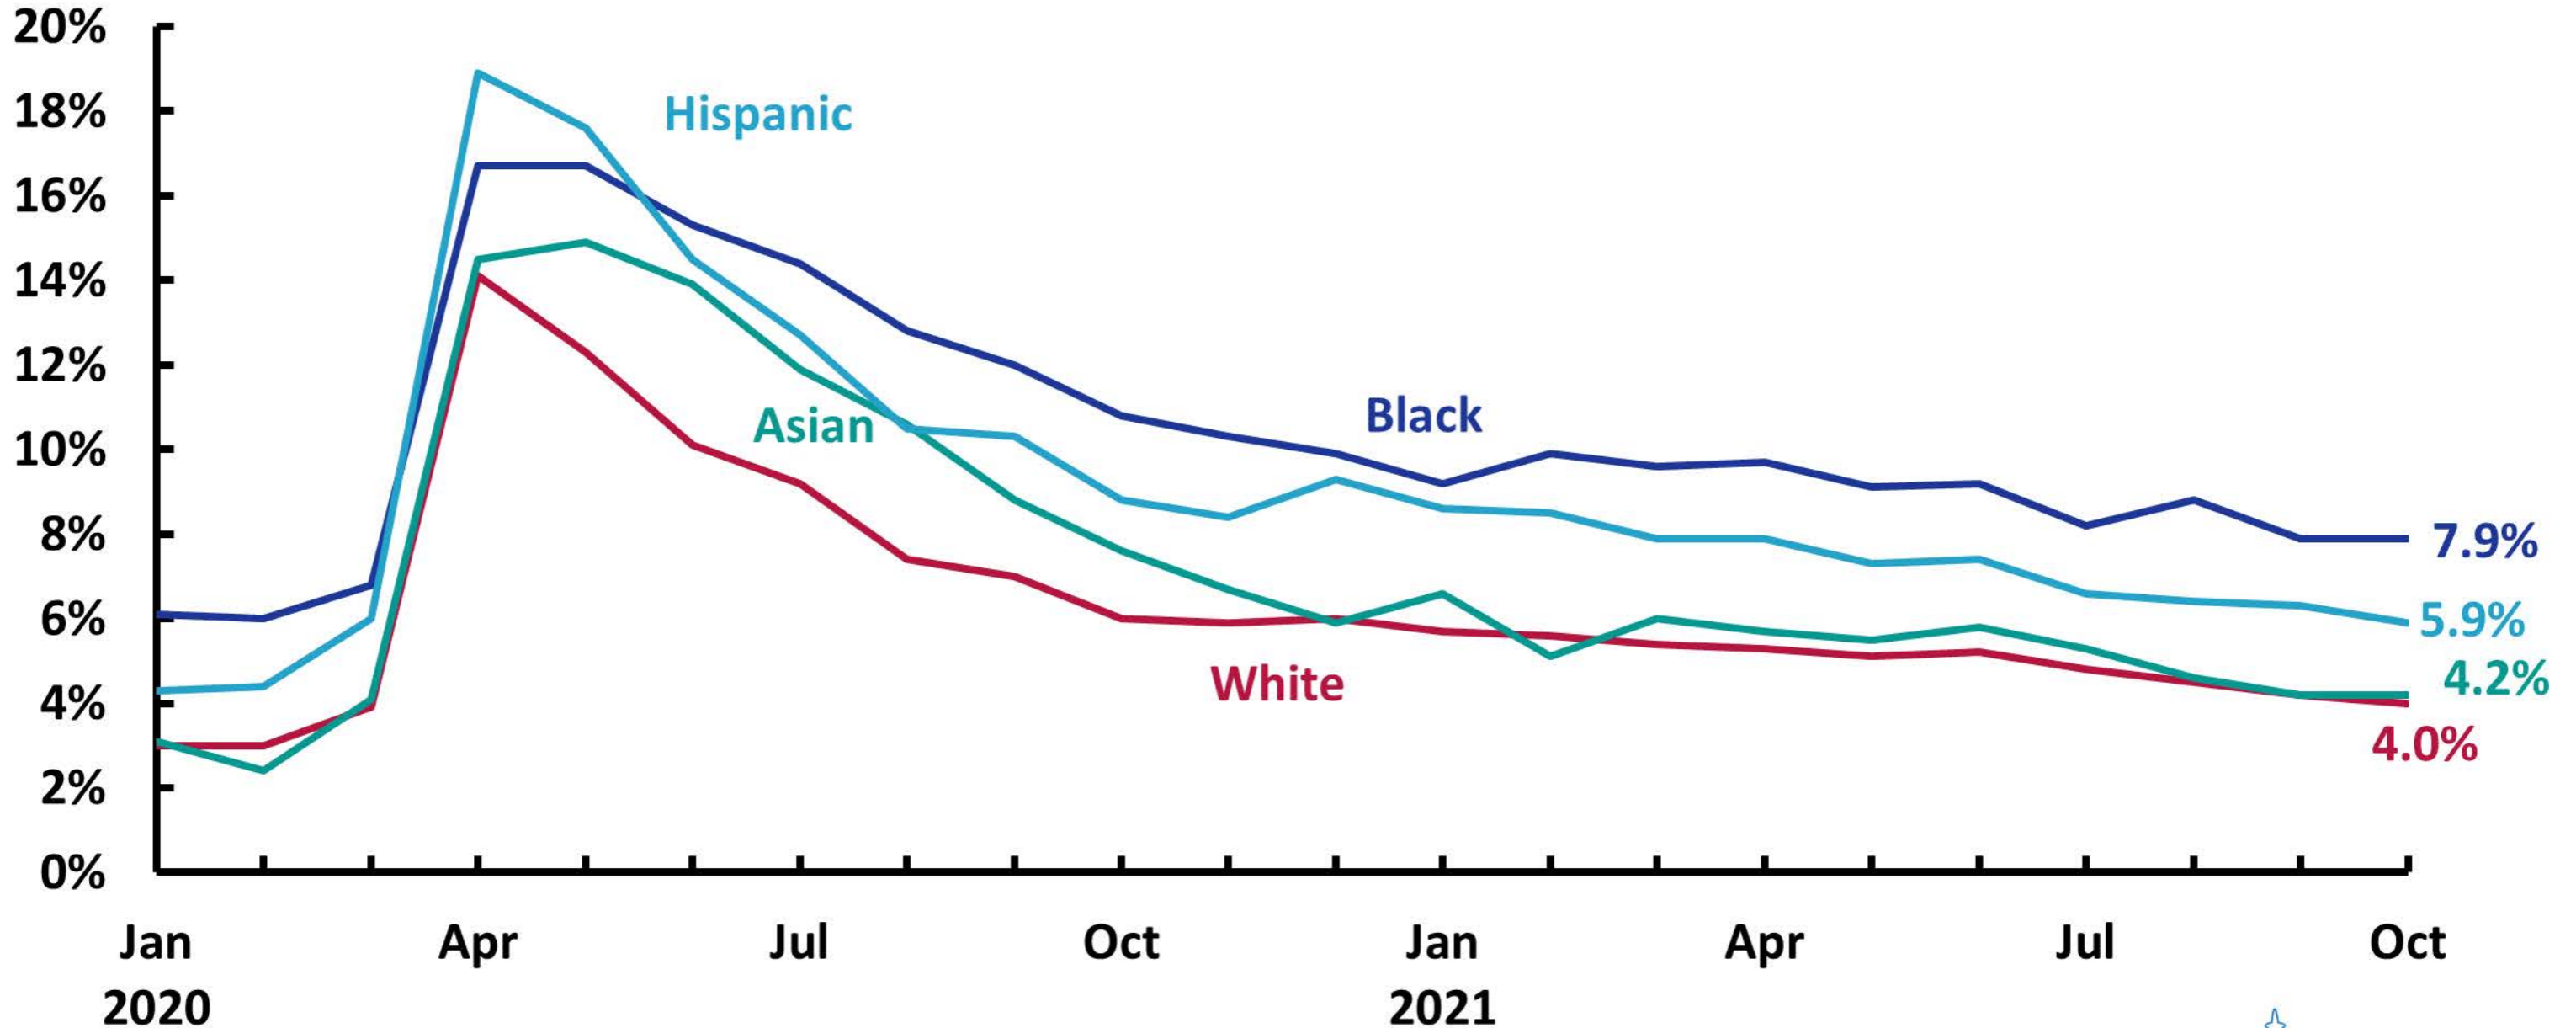

Unemployment Has Declined Across Races, But Disparities Remain

Unemployment rate by race/ethnicity, January 2020 to October 2021

Source: Bureau of Labor Statistics

Note: Data reflect unemployment rates by race and ethnicity, ages 16+, seasonally adjusted.