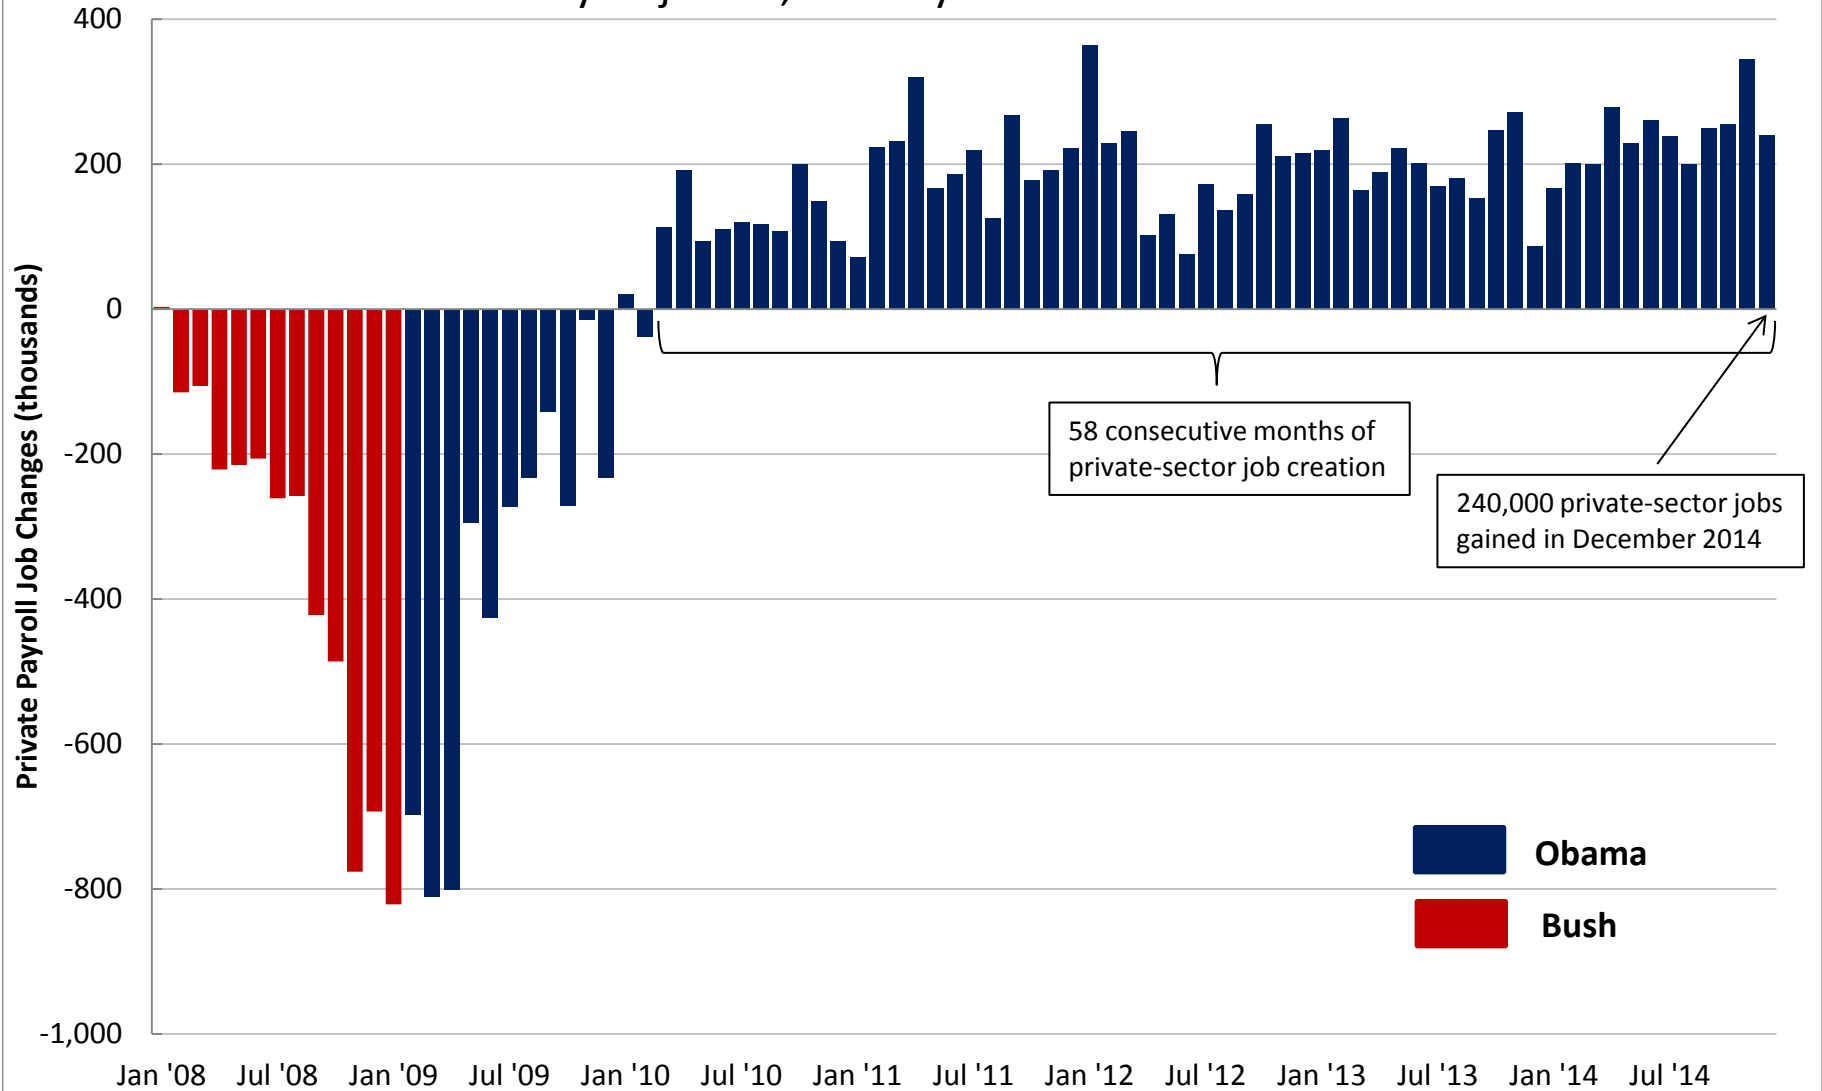

Private-Sector Job Growth Strong in December

Seasonally Adjusted, January 2008 to December 2014

Source: JEC Democratic staff based on data from the Bureau of Labor Statistics, Establishment Survey.