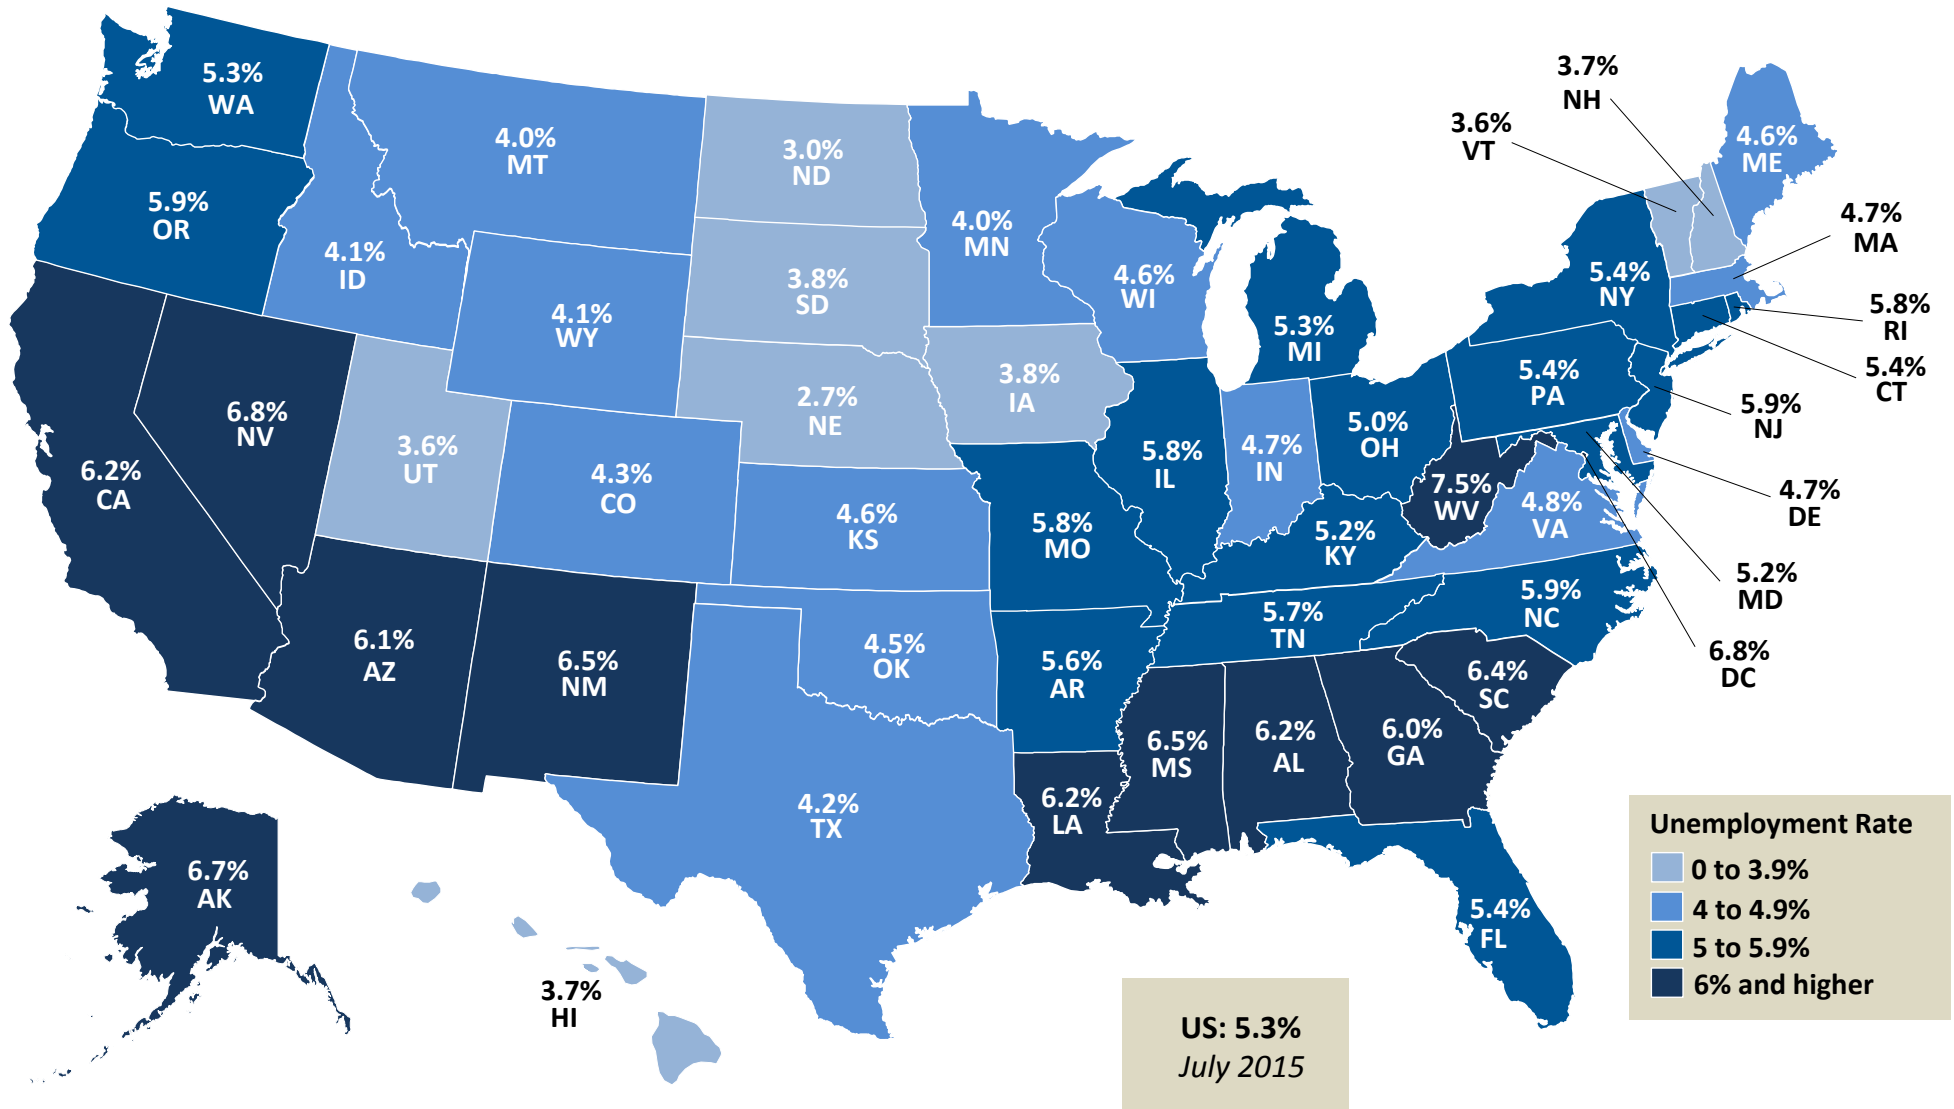

# Current Unemployment Rates Across States

July 2015 (Released August 21<sup>st</sup>)

Source: JEC Democratic staff based on data from the Bureau of Labor Statistics (state data update next on September 18, 2015)