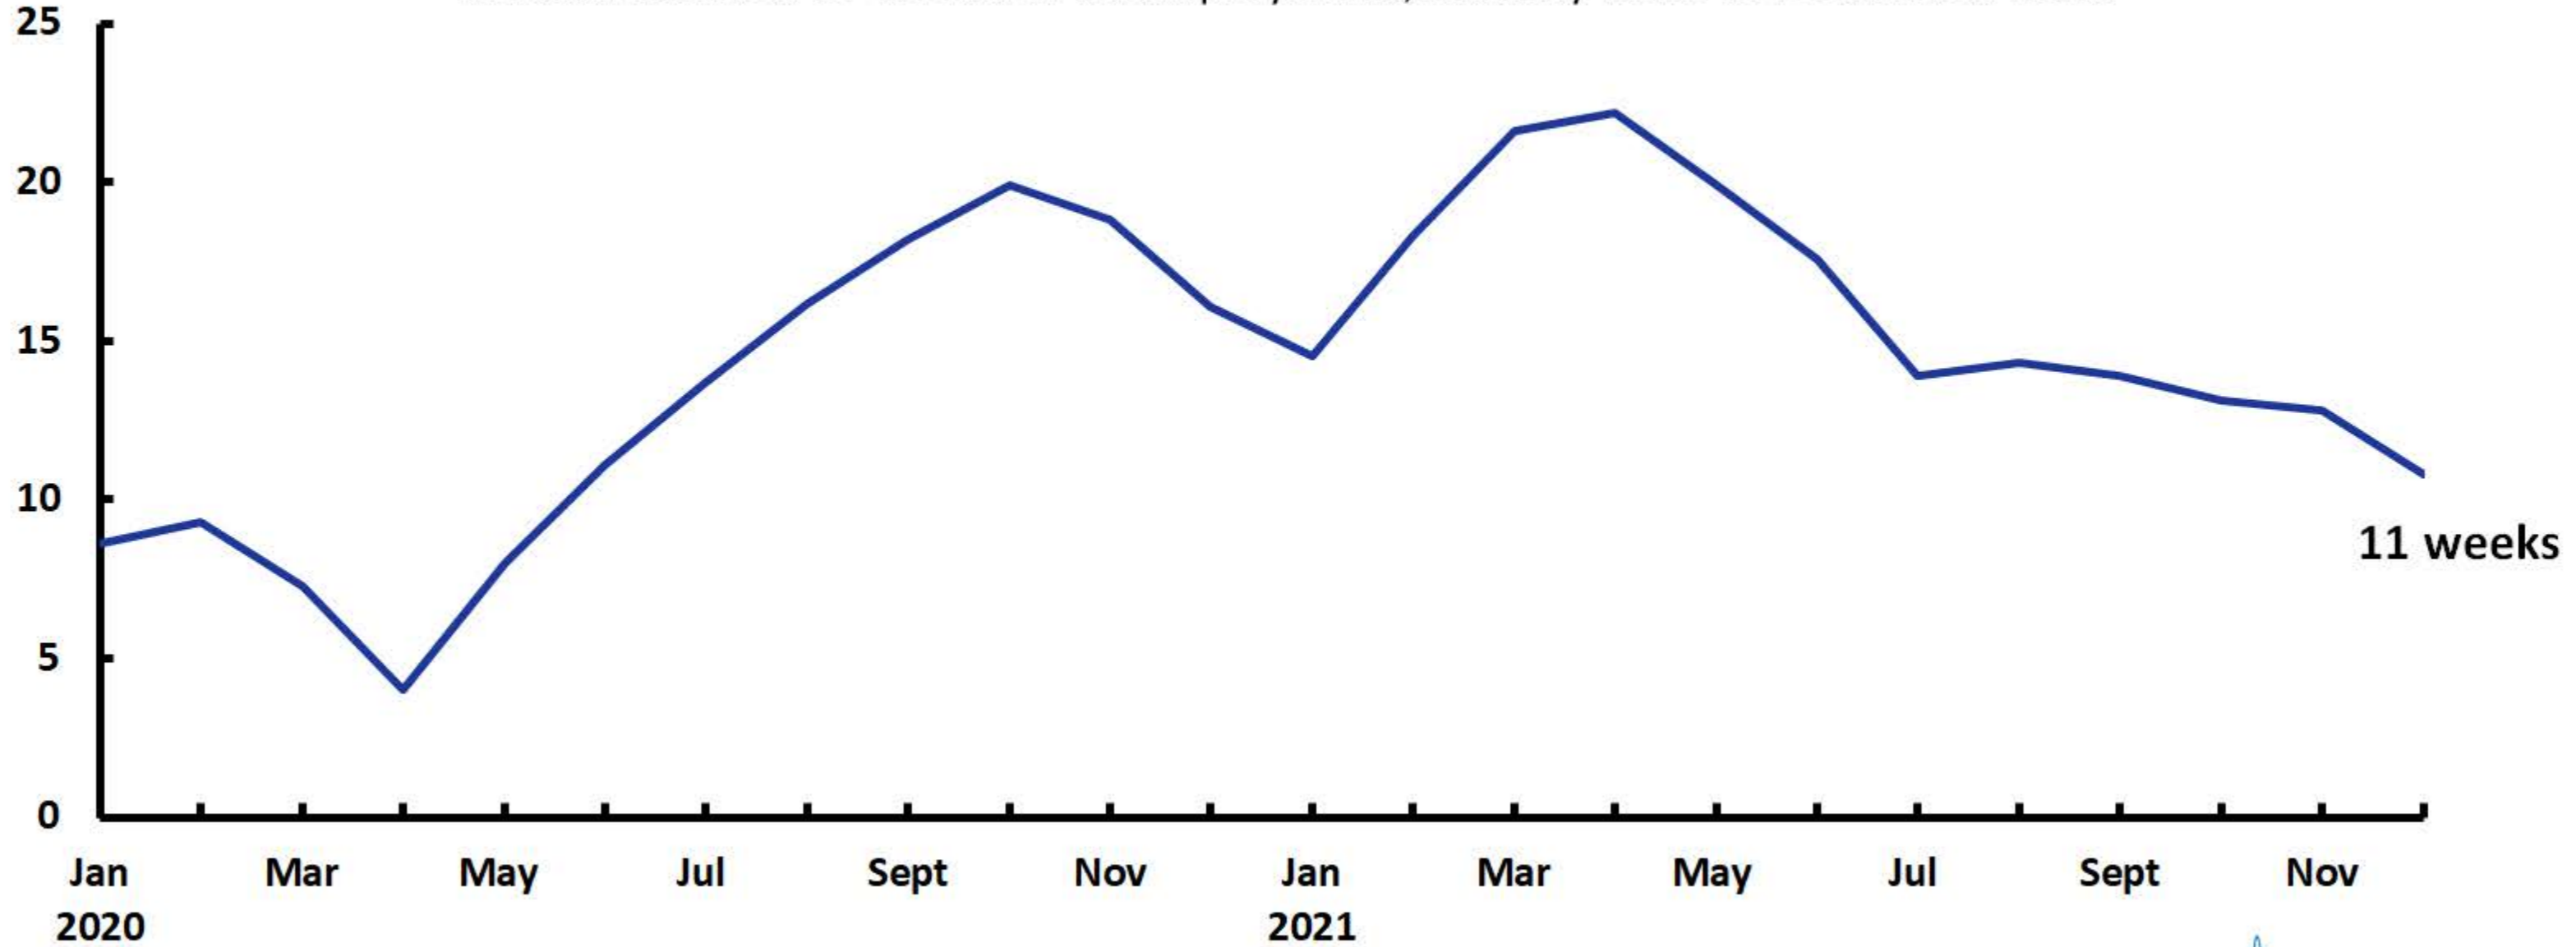

# The Median Number of Weeks Spent Unemployed Has Been Declining Since July 2021 As People Return to Work

Median number of weeks of unemployment, January 2020 to December 2021

11 weeks

Source: Bureau of Labor Statistics  
Note: Data are not seasonally adjusted.