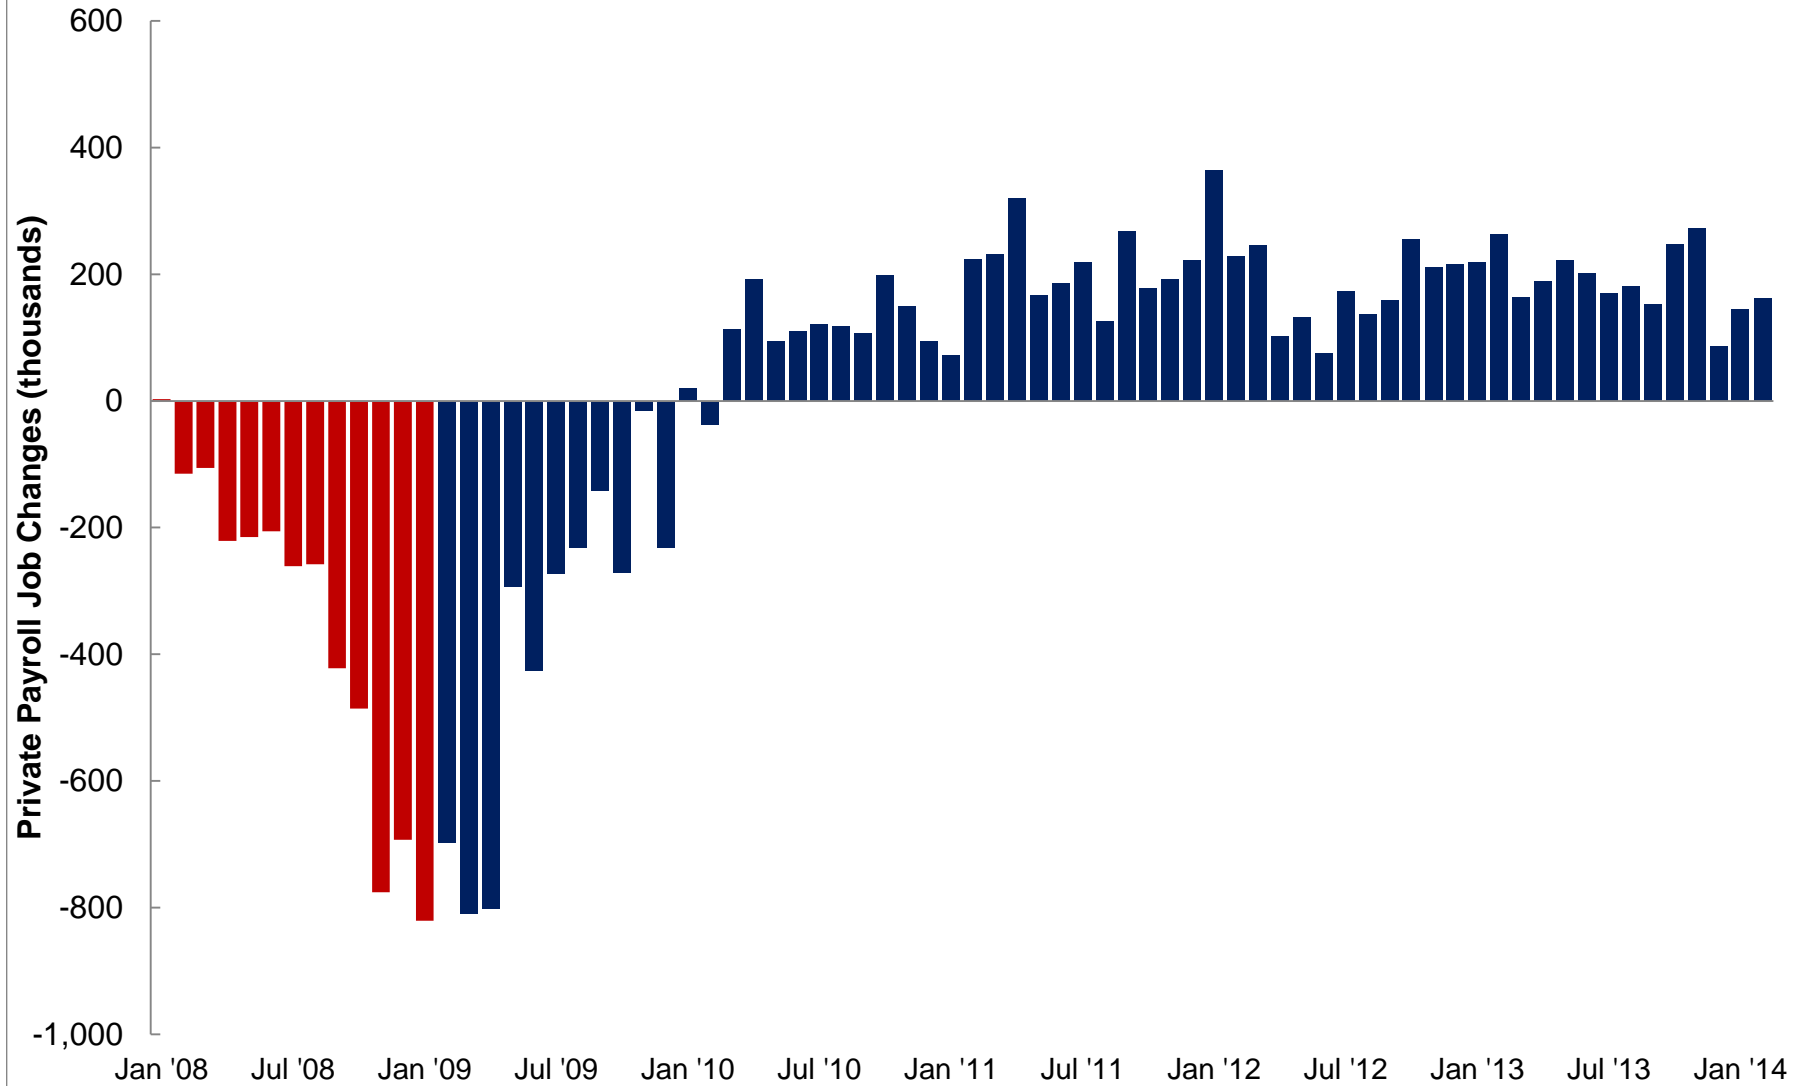

Monthly Change in Private Payrolls

Seasonally Adjusted, January 2008 - February 2014

Source: JEC Democratic staff based on data from the Bureau of Labor Statistics, Establishment Survey.