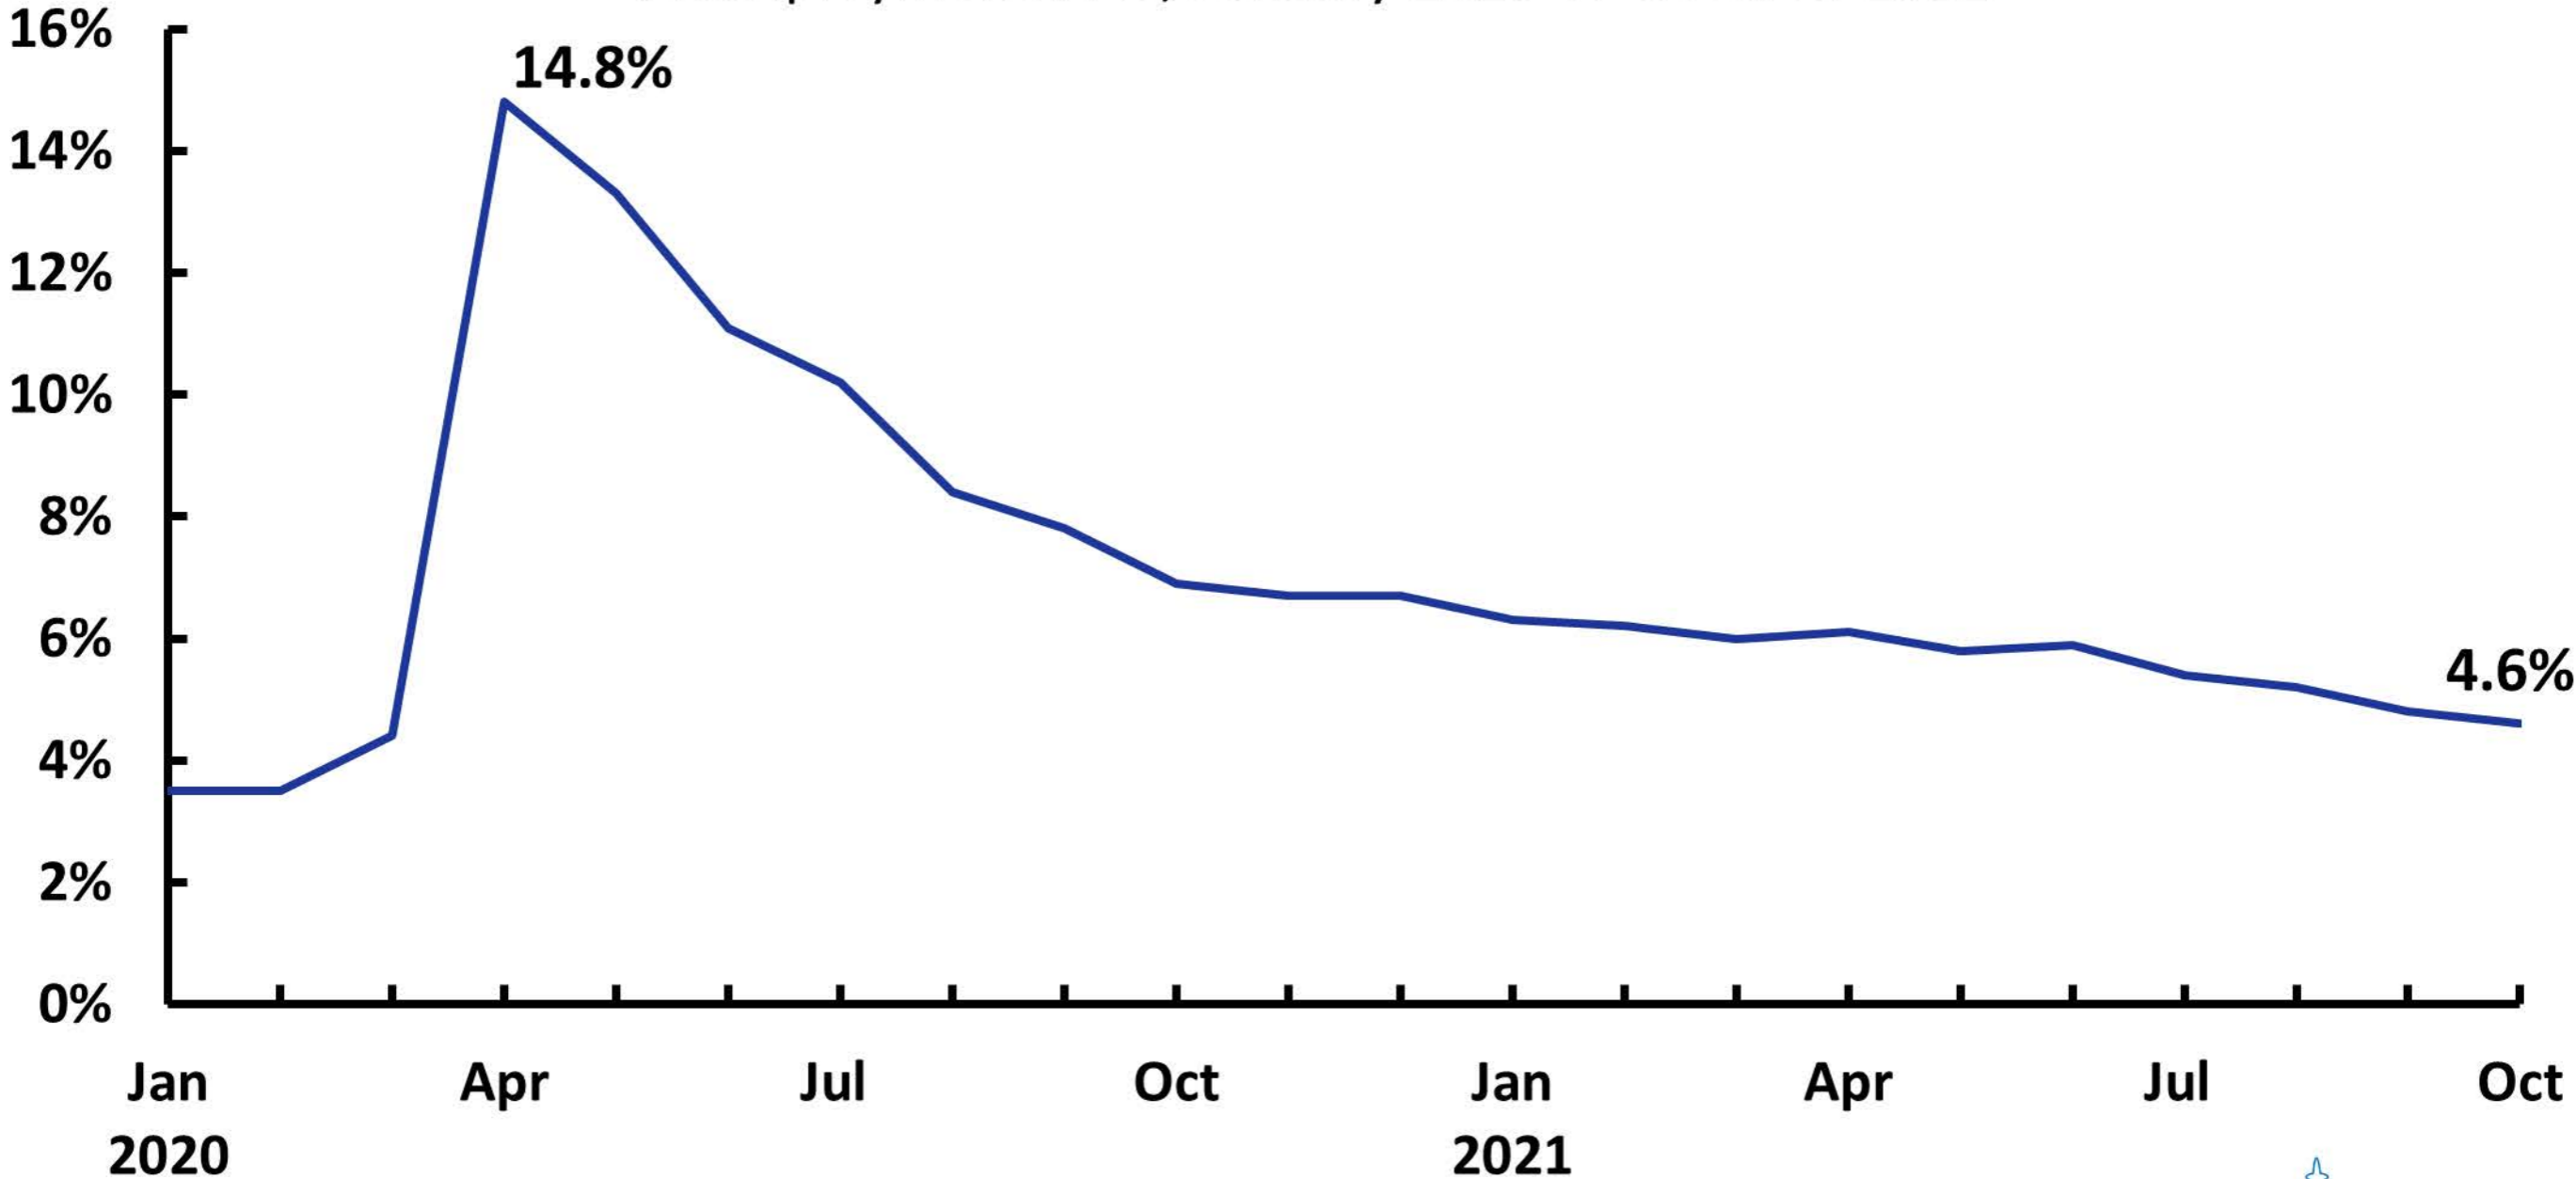

# Unemployment Reaches Lowest Level Since March 2020

Unemployment rate, January 2020 to October 2021

Source: Bureau of Labor Statistics

Note: Data reflect the civilian unemployment rate, ages 16+, seasonally adjusted.