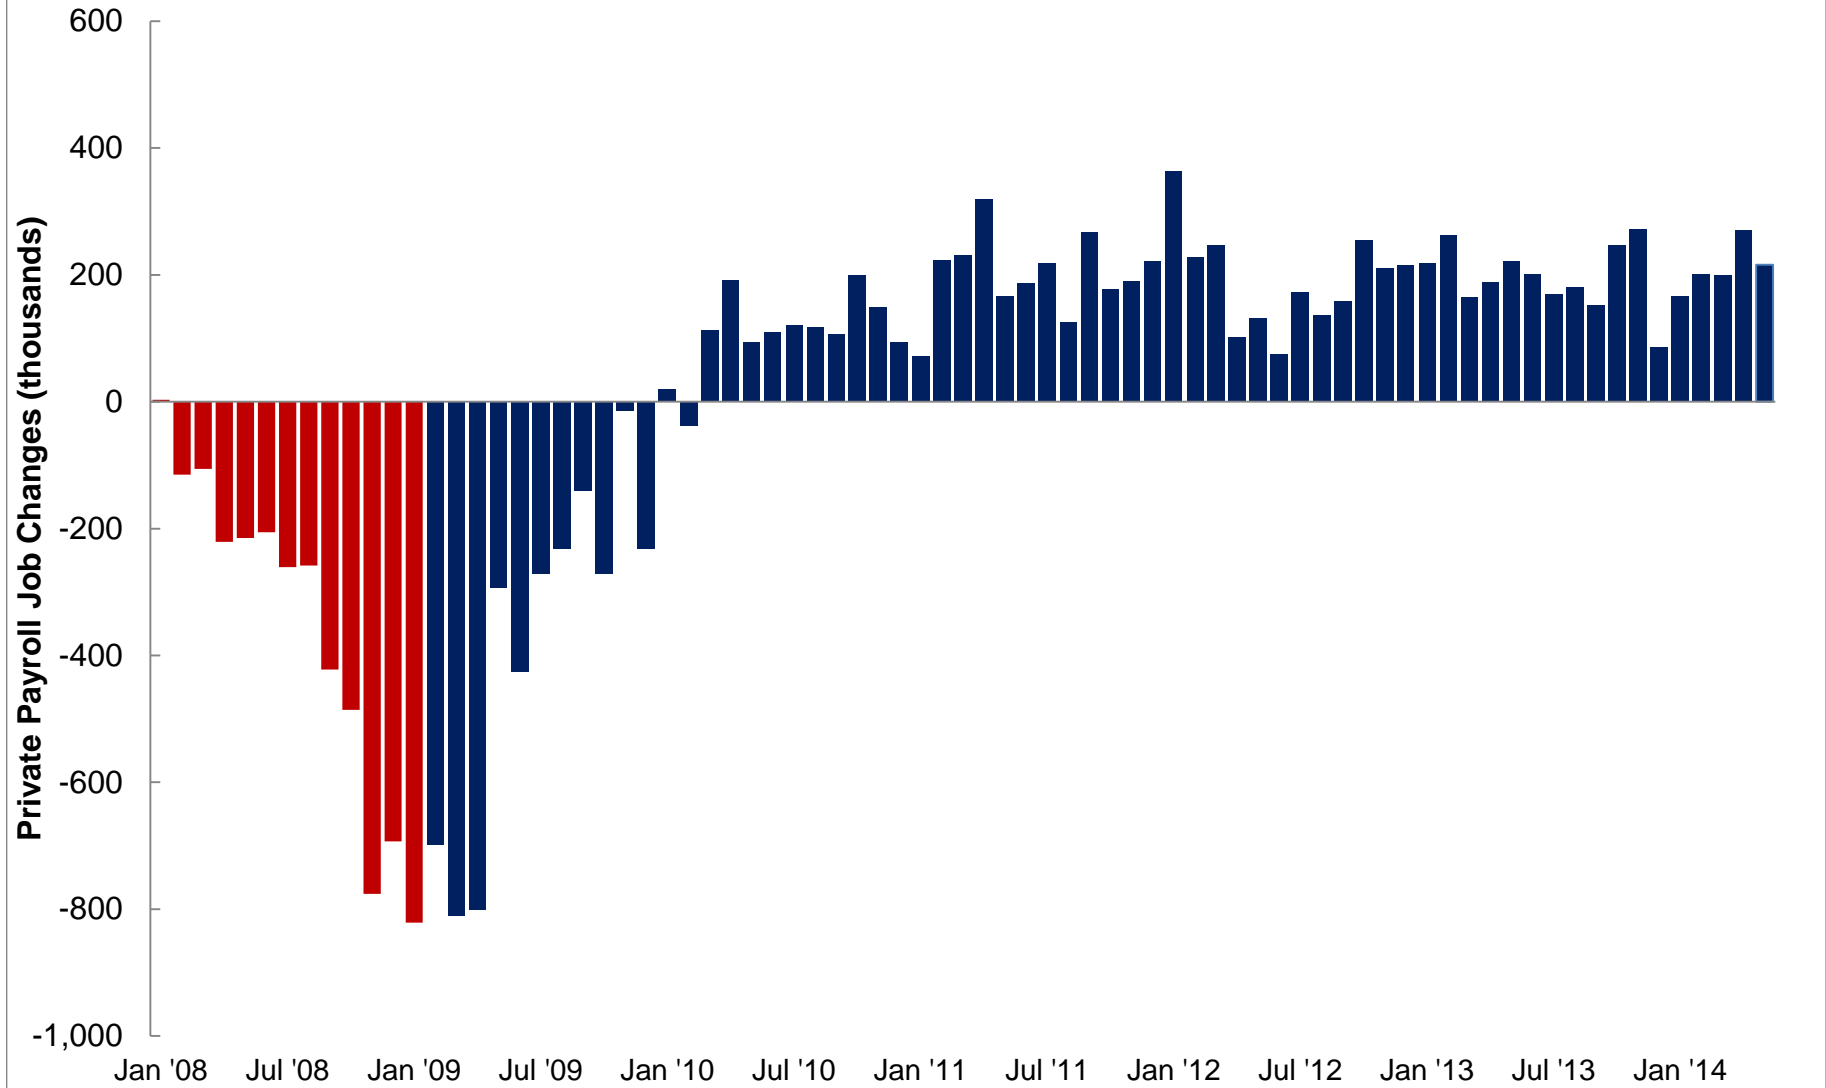

Monthly Change in Private Payrolls

Seasonally Adjusted, January 2008 - May 2014

Source: JEC Democratic staff based on data from the Bureau of Labor Statistics, Establishment Survey.