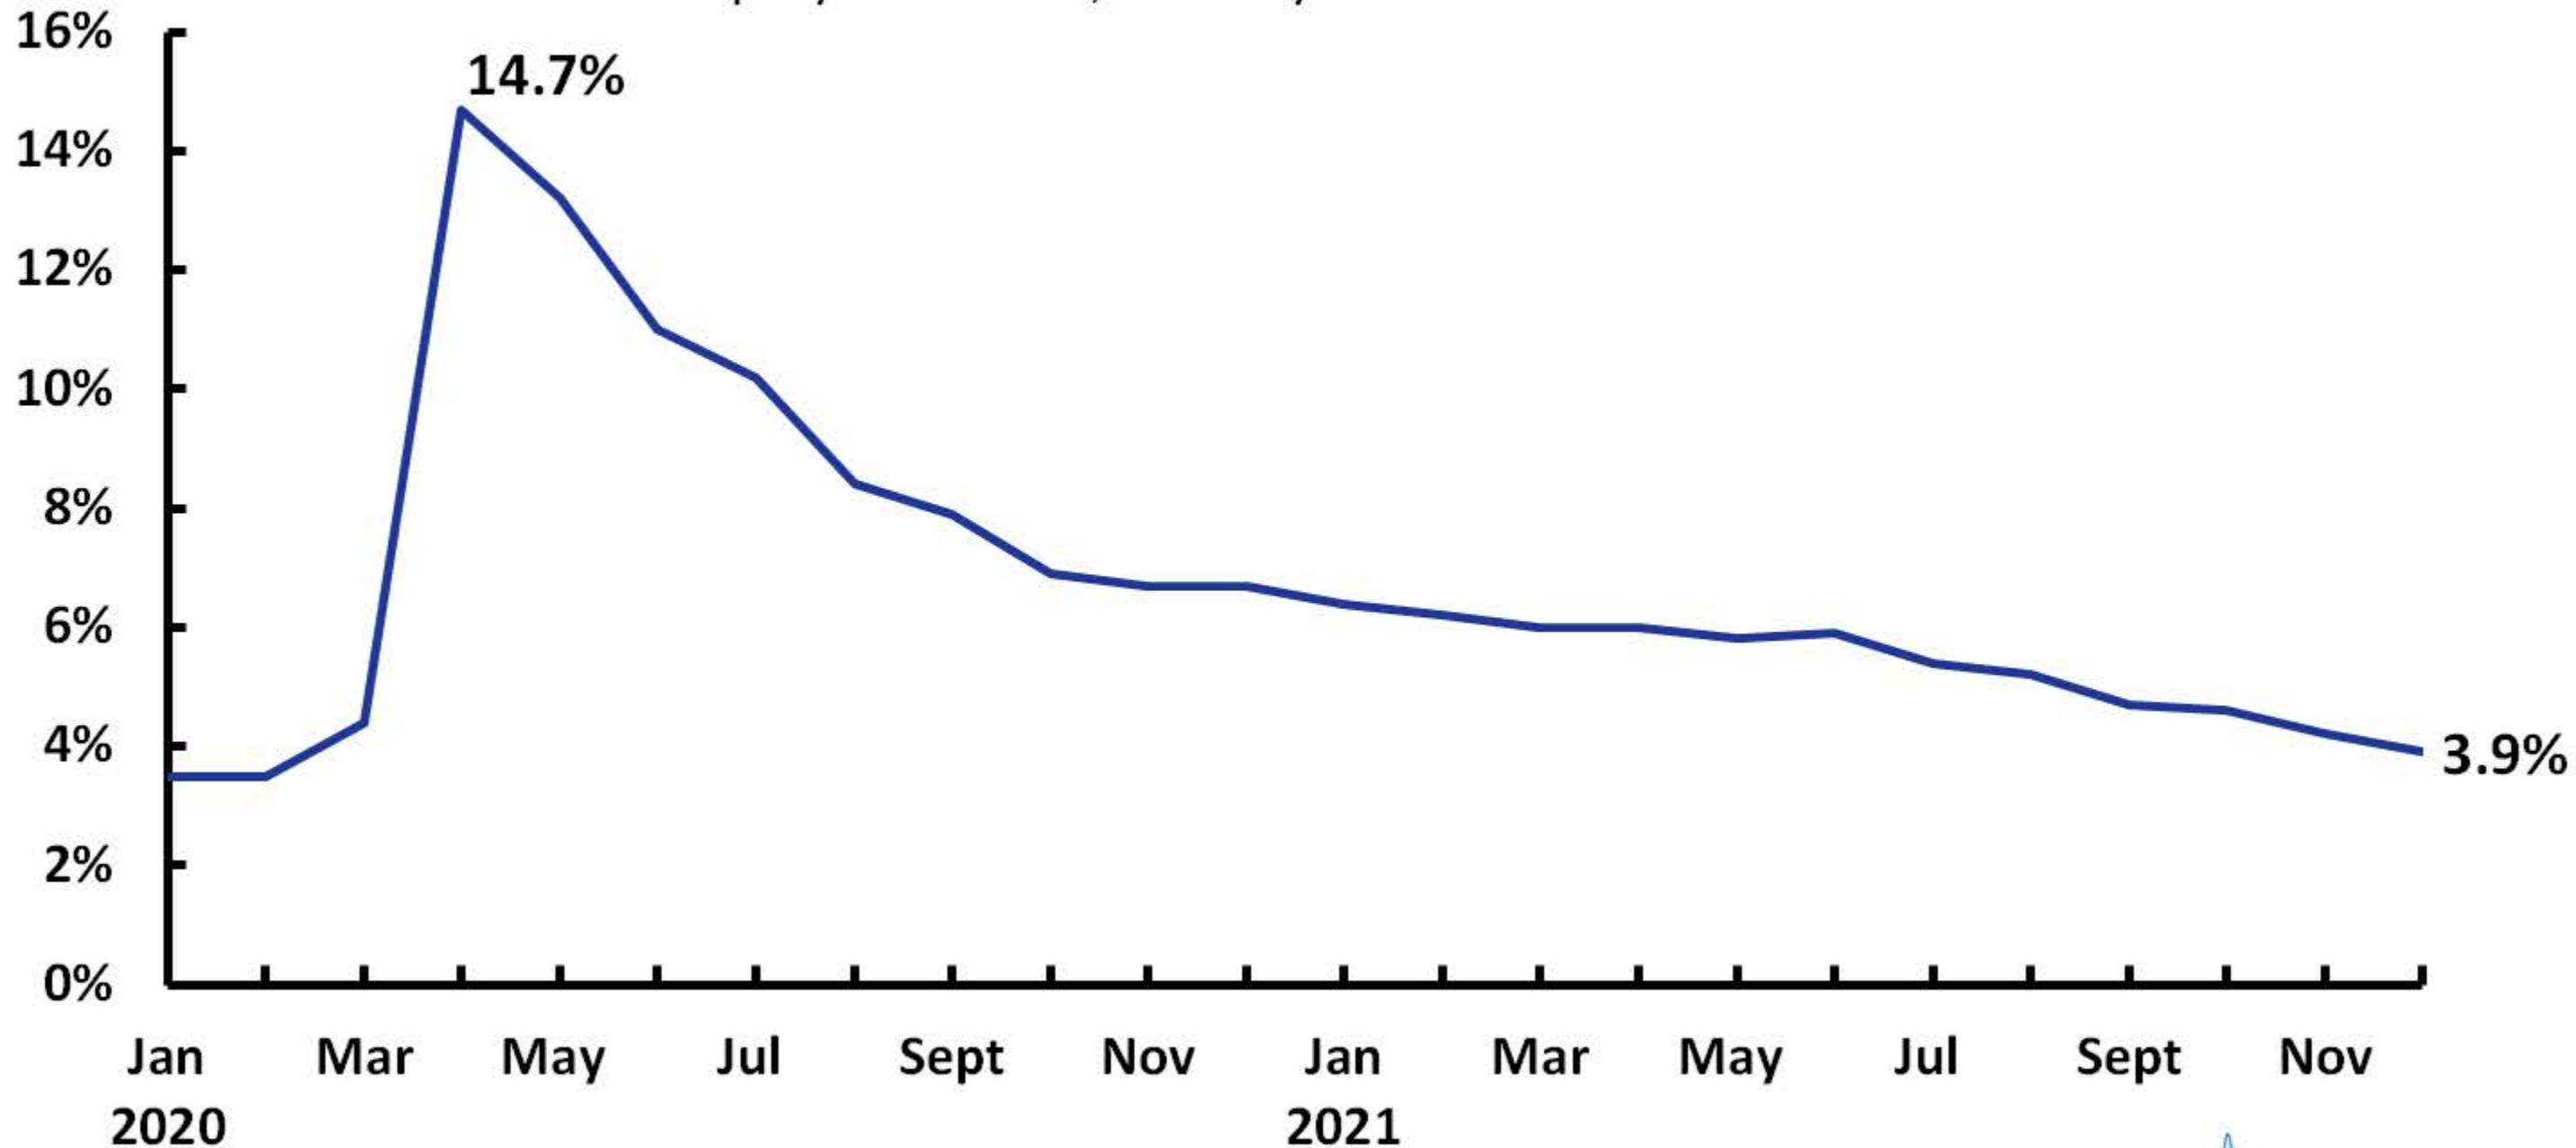

Unemployment Reaches Lowest Level Since February 2020

Unemployment rate, January 2020 to December 2021

Source: Bureau of Labor Statistics

Note: Data reflect the civilian unemployment rate, ages 16+, seasonally adjusted.