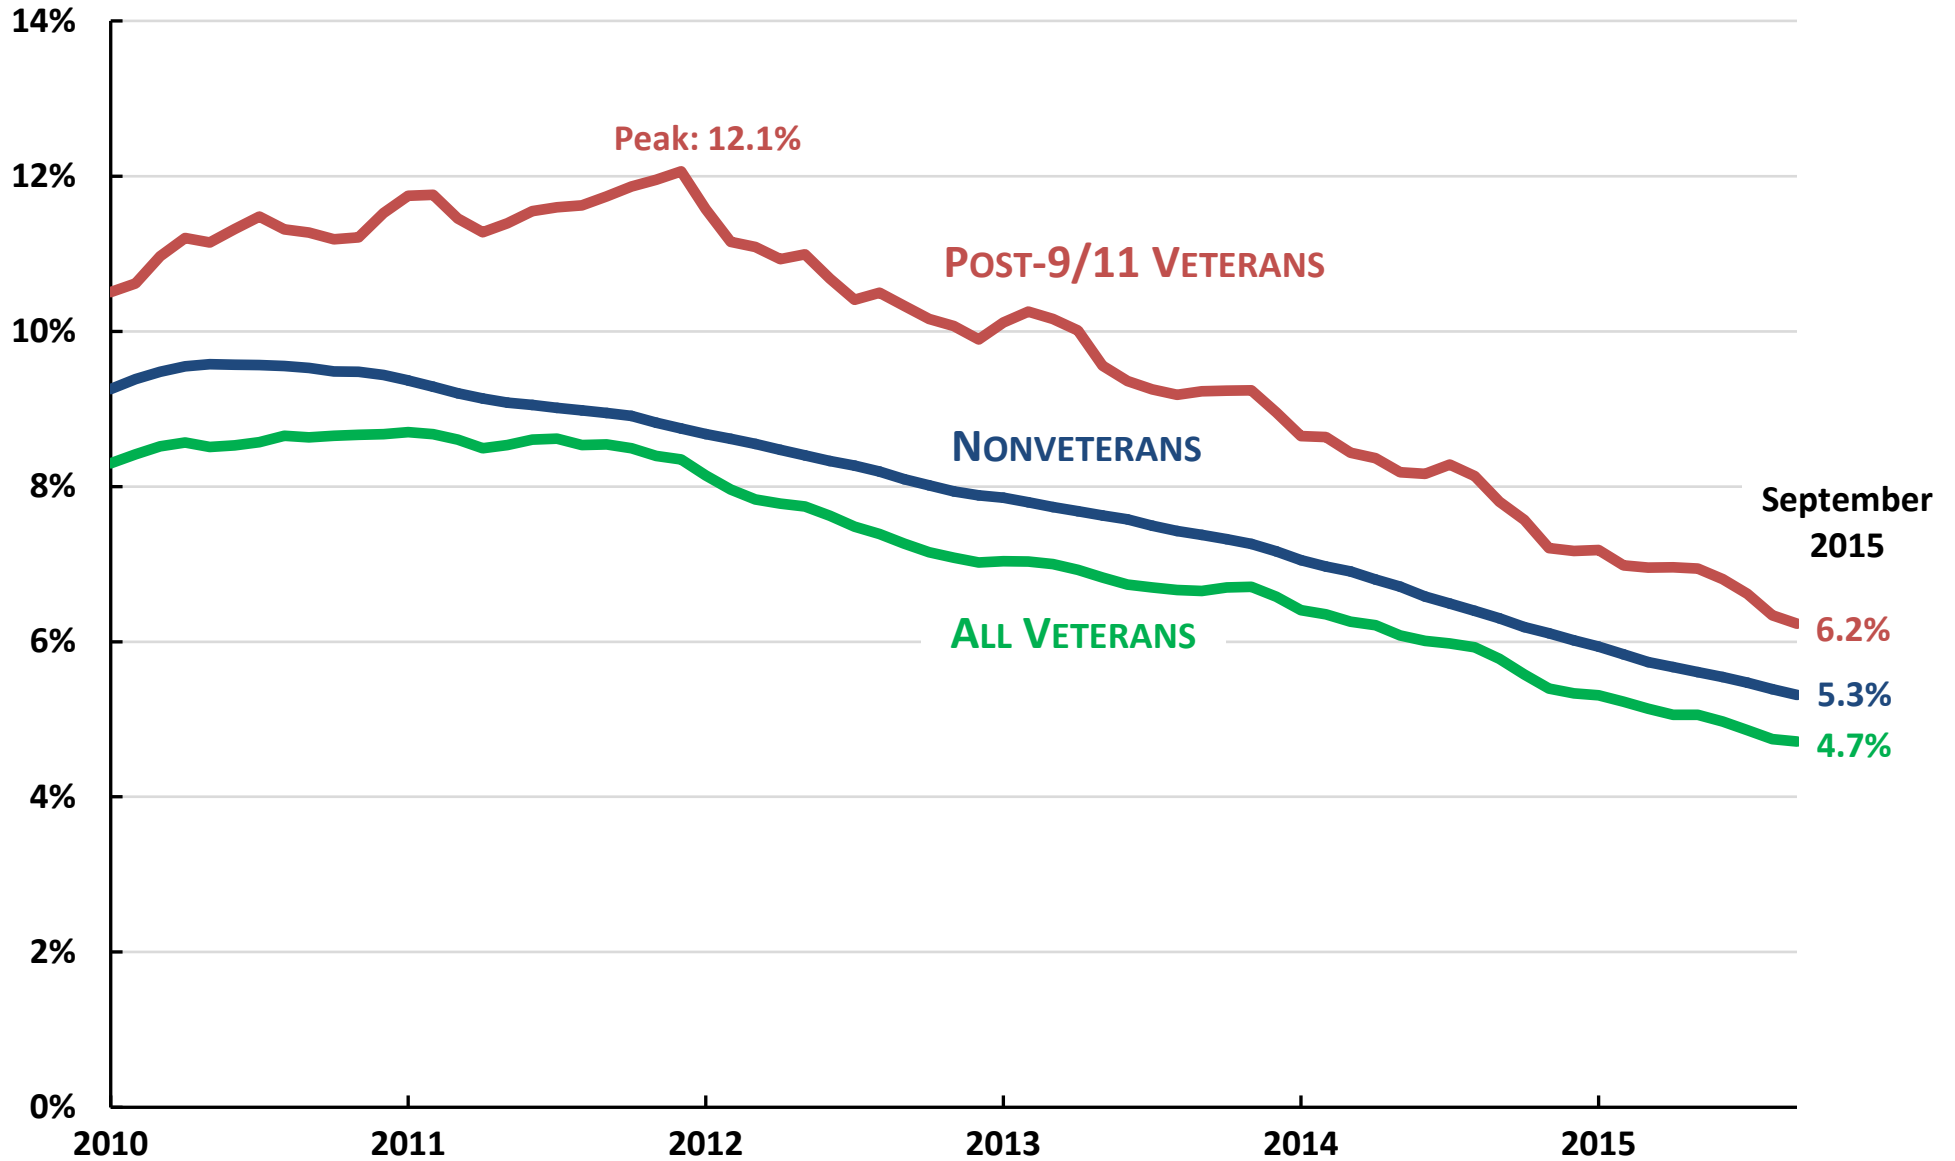

# Veterans' Unemployment Rates

12-month moving averages, January 2010 to September 2015

Source: JEC Democratic staff calculations using data from the Bureau of Labor Statistics (updates next on November 6, 2015)