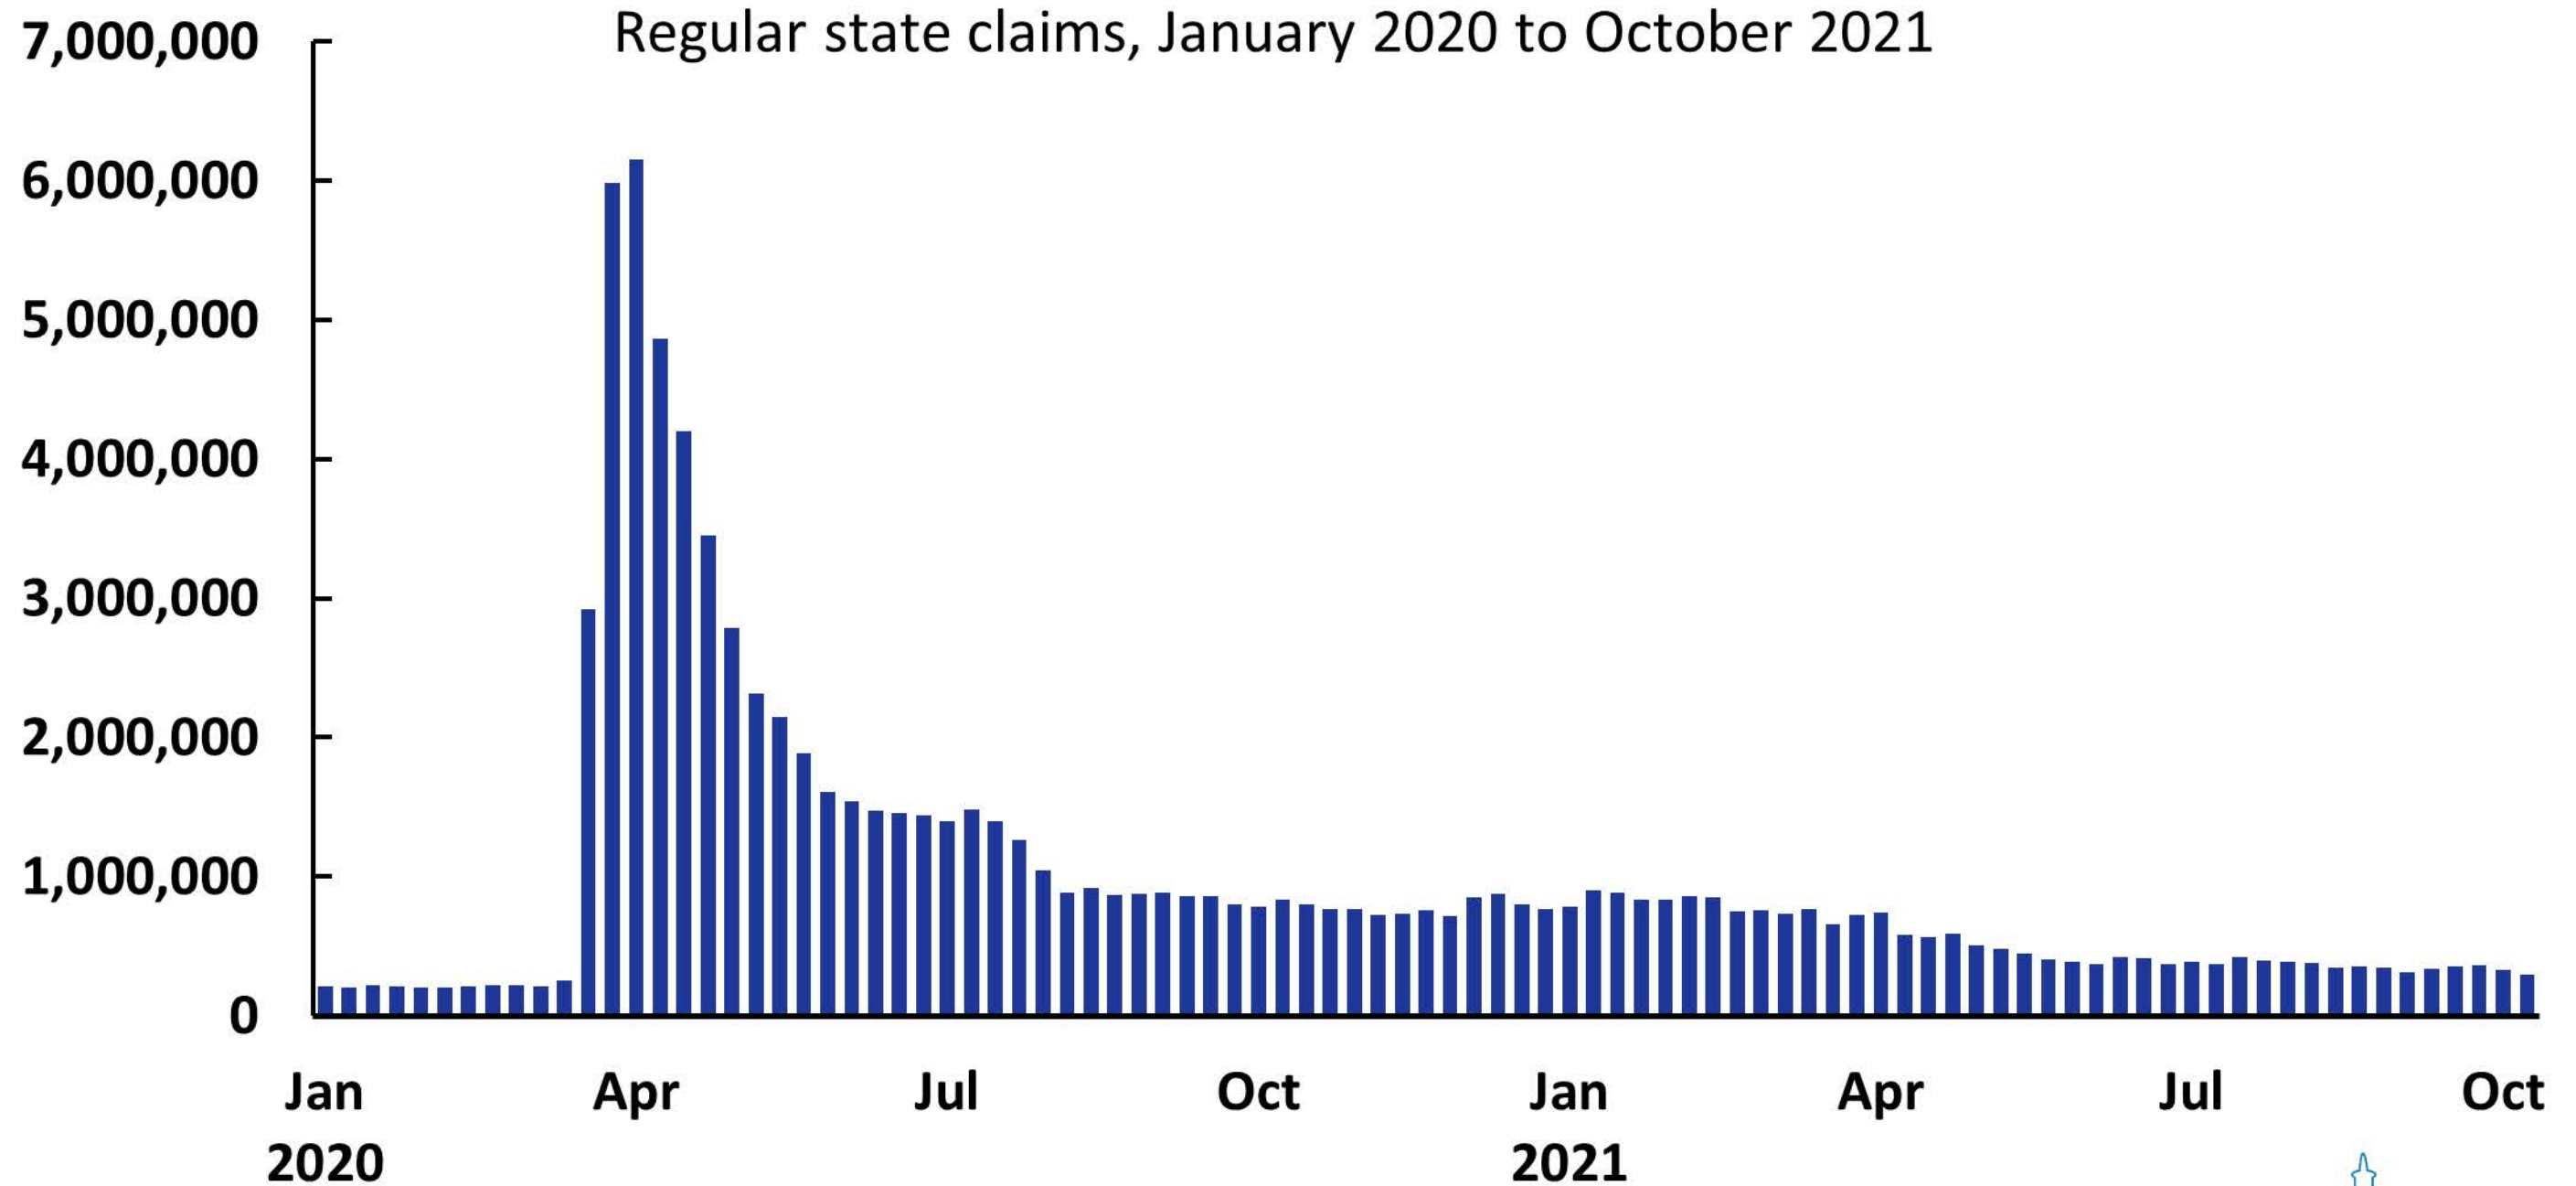

Initial Weekly Unemployment Insurance Claims Hit New Pandemic-Era Low, Down 65% From When President Biden Took Office

Source: Department of Labor
Note: Data are seasonally adjusted.