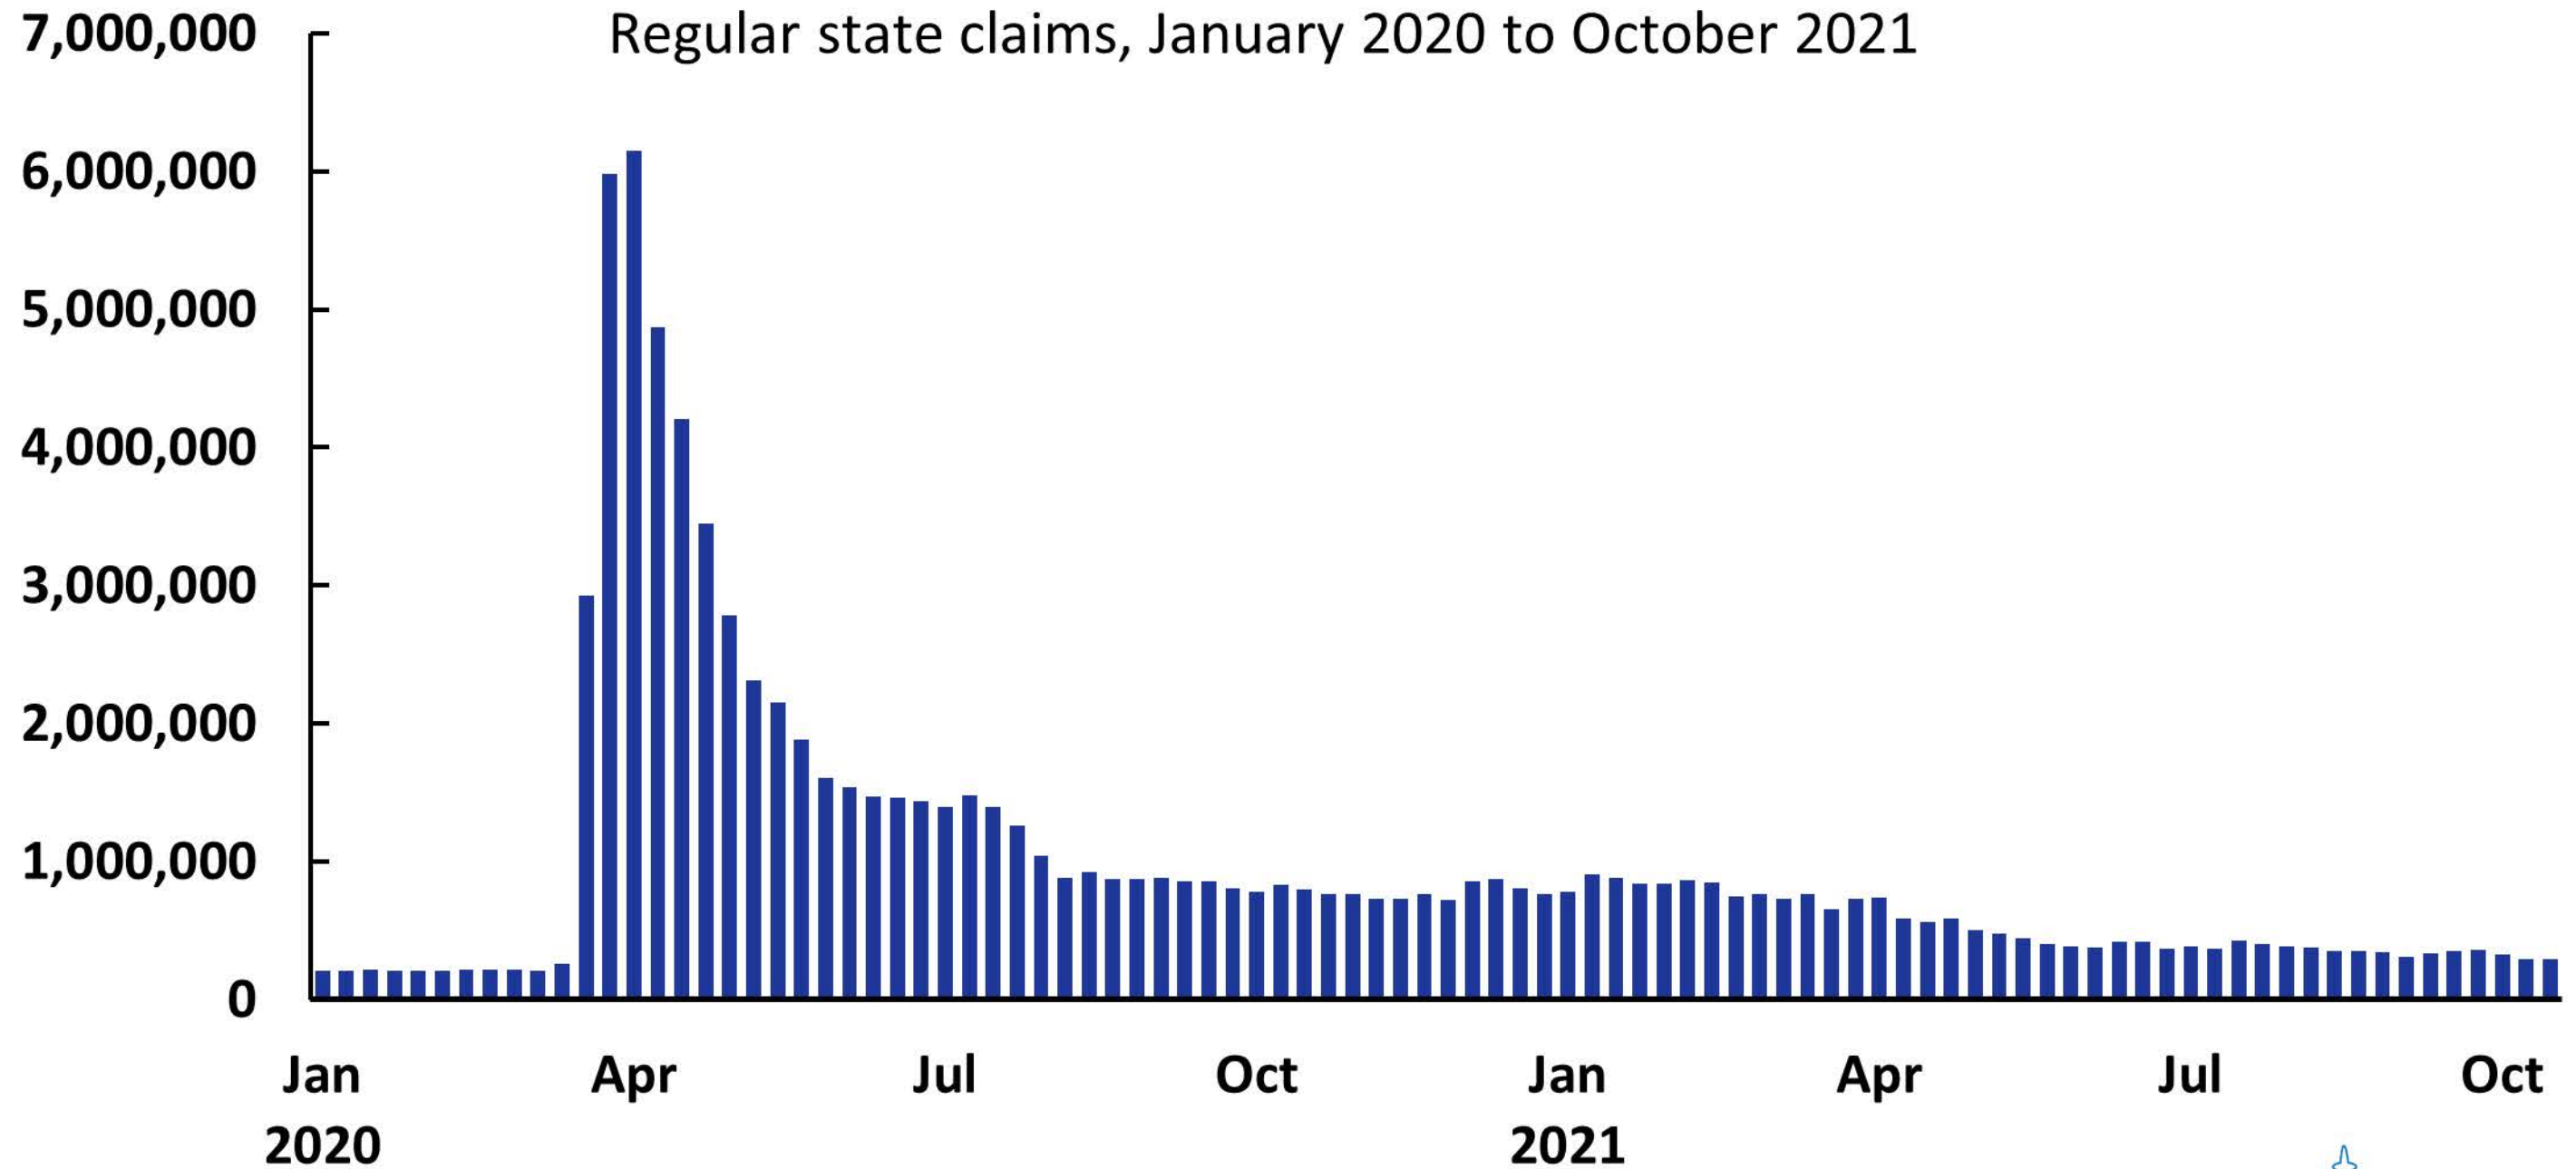

Initial Weekly Unemployment Insurance Claims Hit New Pandemic-Era Low, Remain 65% Below When President Biden Took Office

Source: Department of Labor
Note: Data are seasonally adjusted.