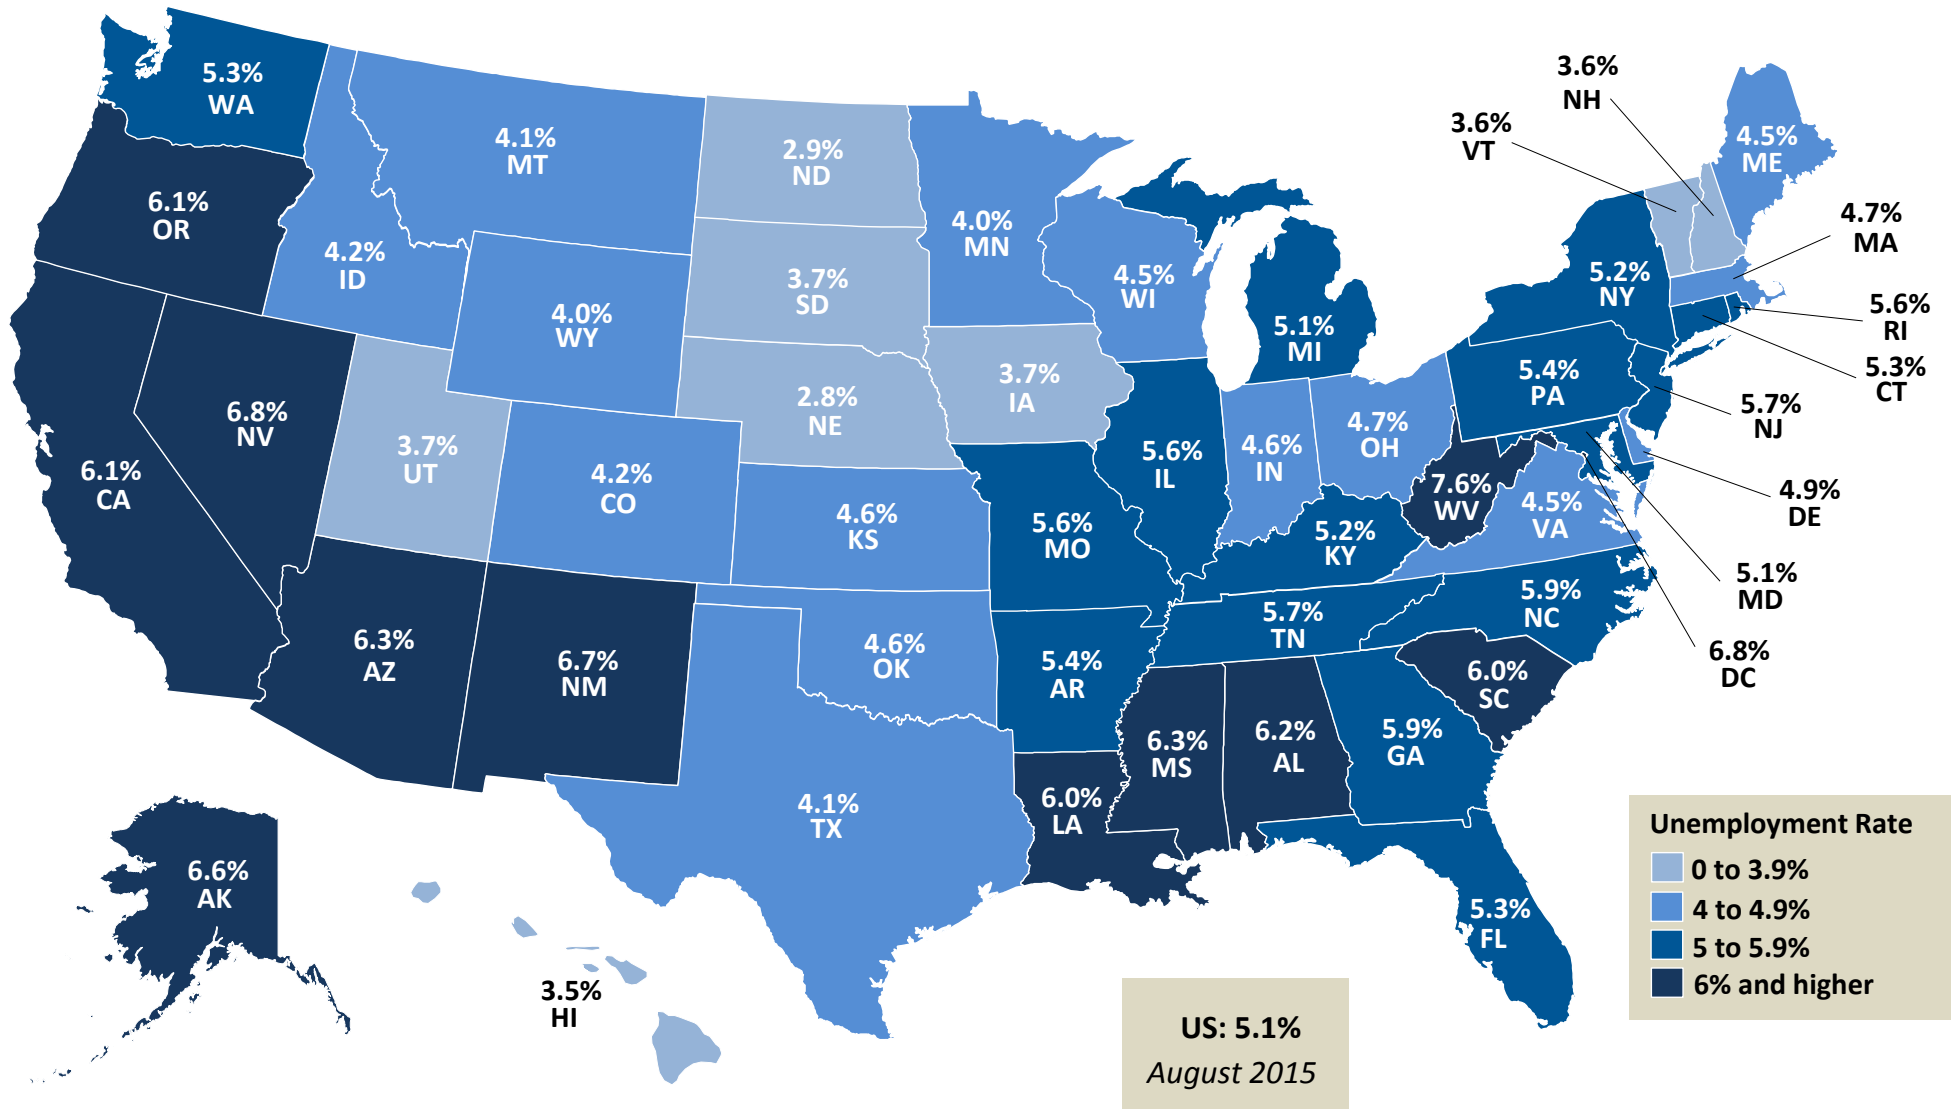

# Current Unemployment Rates Across States

August 2015 (Released September 18th)

Source: JEC Democratic staff based on data from the Bureau of Labor Statistics (state data update next on October 20, 2015)