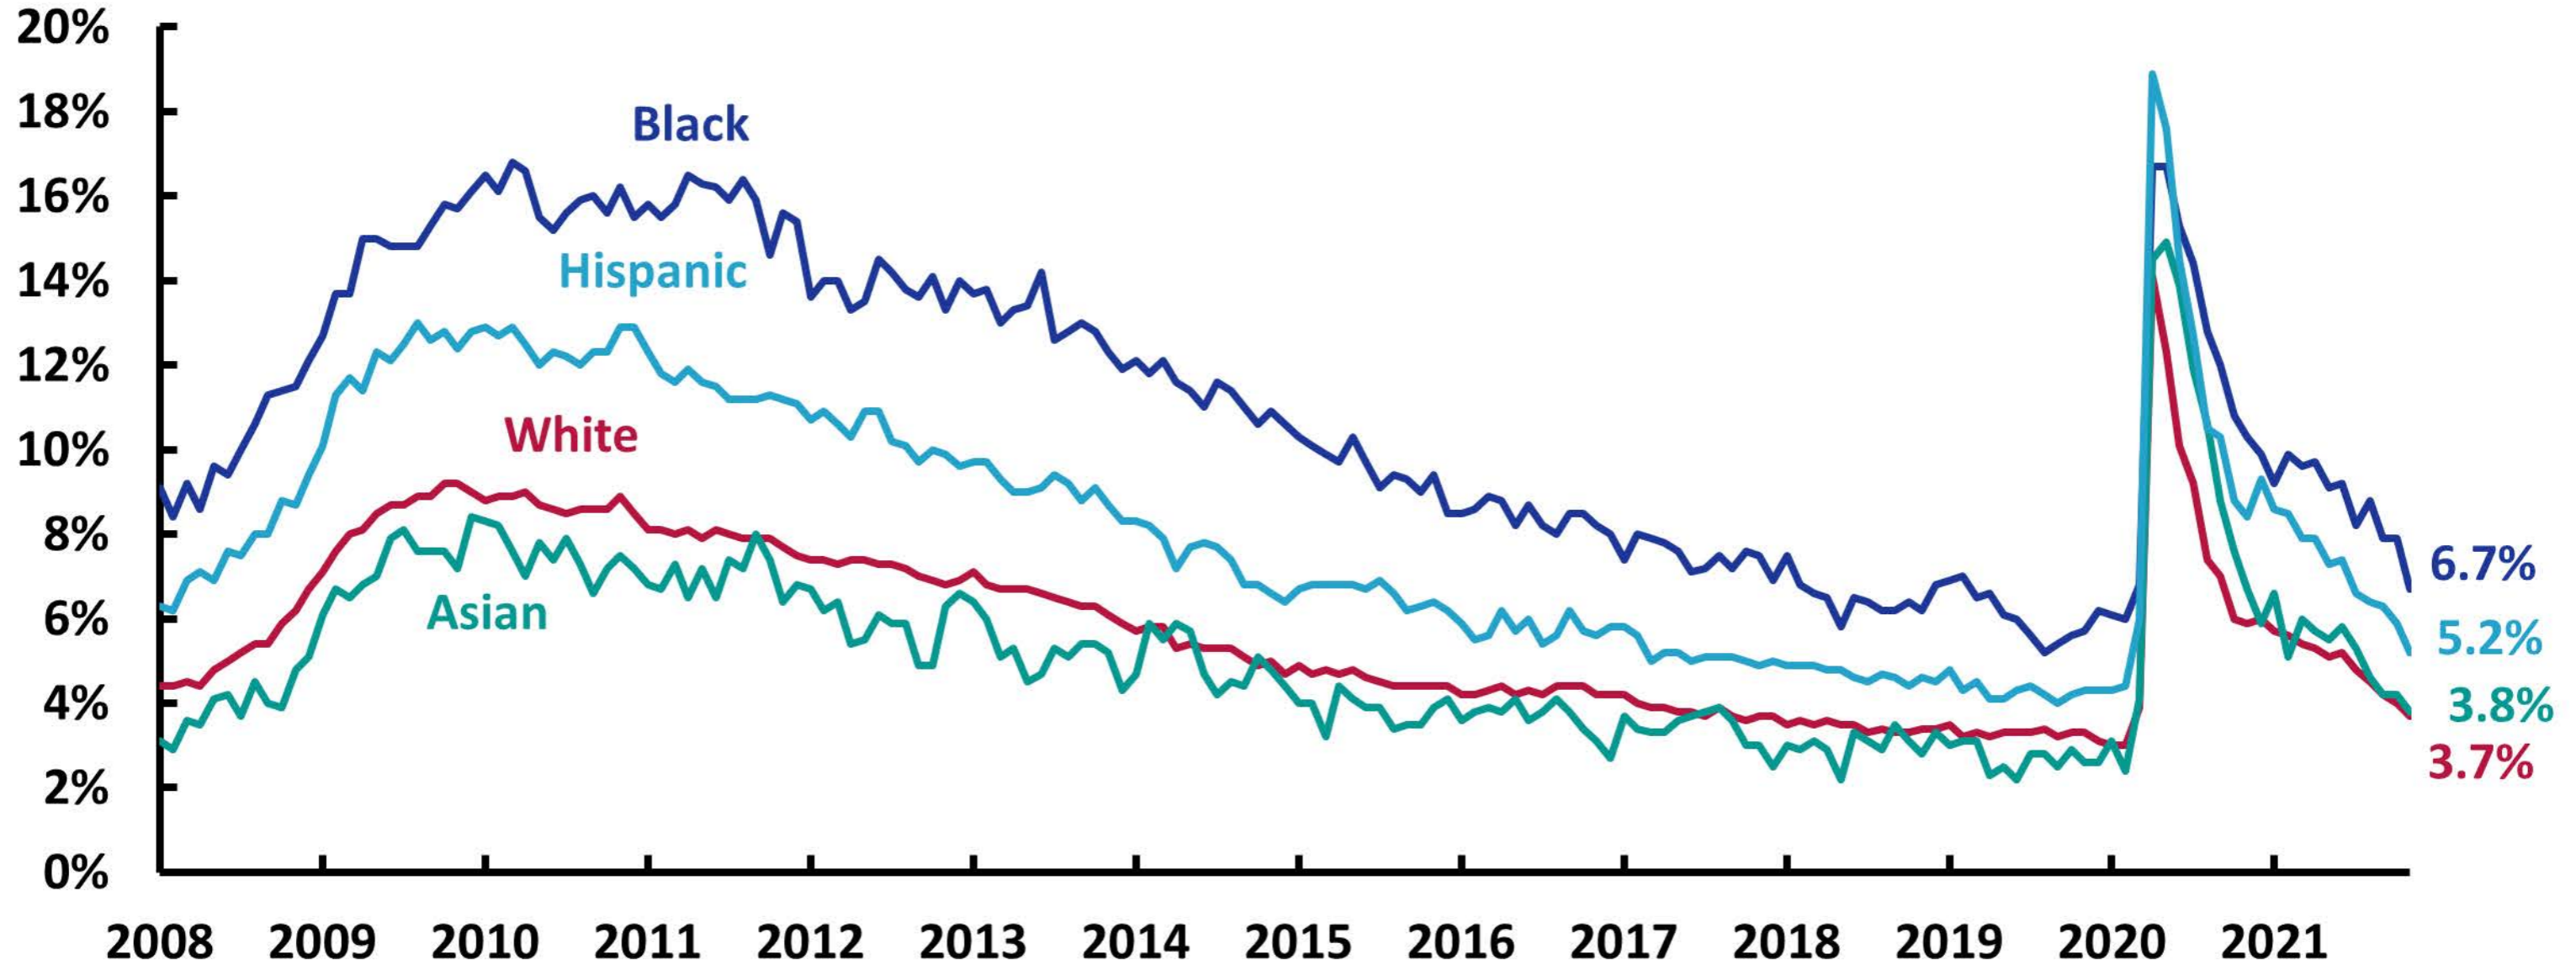

# Unemployment Continues to Decline Across Races, But Disparities Persist

Unemployment rate by race/ethnicity, monthly 2008 to 2021

Source: Bureau of Labor Statistics

Note: Data reflect unemployment rates by race and ethnicity, ages 16+, seasonally adjusted.