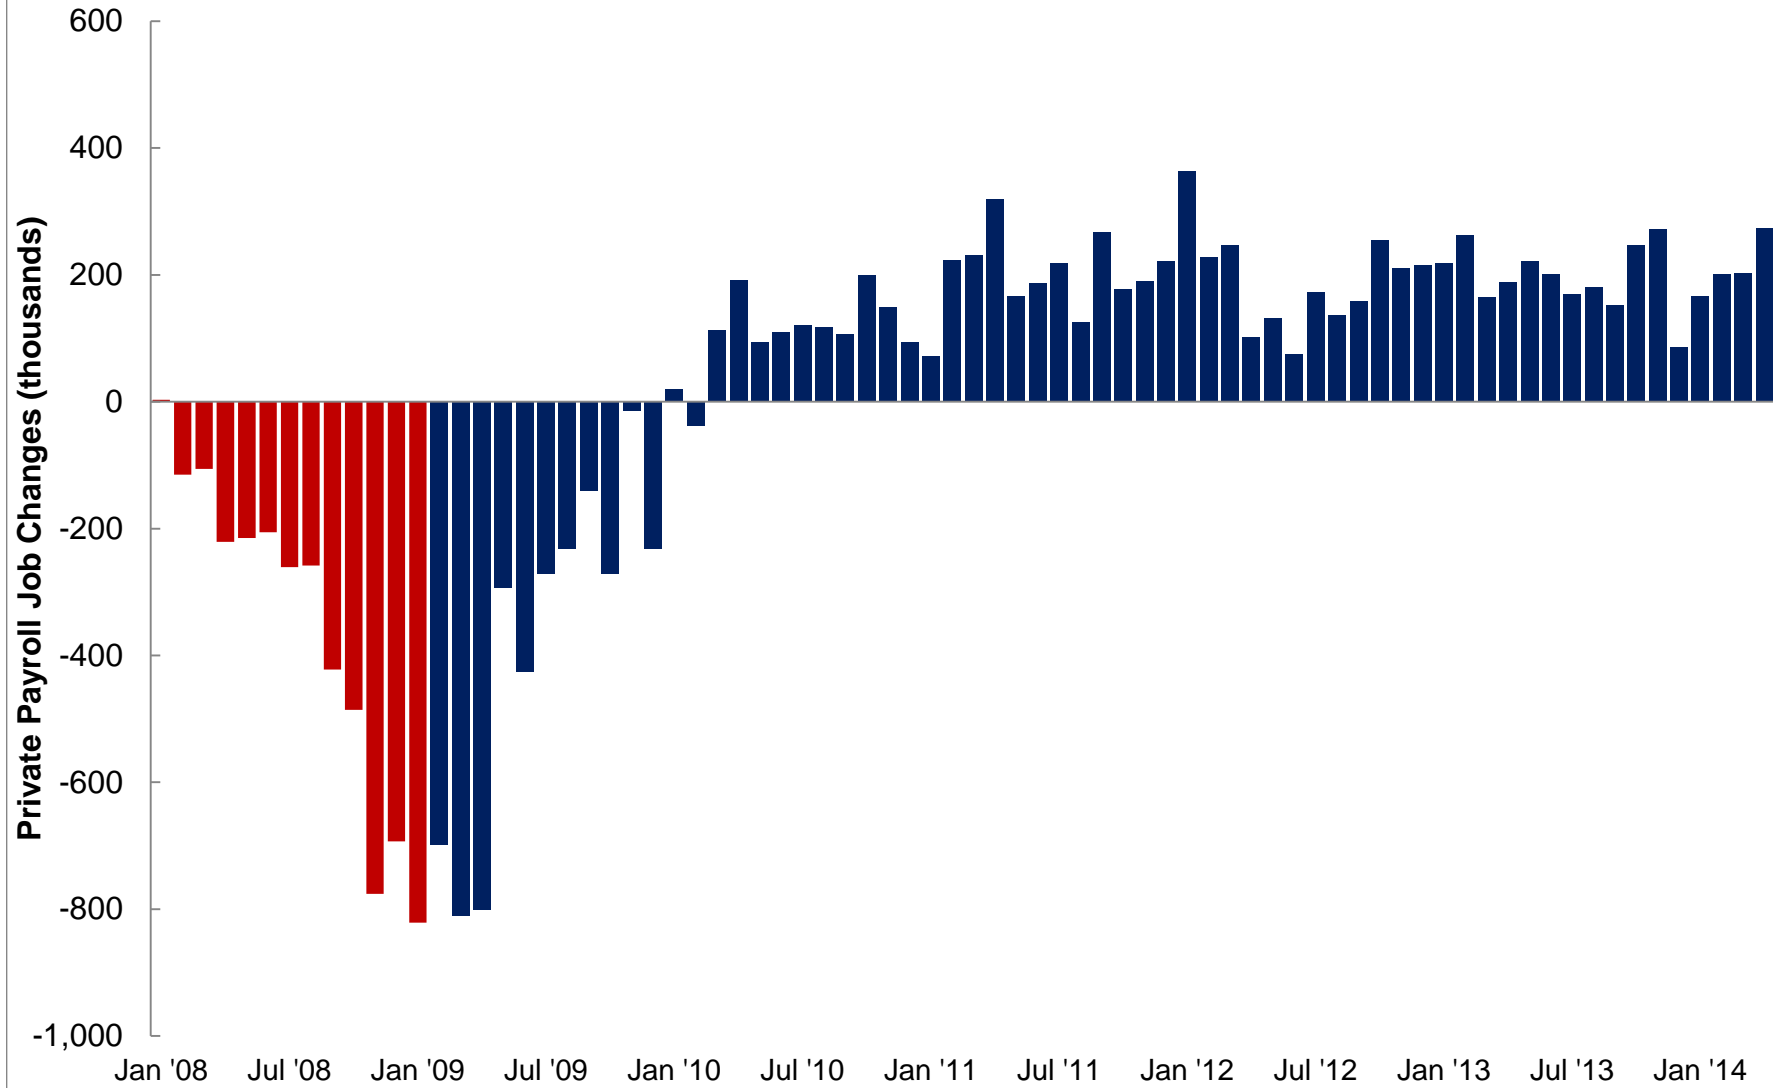

# Monthly Change in Private Payrolls

Seasonally Adjusted, January 2008 - April 2014

Source: JEC Democratic staff based on data from the Bureau of Labor Statistics, Establishment Survey.