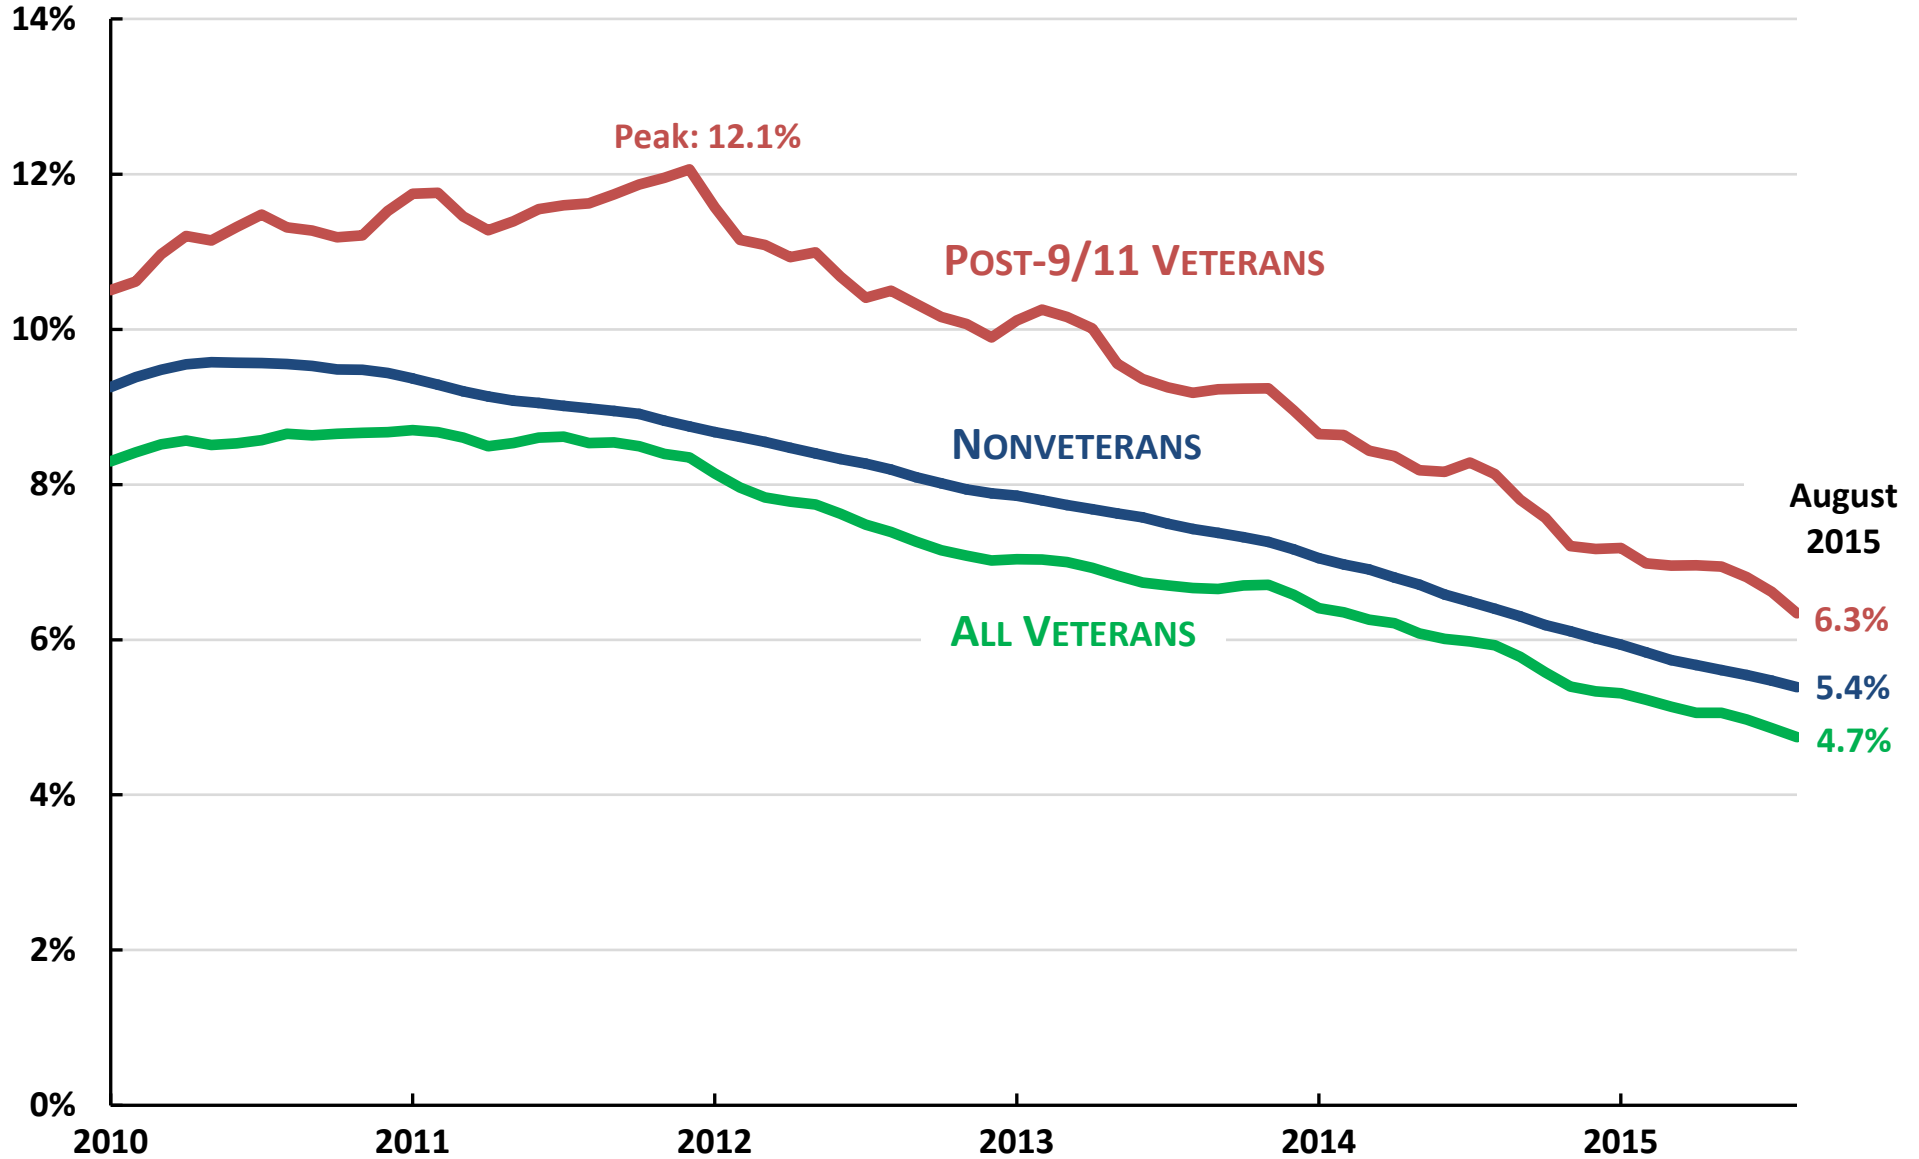

Veterans' Unemployment Rates

12-month moving averages, January 2010 to August 2015

Source: JEC Democratic staff calculations using data from the Bureau of Labor Statistics (updates next on October 2, 2015)