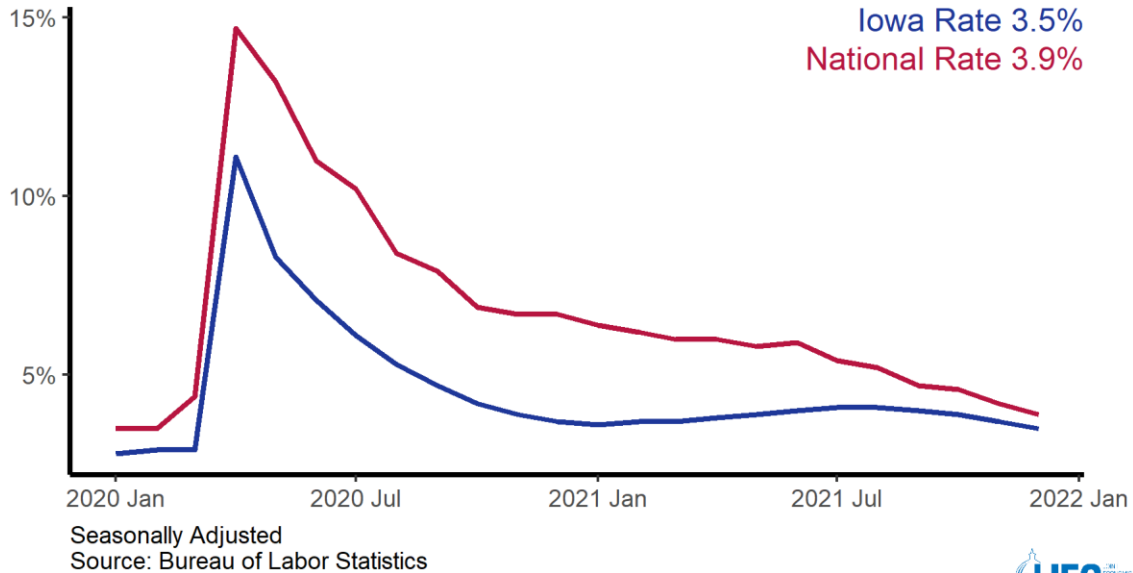

Iowa Unemployment Rate

State and national unemployment rates, since January 2020