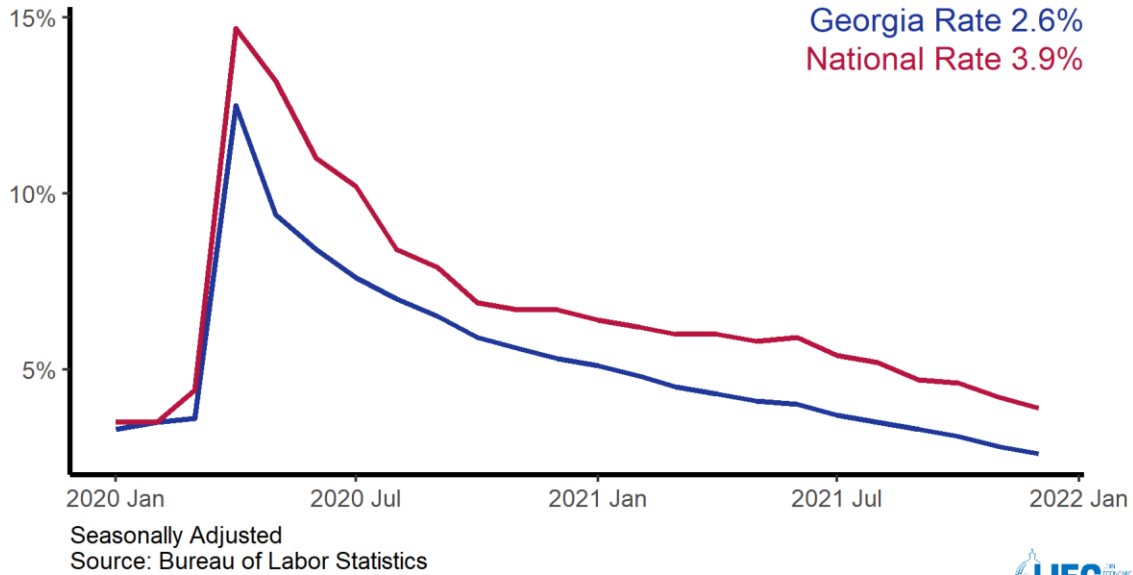

Georgia Unemployment Rate

State and national unemployment rates, since January 2020