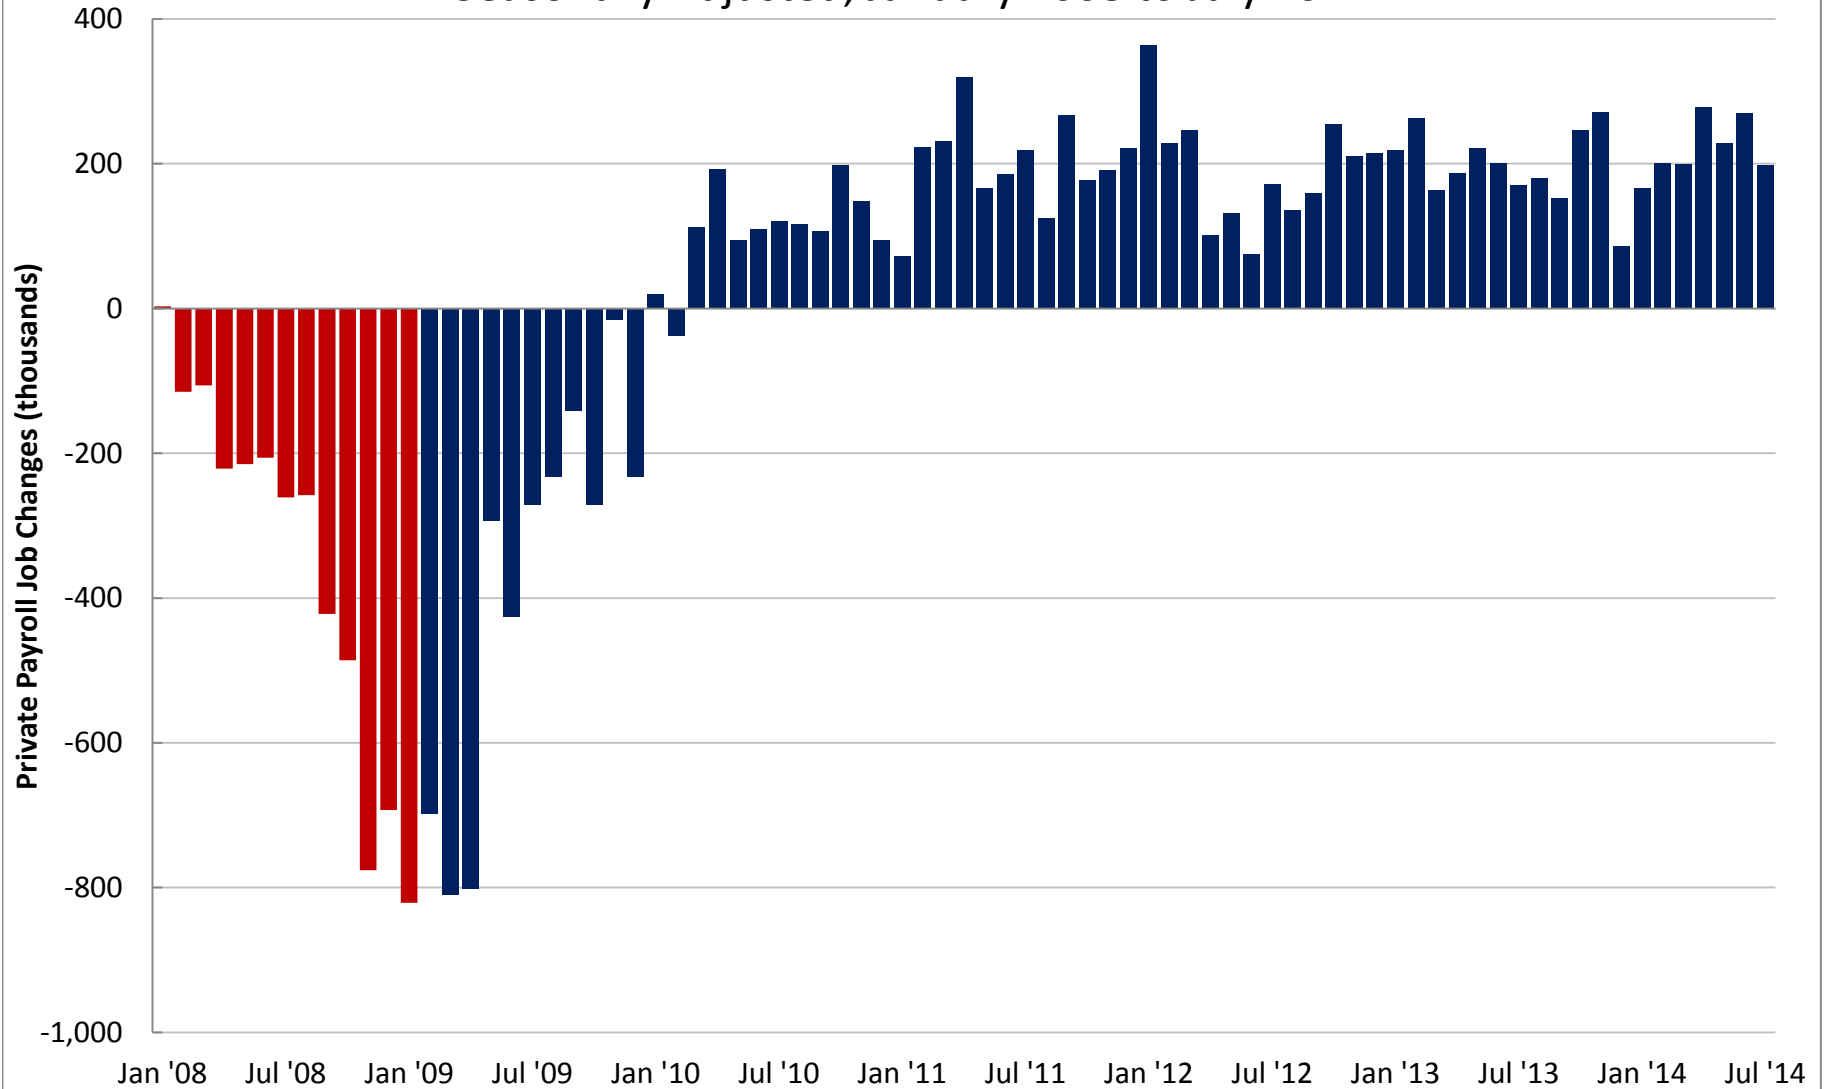

Monthly Change in Private Payrolls

Seasonally Adjusted, January 2008 to July 2014

Source: JEC Democratic staff based on data from the Bureau of Labor Statistics, Establishment Survey.