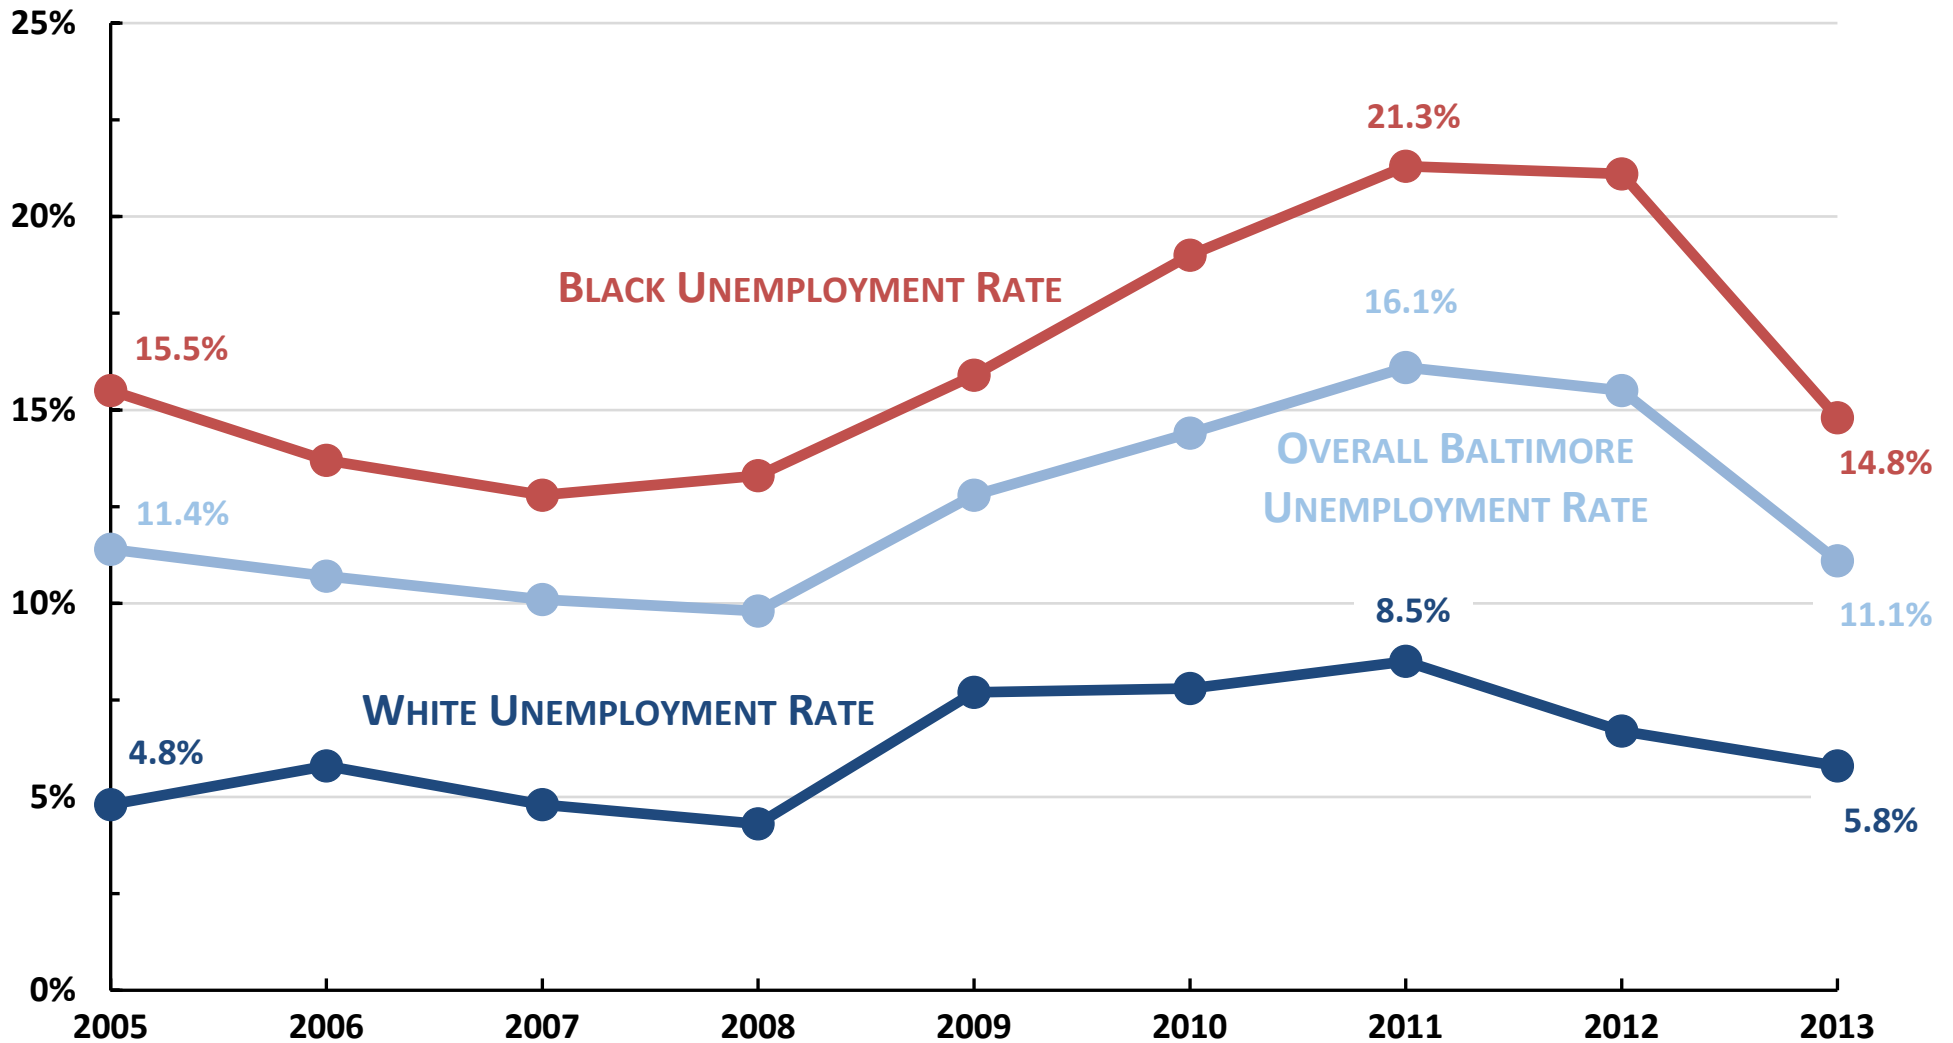

CITY OF BALTIMORE: BLACK VS. WHITE UNEMPLOYMENT

Source: American Community Survey using American FactFinder (1-year estimates)