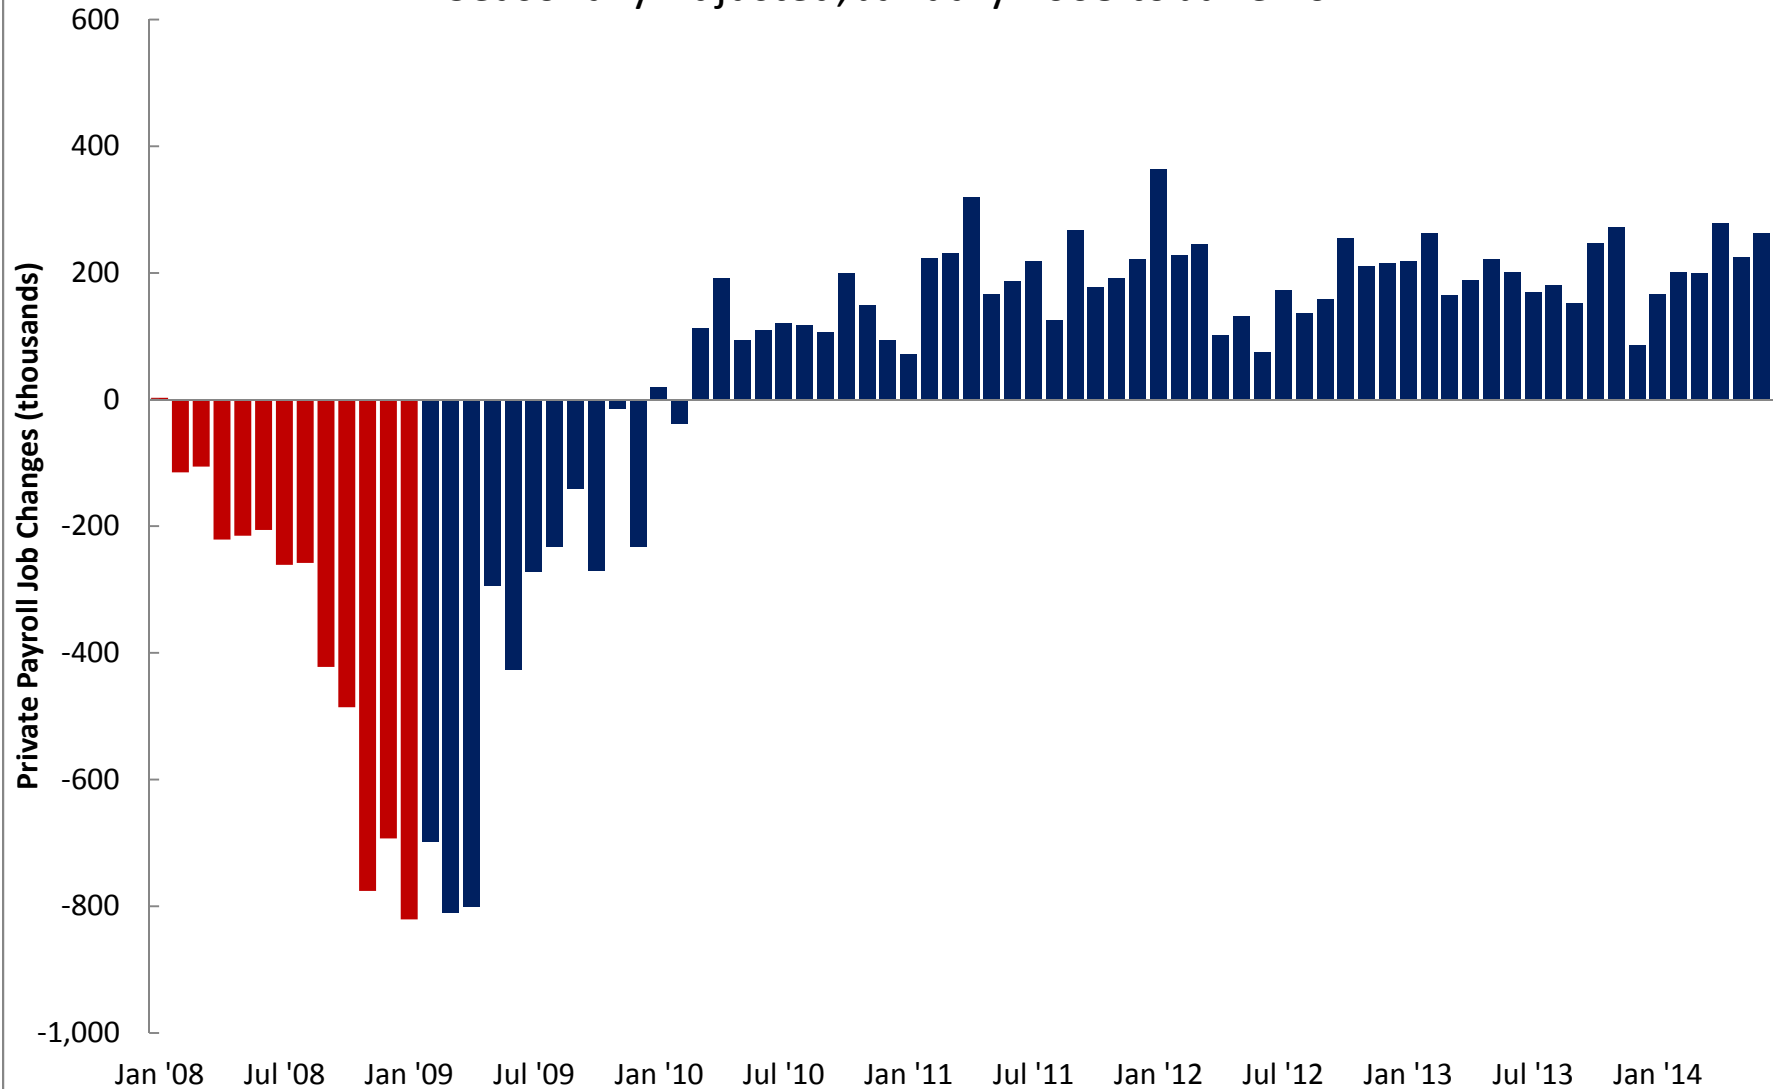

# Monthly Change in Private Payrolls

Seasonally Adjusted, January 2008 to June 2014

Source: JEC Democratic staff based on data from the Bureau of Labor Statistics, Establishment Survey.