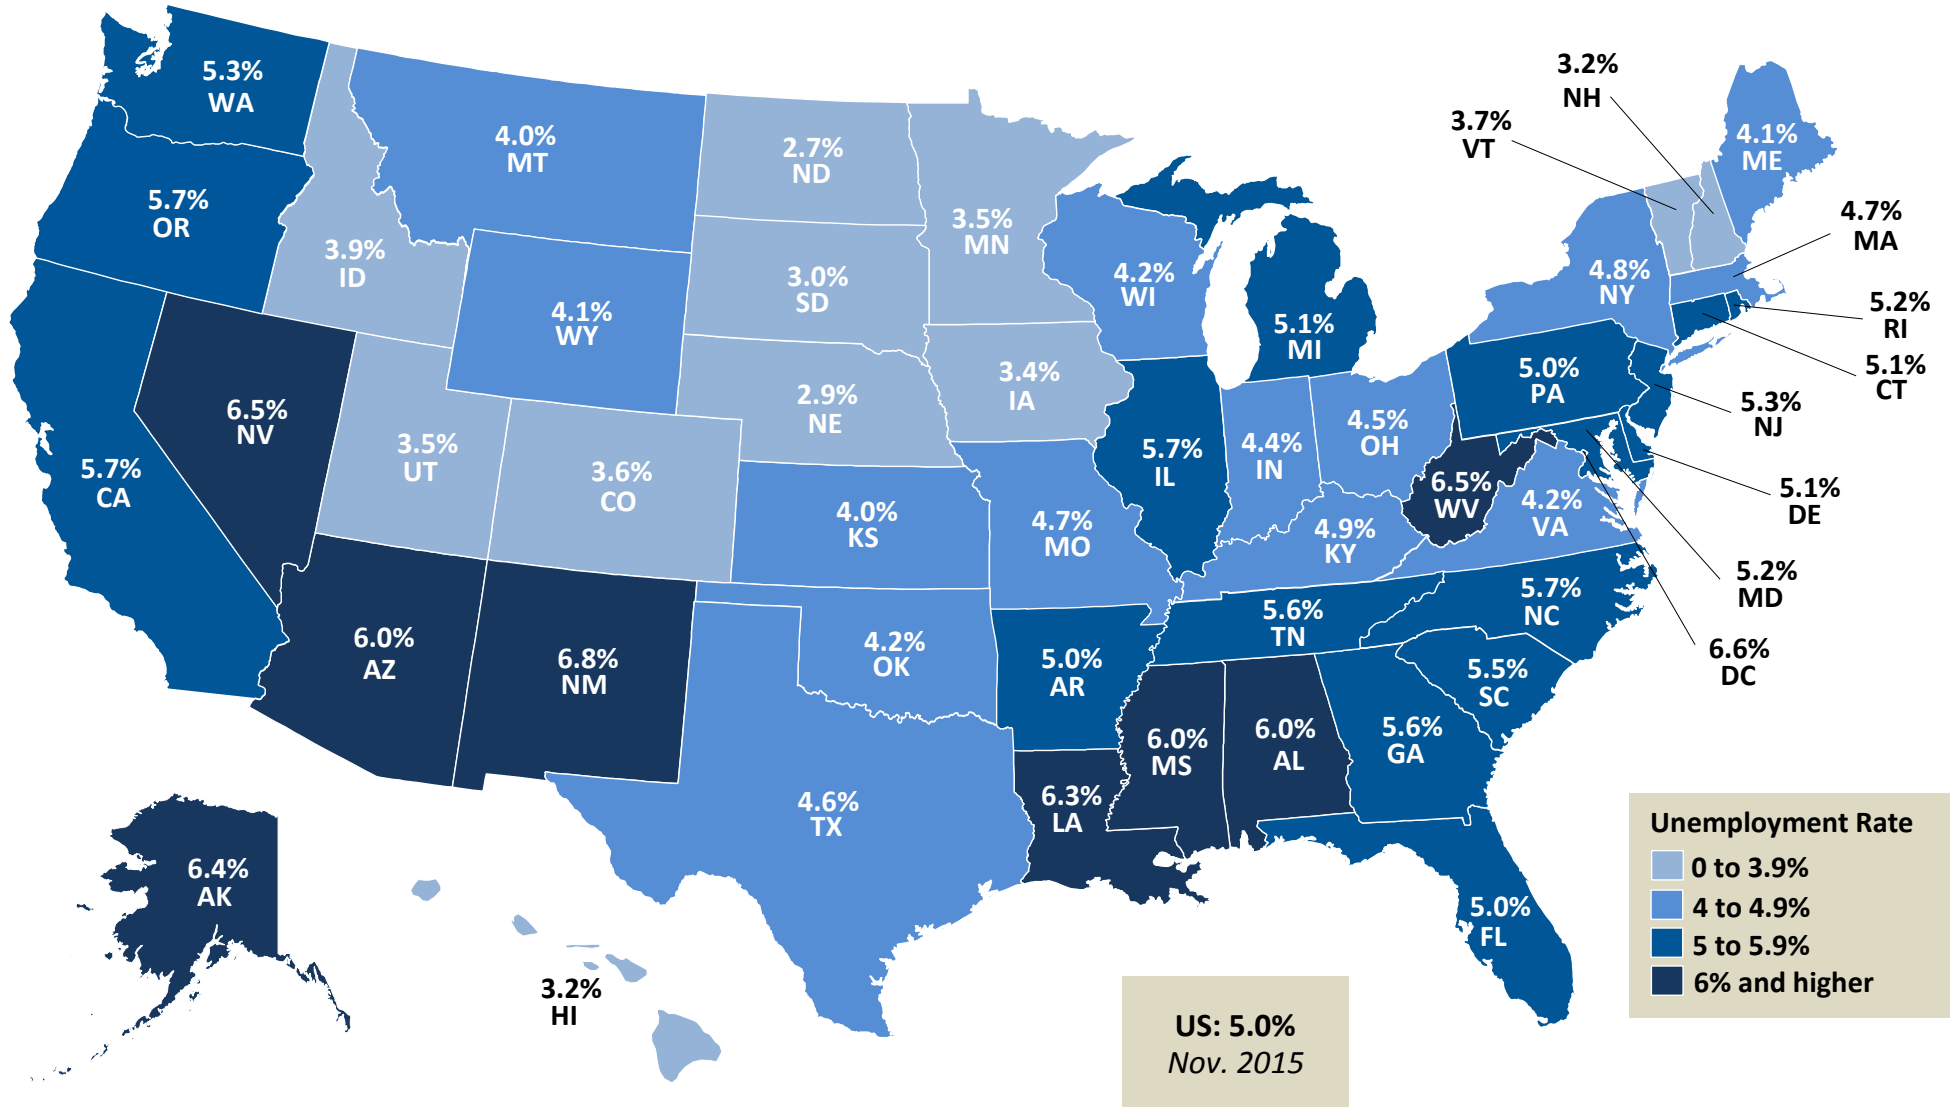

Current Unemployment Rates Across States

November 2015 (Released December 18th)

Source: JEC Democratic staff based on data from the Bureau of Labor Statistics (state data update next on January 26, 2016)