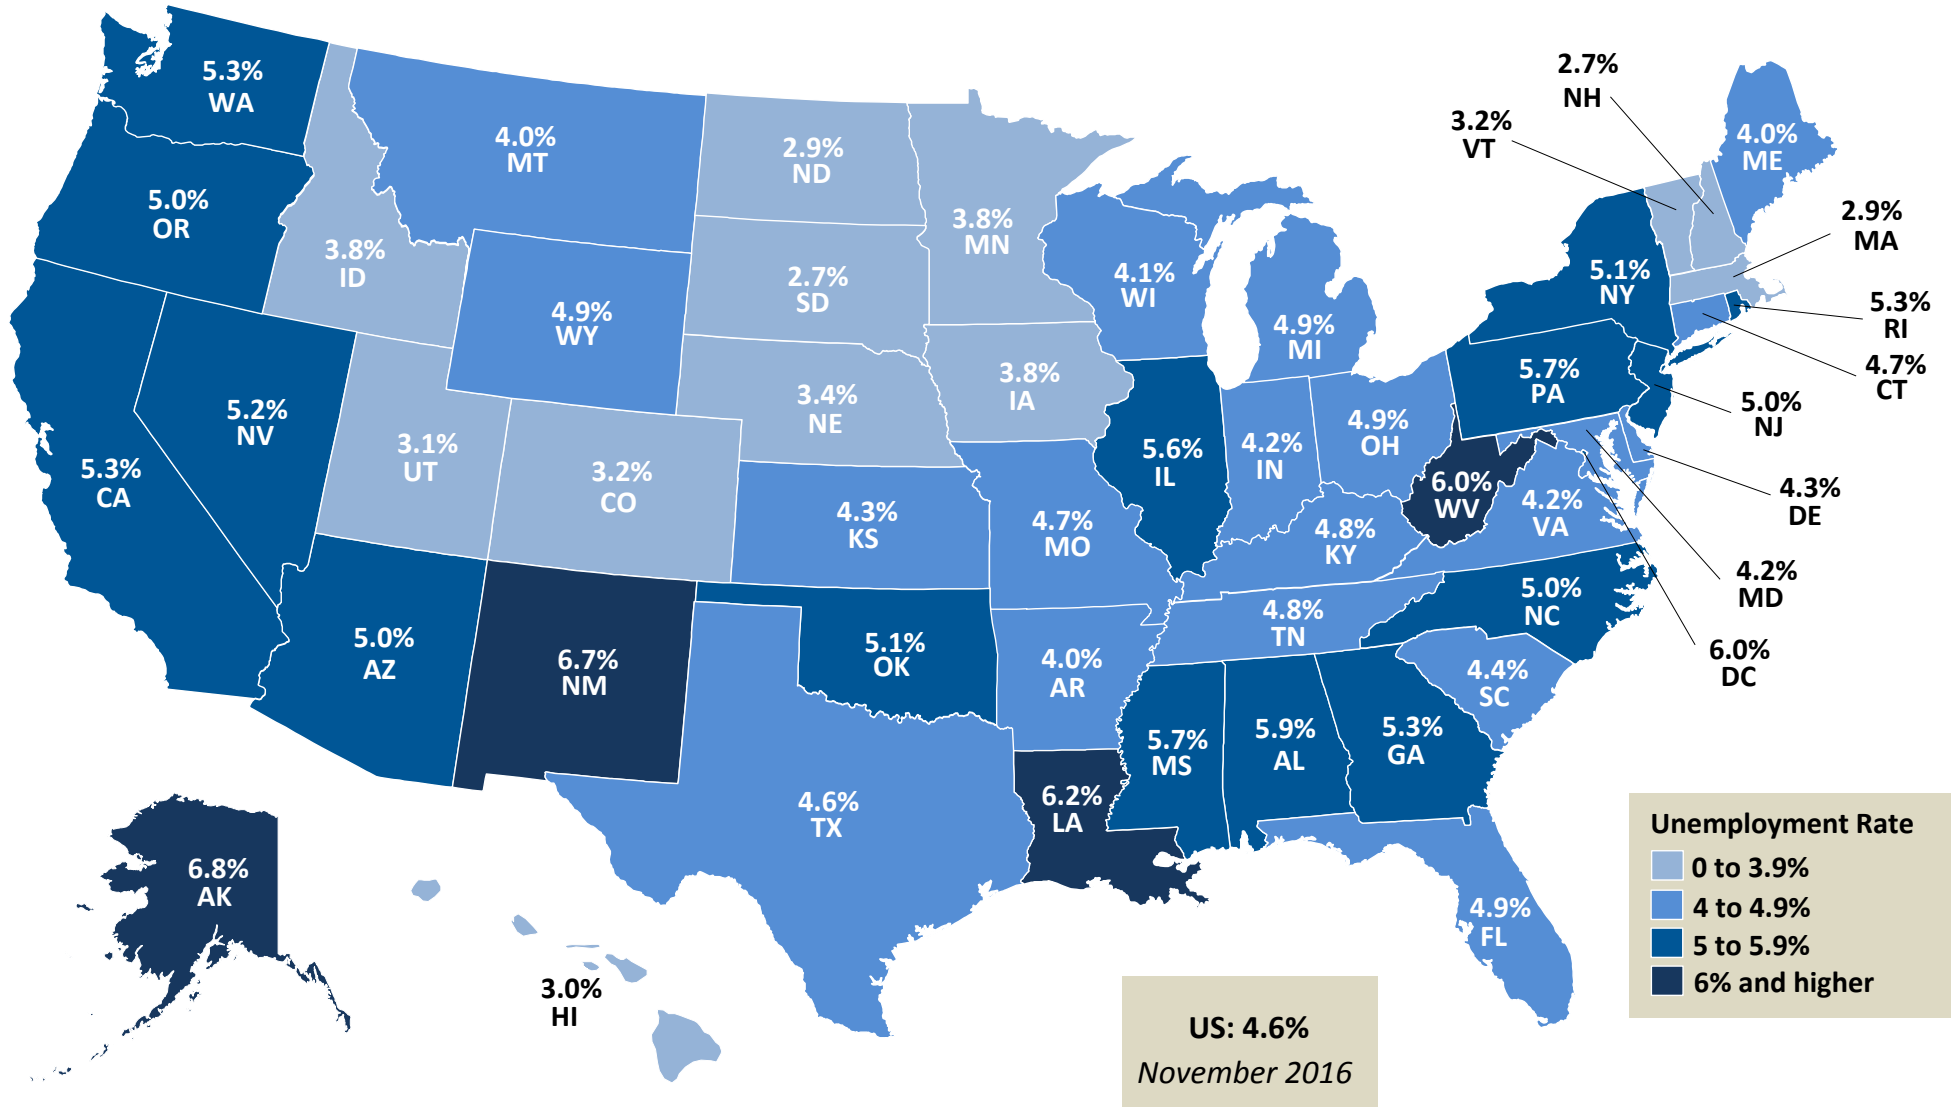

# Current Unemployment Rates Across States

November 2016 (Released December 16th)

Source: JEC Democratic staff based on data from the Bureau of Labor Statistics (state data update next on January 24, 2017)