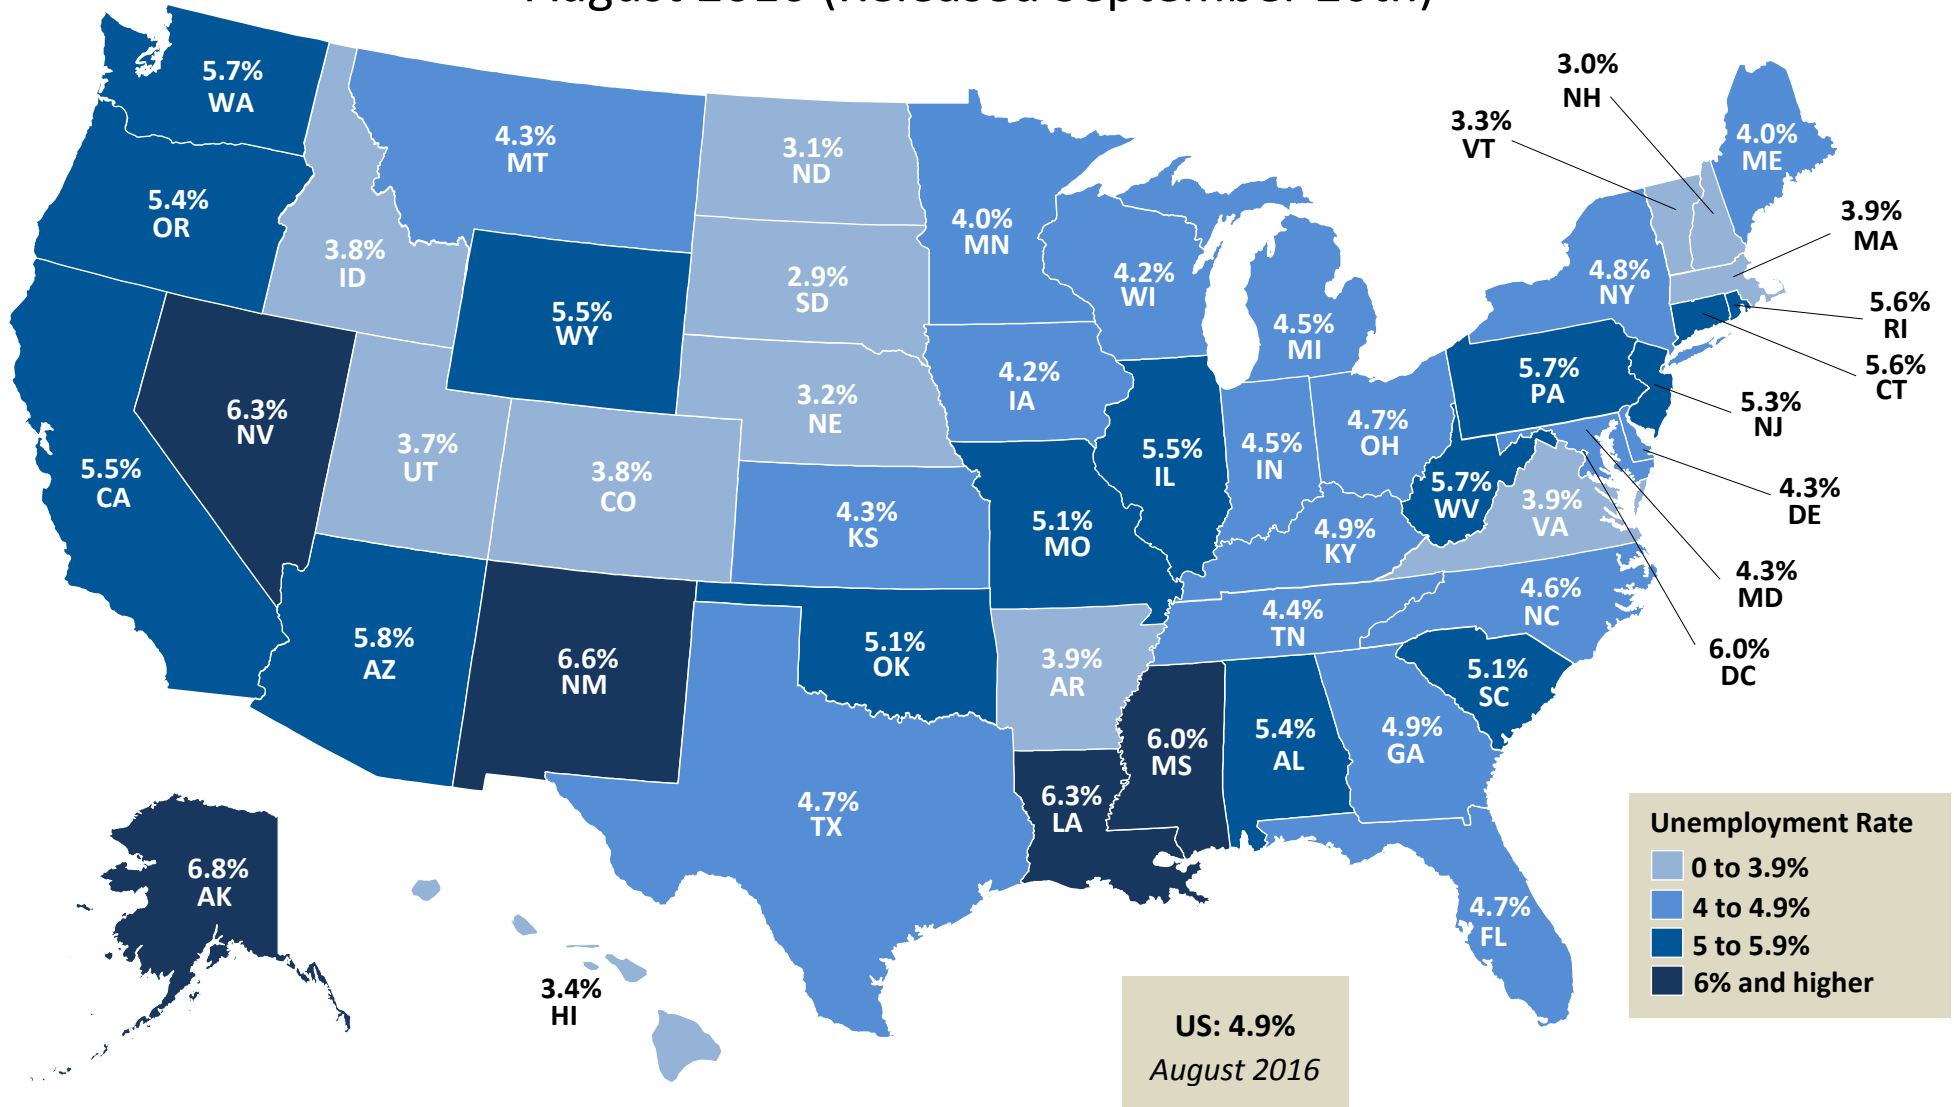

Current Unemployment Rates Across States

August 2016 (Released September 20th)

Source: JEC Democratic staff based on data from the Bureau of Labor Statistics (state data update next on October 21, 2016)