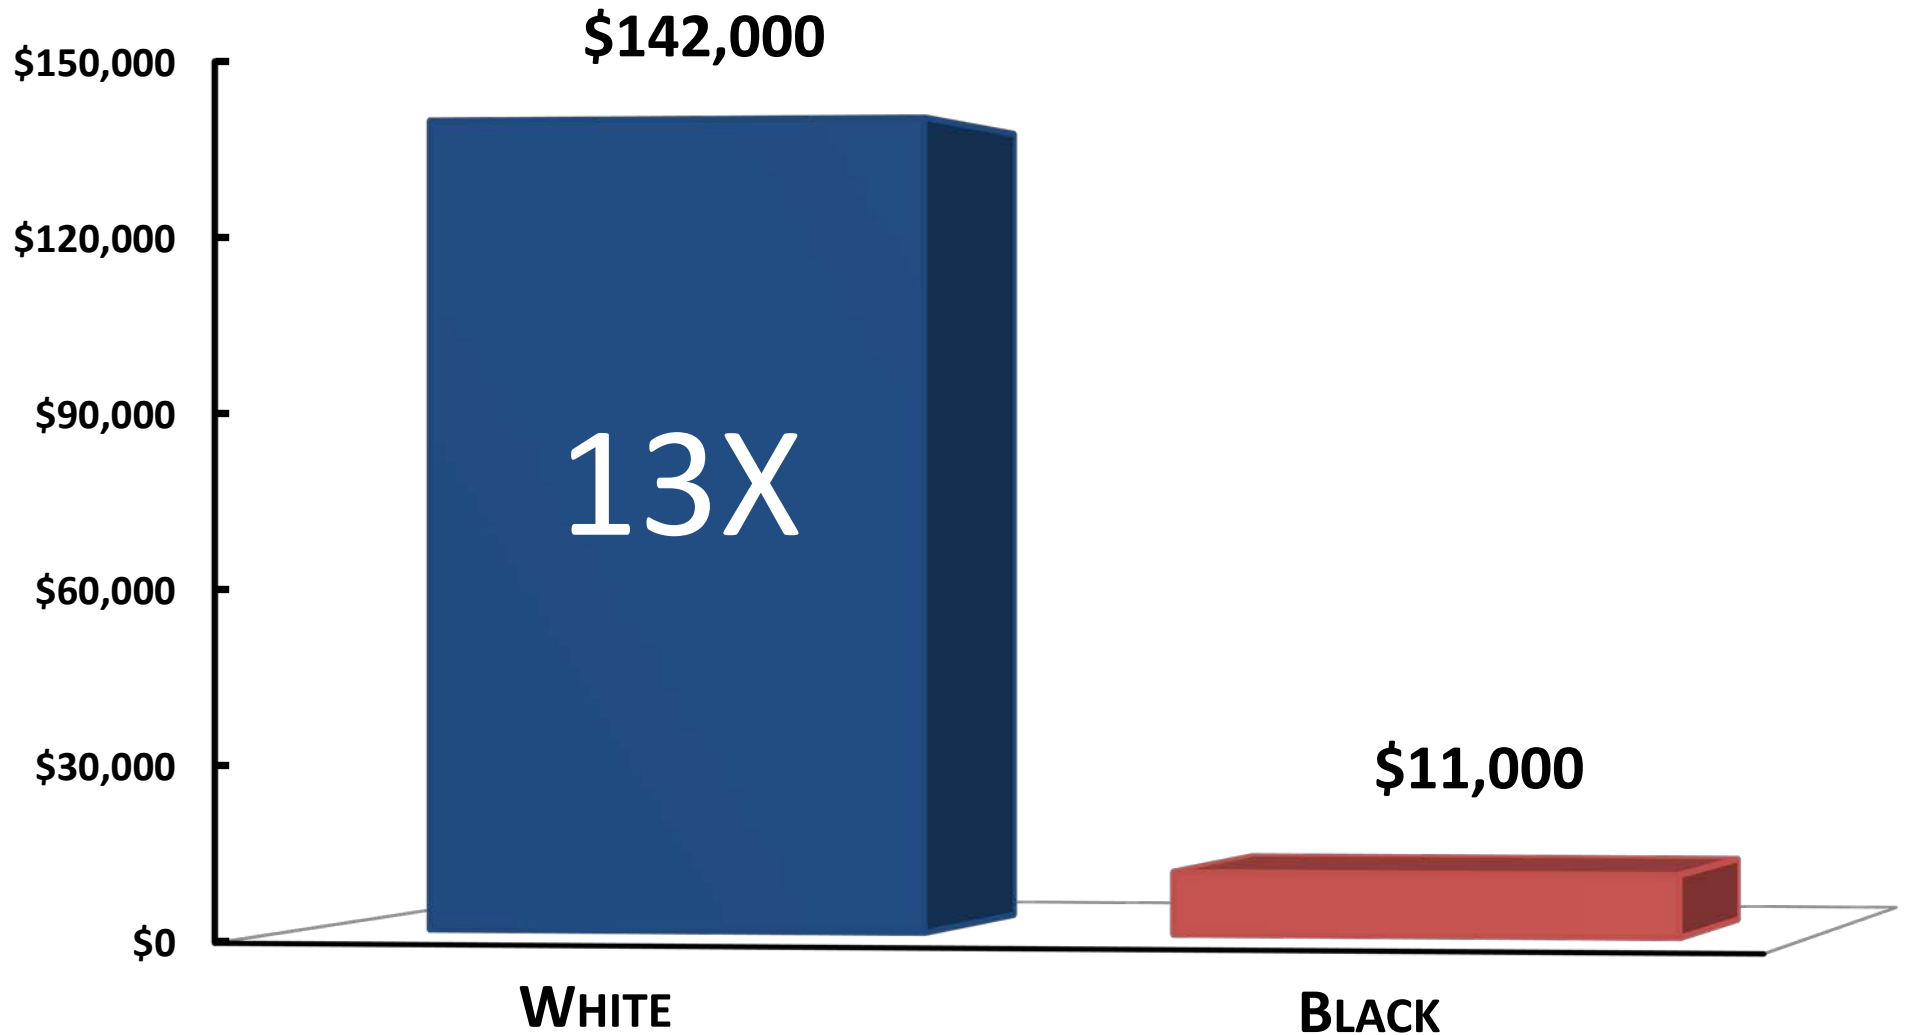

MEDIAN NET WORTH OF BLACK VS. WHITE HOUSEHOLDS

Source: Rakesh Kochhar and Richard Fry, "Wealth Inequality has Widened Along Racial, Ethnic Lines Since End of Great Recession" Pew Research, (December 2014); calculated using data from 2013