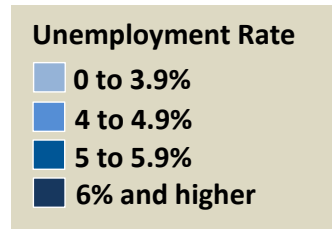

Current Unemployment Rates Across States

February 2016 (Released March 25th)

US: 4.9%
Feb. 2016

Source: JEC Democratic staff based on data from the Bureau of Labor Statistics (state data update next on April 15, 2016)