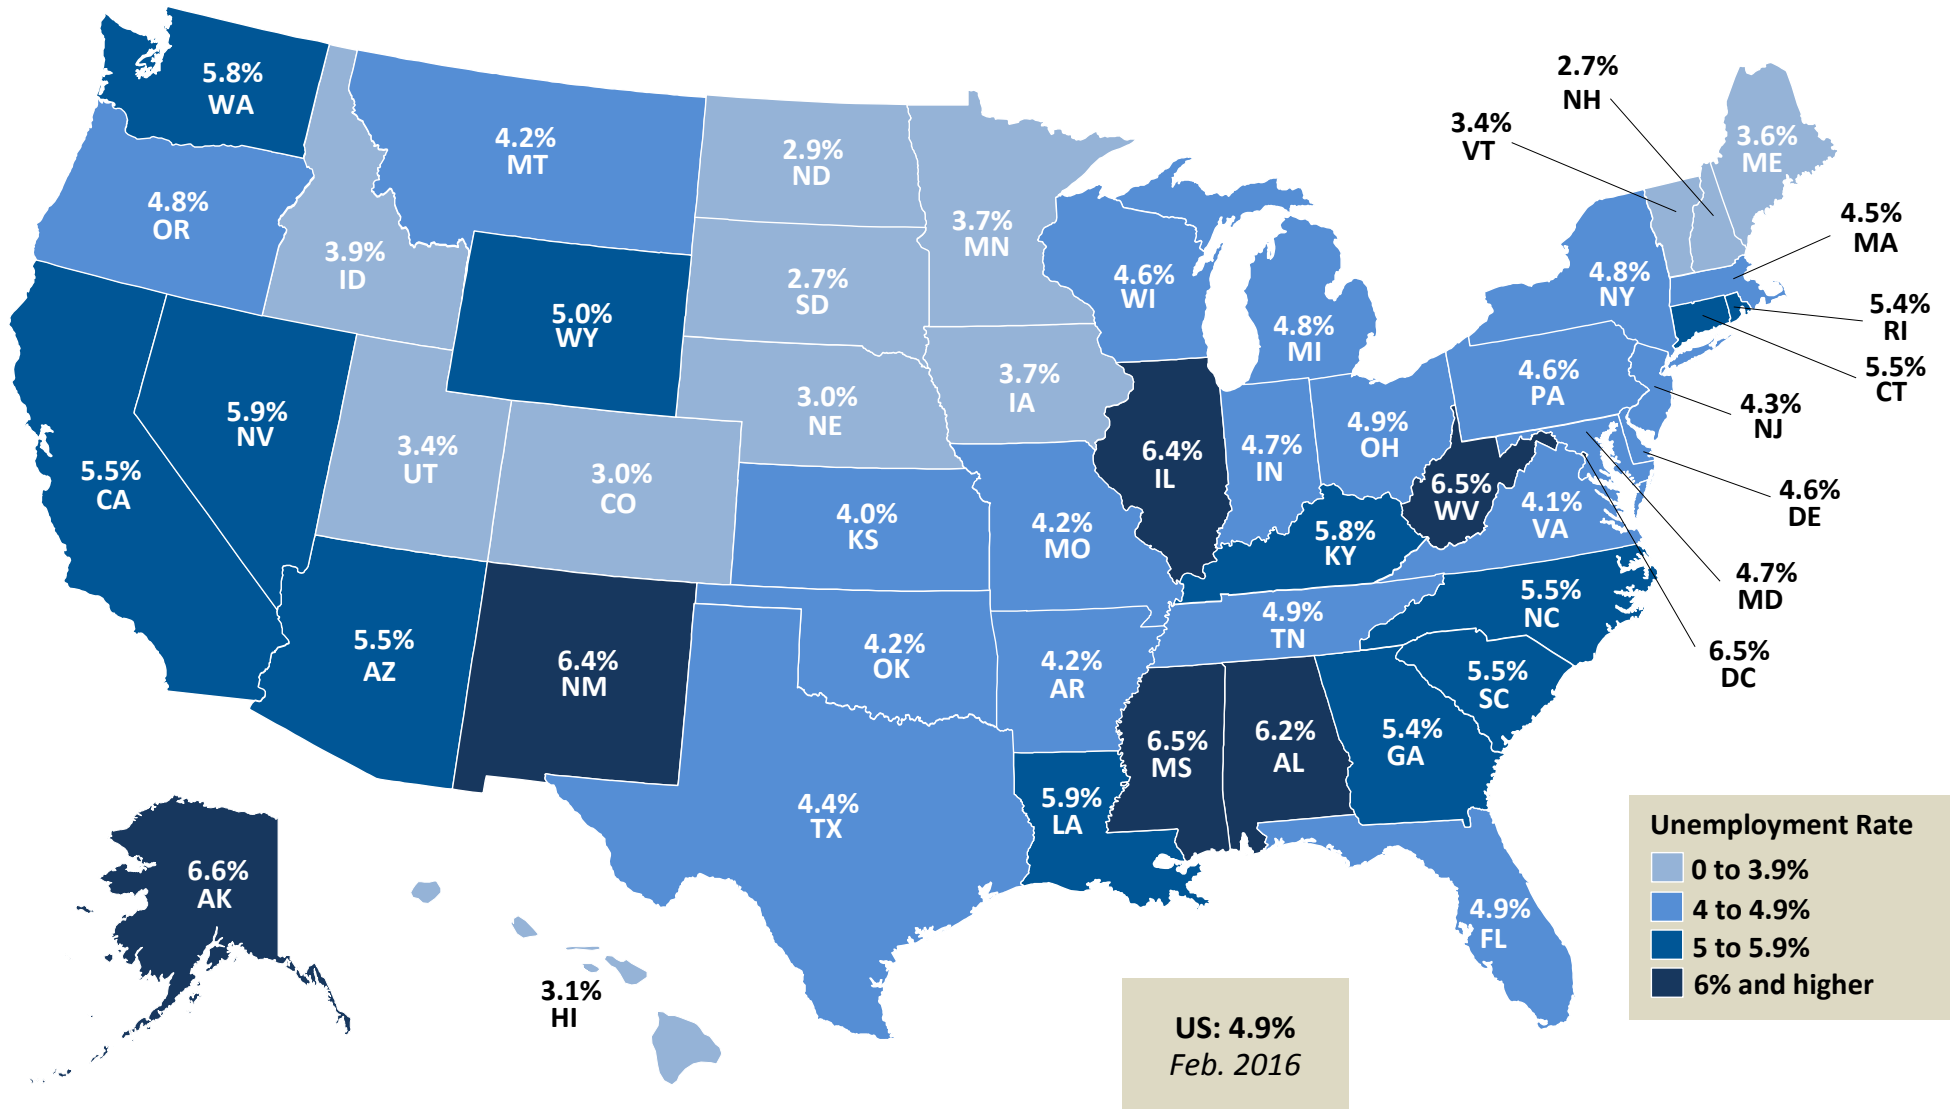

Current Unemployment Rates Across States

February 2016 (Released March 25th)

US: 4.9%
Feb. 2016

Source: JEC Democratic staff based on data from the Bureau of Labor Statistics (state data update next on April 15, 2016)