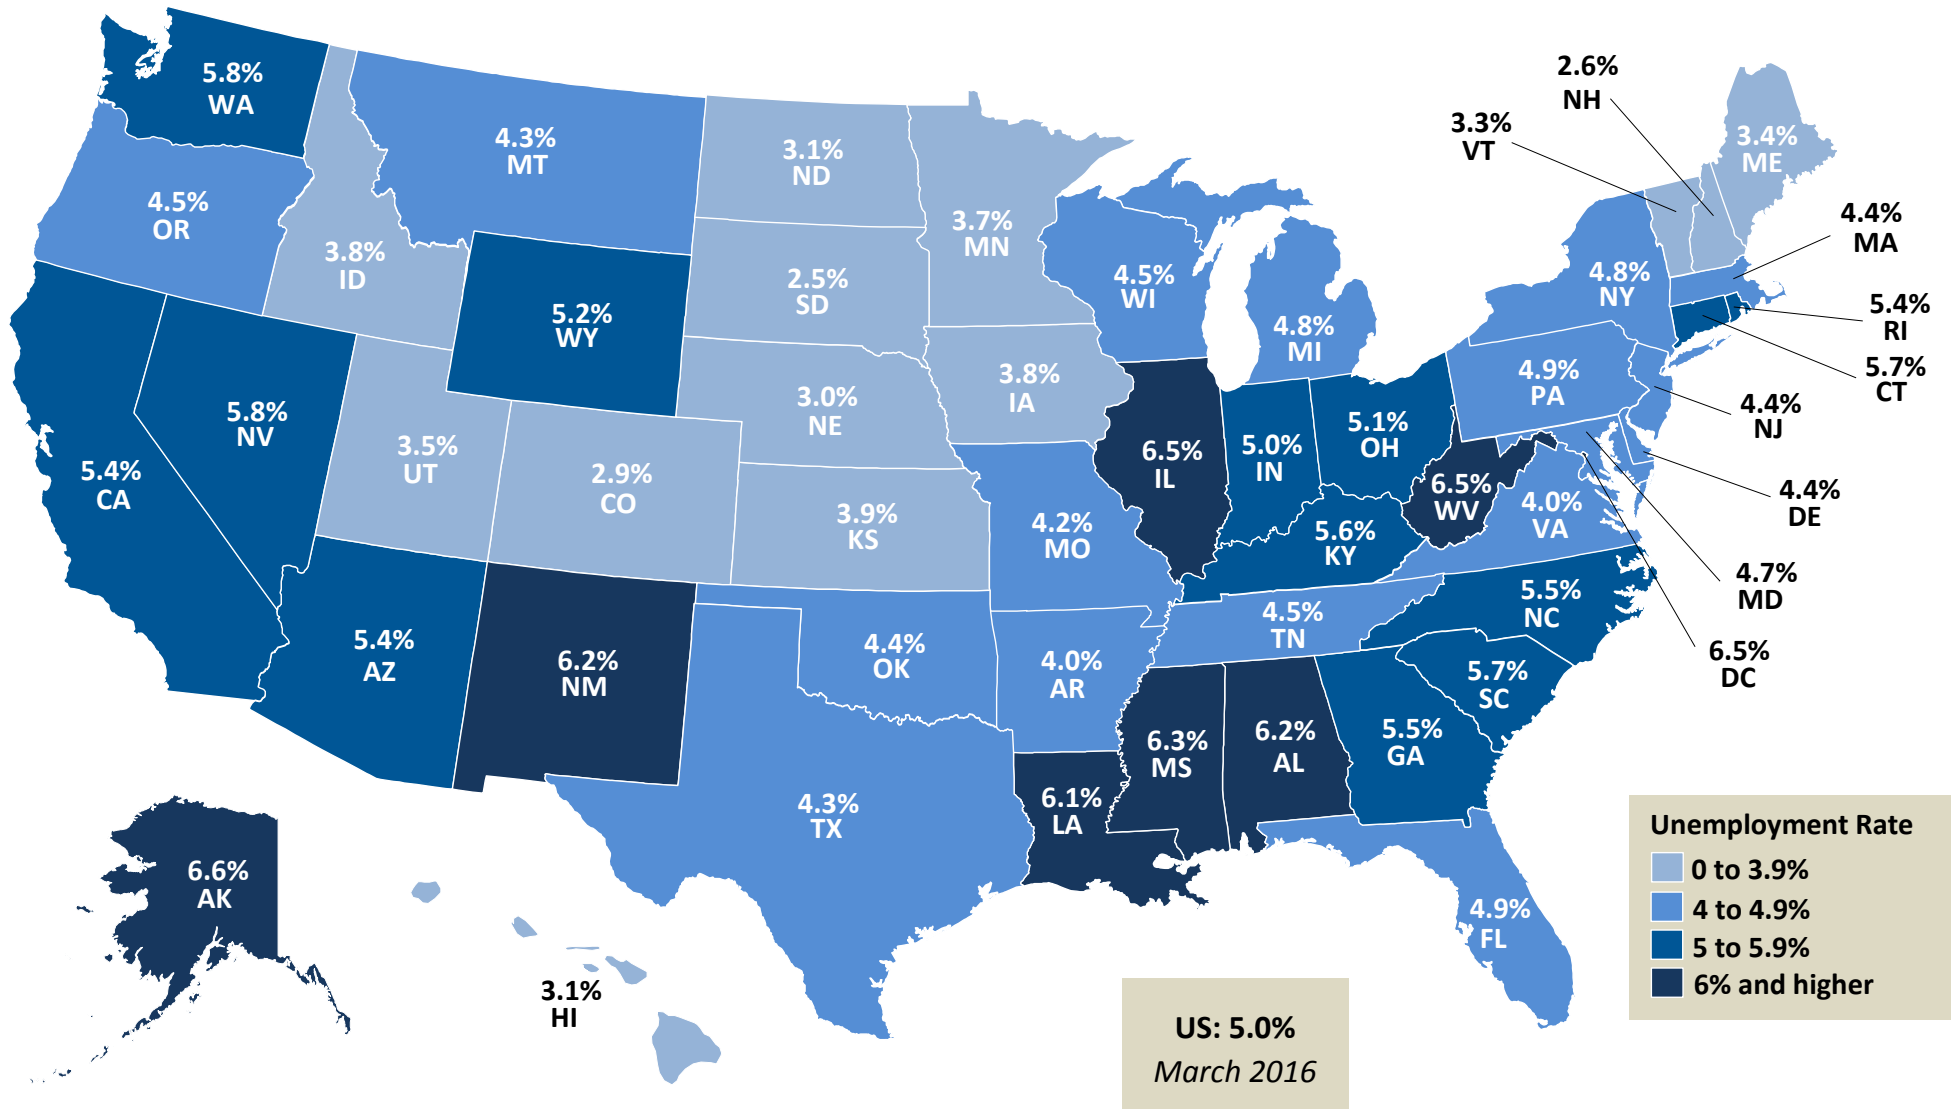

Current Unemployment Rates Across States

March 2016 (Released April 15th)

Source: JEC Democratic staff based on data from the Bureau of Labor Statistics (state data update next on May 20, 2016)