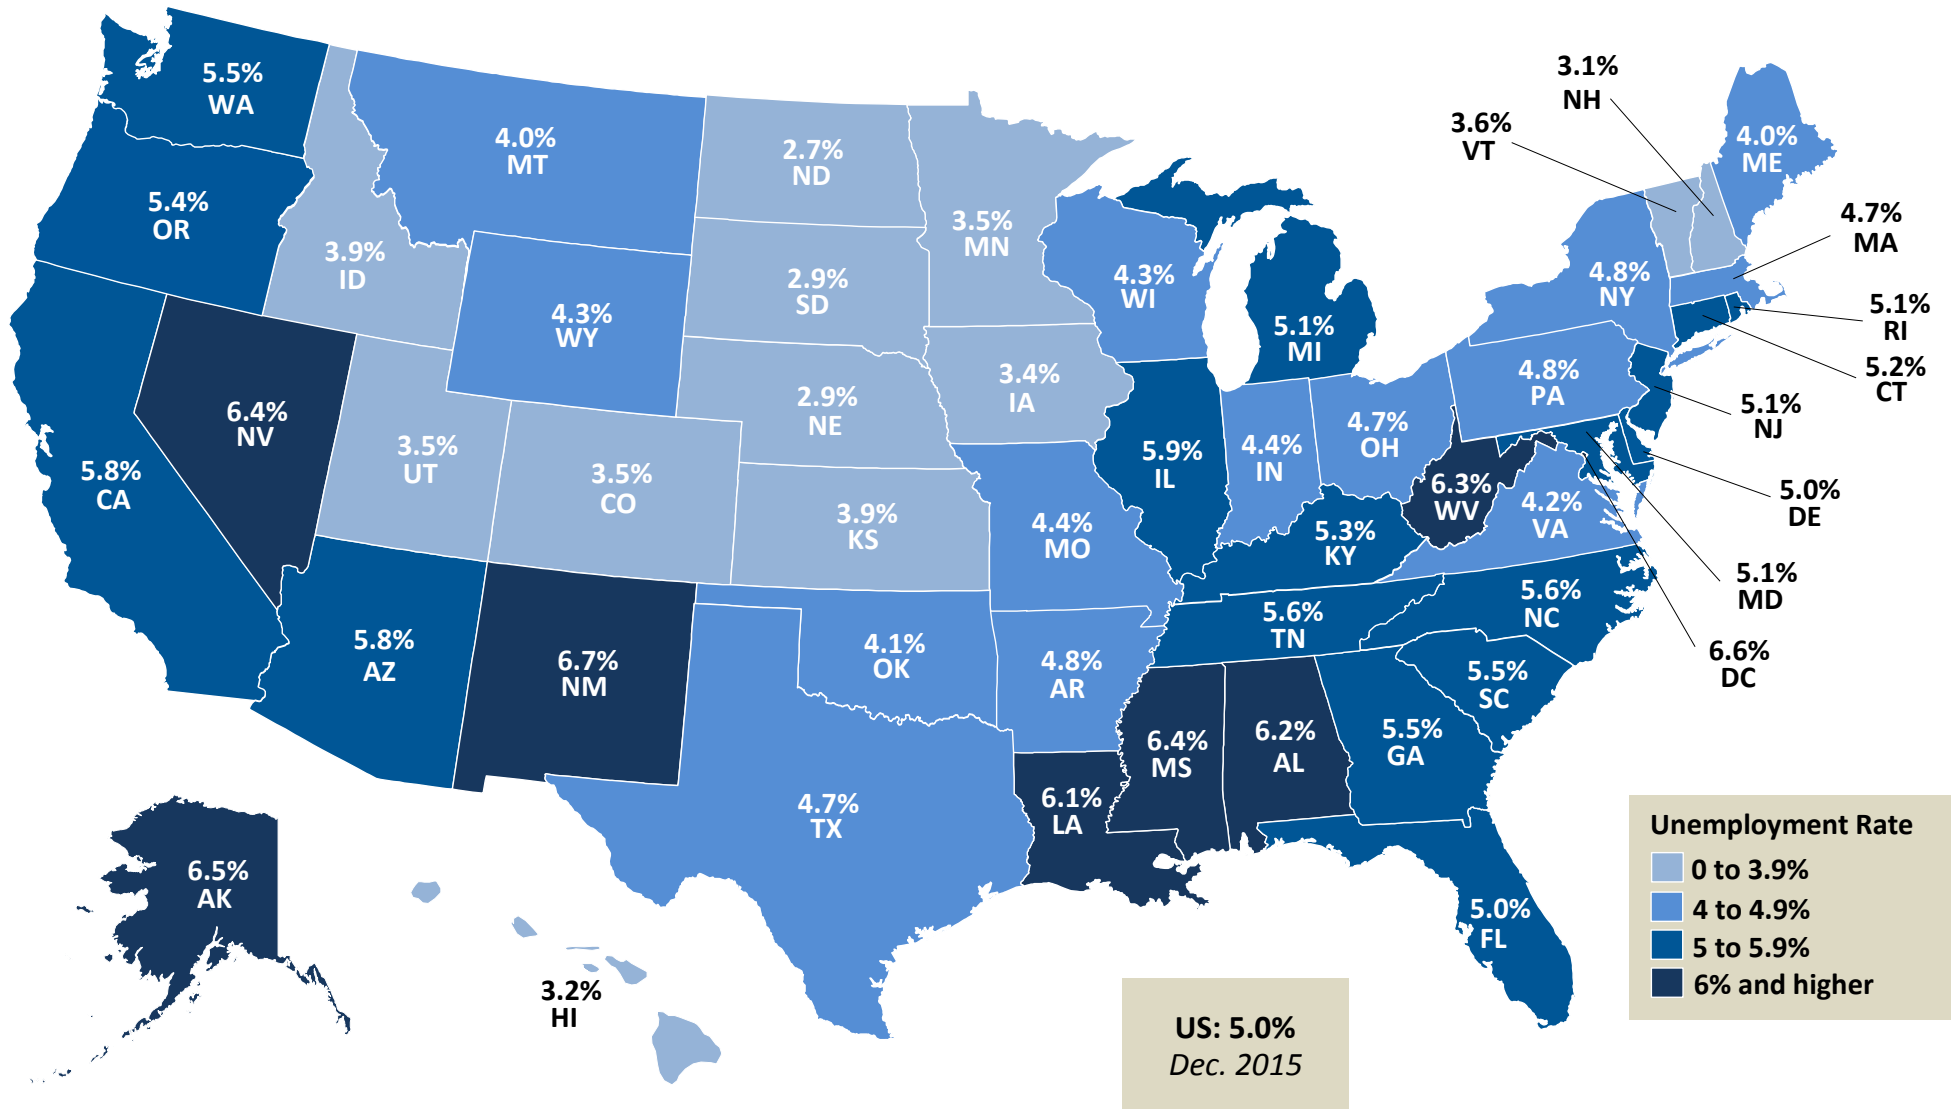

Current Unemployment Rates Across States

December 2015 (Released January 26th)

Source: JEC Democratic staff based on data from the Bureau of Labor Statistics (state data update next on March 14, 2016)