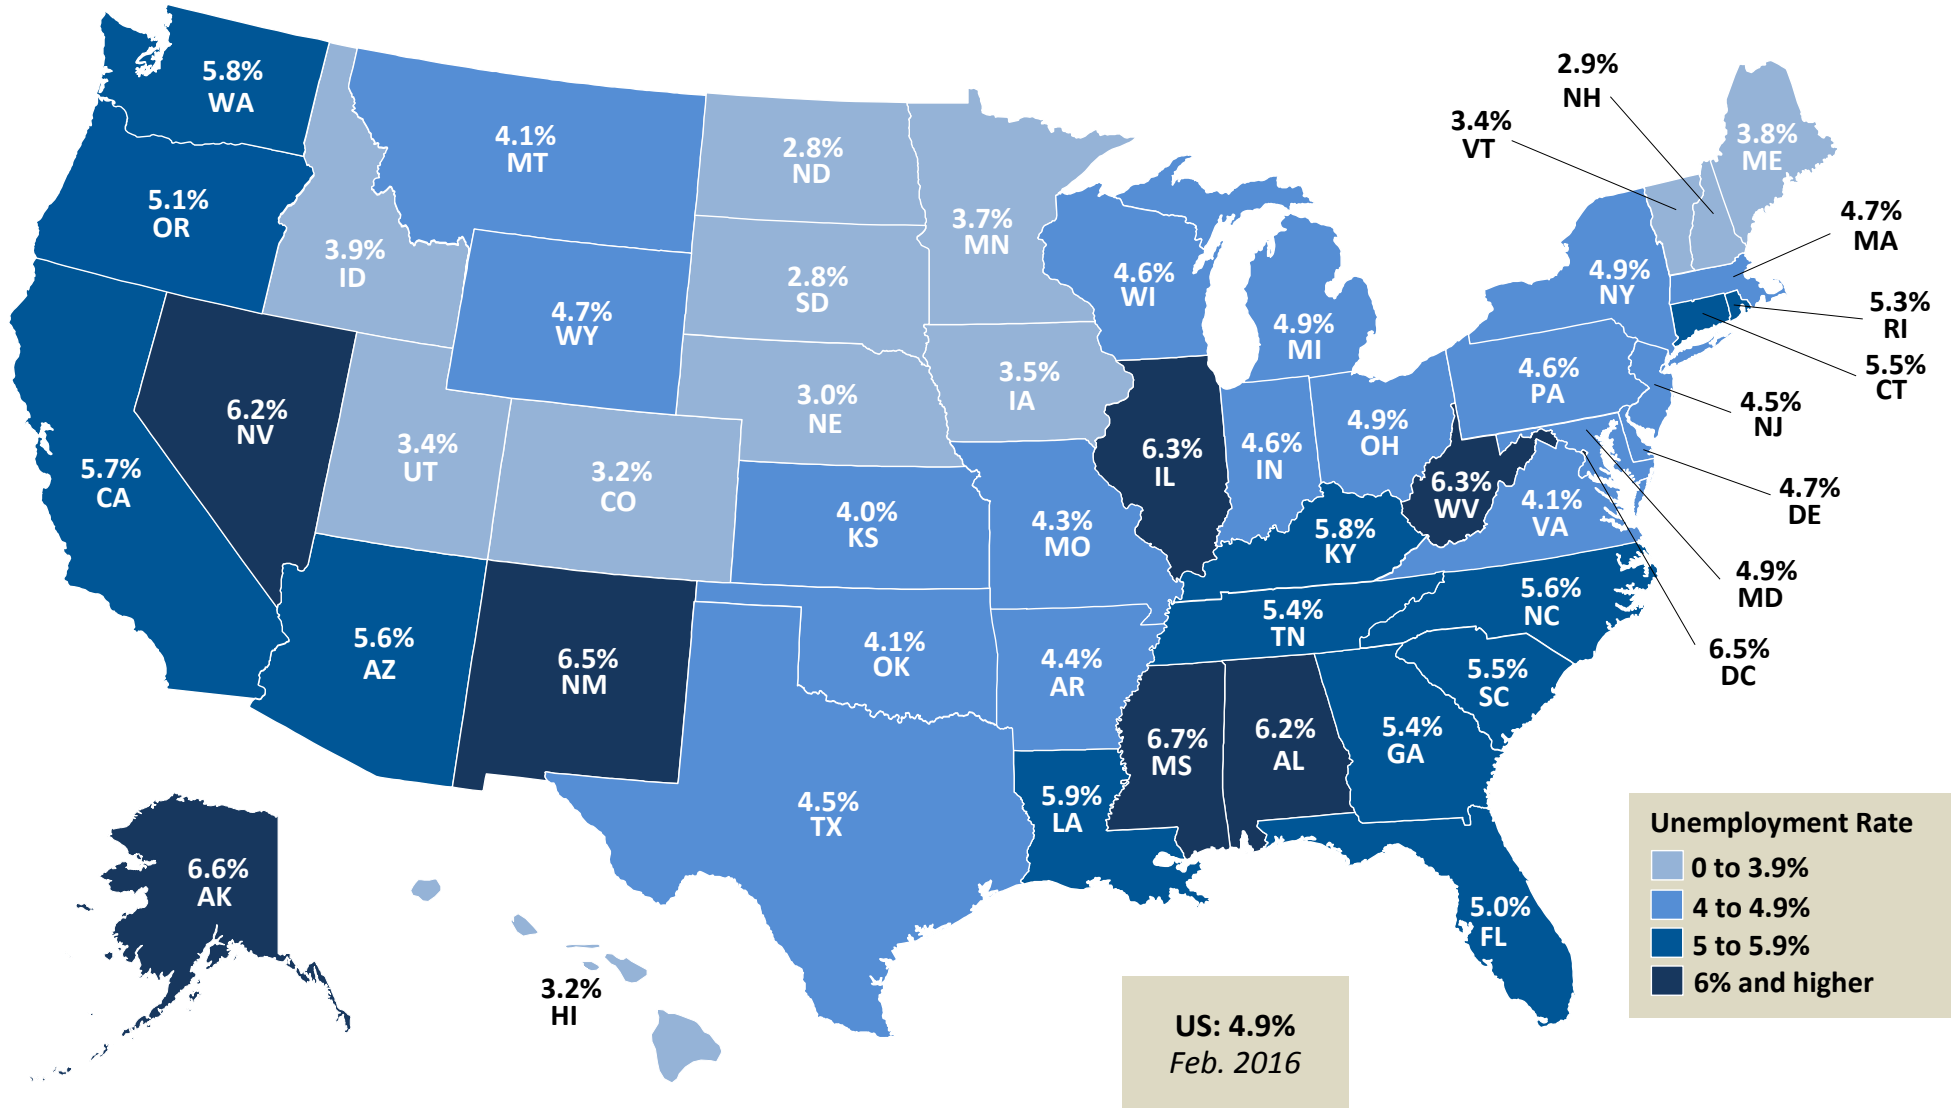

Current Unemployment Rates Across States

January 2016 (Released March 14th)

Source: JEC Democratic staff based on data from the Bureau of Labor Statistics (state data update next on March 25, 2016)