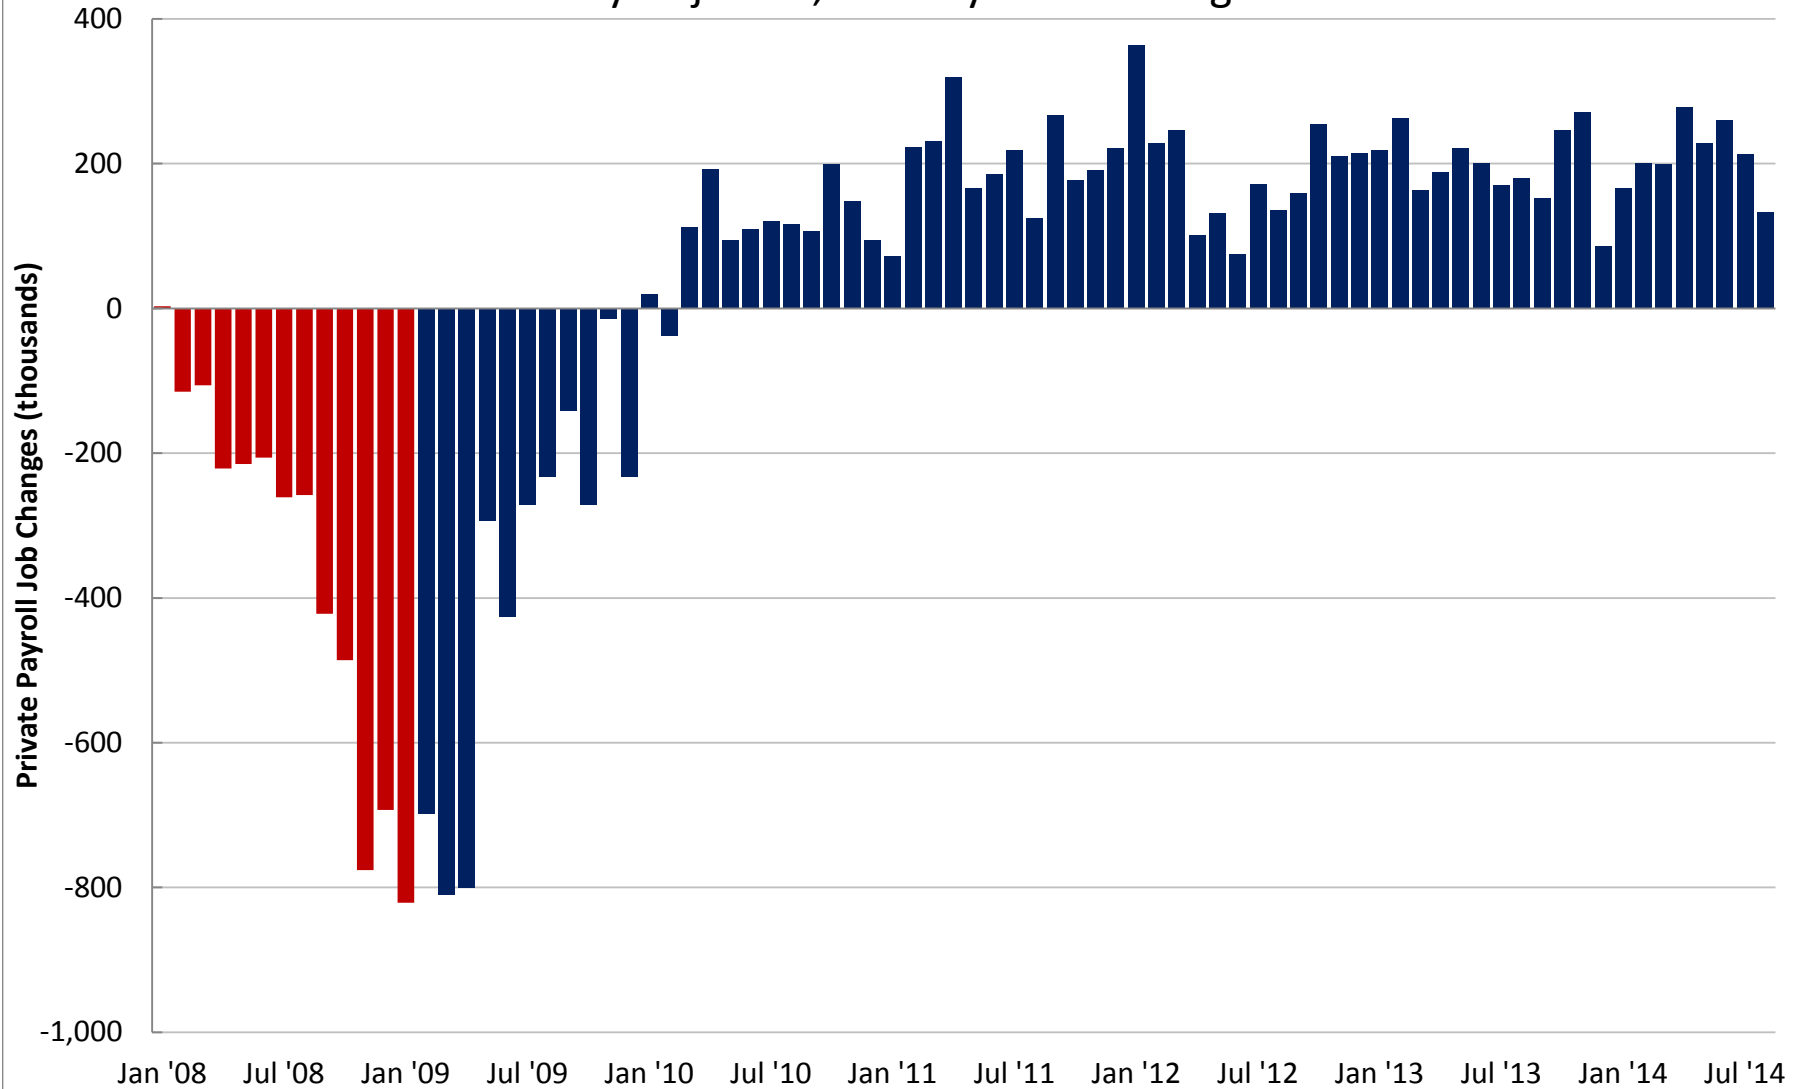

Monthly Change in Private Payrolls

Seasonally Adjusted, January 2008 to August 2014

Source: JEC Democratic staff based on data from the Bureau of Labor Statistics, Establishment Survey.