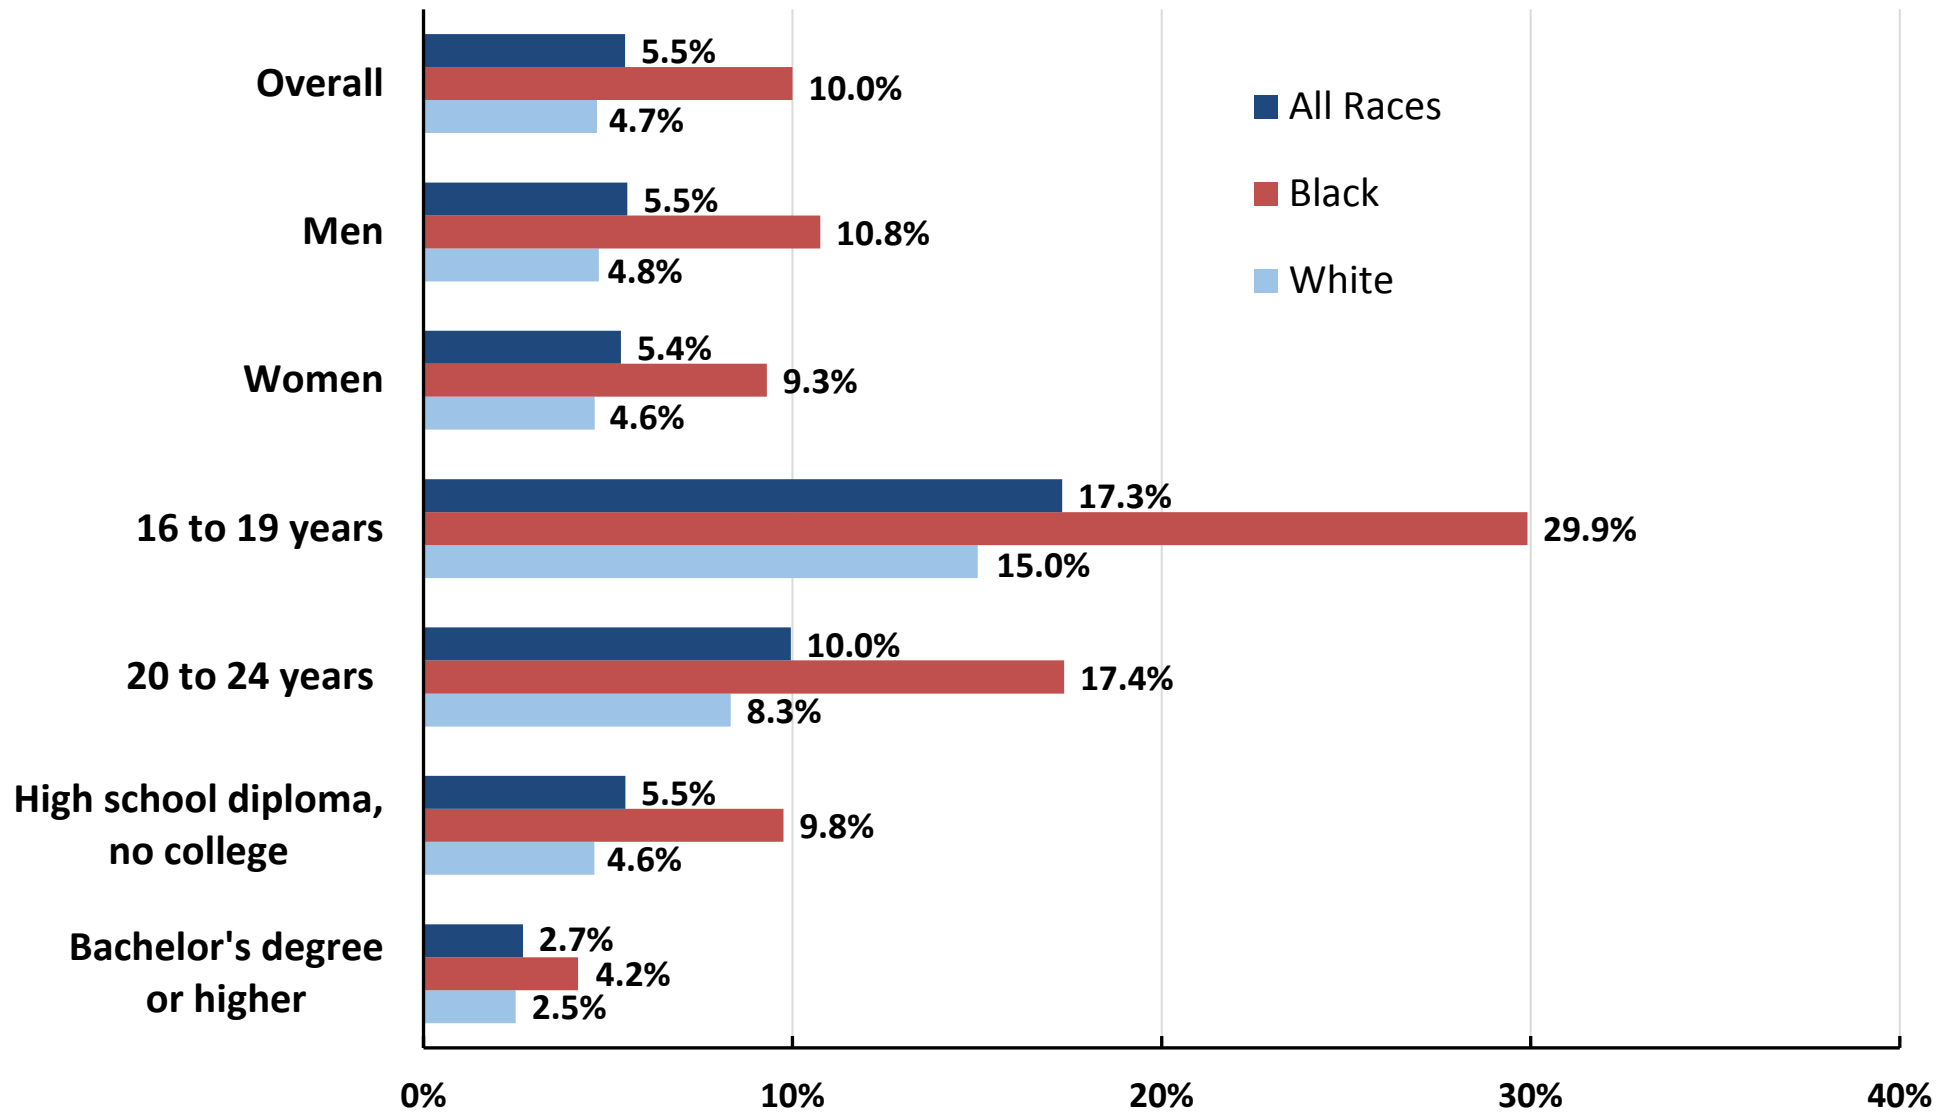

Differences in Unemployment by Race

12-month moving average, October 2014 to September 2015

Source: Bureau of Labor Statistics (updates next on November 6, 2015)